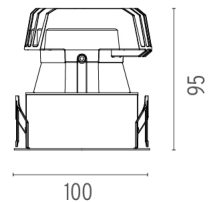

## Light Sniper Fixed Square . Lamps

**Power LED**

**Lamp category:**

LED

**Socket:**

Special base

**Lamp type:**

Power LED