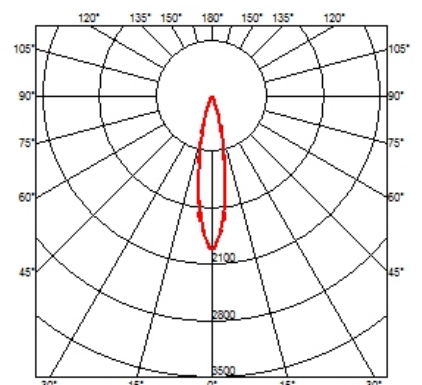

Light Sniper Fixed Square . Accessories

Optical

08.8041.68

Elliptical light distribution lens

Elliptical light distribution lens in 4mm thick tempered glass.

● 08.8412.14

Honeycomb

"Honeycomb" anti-glare grid made of aluminium cells.

Light Sniper Fixed Square designed by FLOS Architectural

High-performance embedded light fixture for LED light source. Remote 220-240V power supply included.

- 03.4994.06A - 685lm Chrome
- 03.4994.GLA - 685lm Gold
- 03.4994.14A - 685lm Matt black

Mounting

○ 08.8240.00B

Flush ceiling square frame accessory

08.8243.00

08.8243.00.5U

08.8243.00.1U

Ceiling protector accessory.

08.8250.00

Concrete installation can.

CERTIFICATIONS