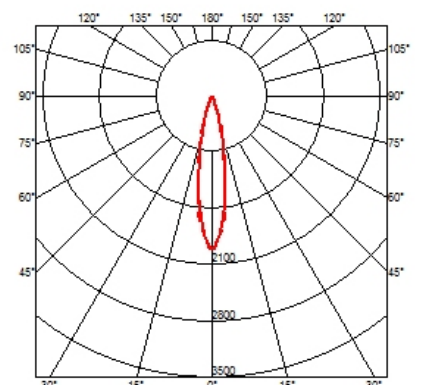

CERTIFICATIONS