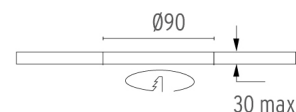

## Light Sniper Fixed Round . Lamps

**Power LED**

**Lamp category:**

LED

**Socket:**

Special base

**Lamp type:**

Power LED