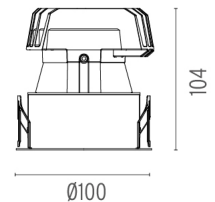

CERTIFICATIONS