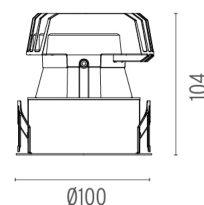

CERTIFICATIONS