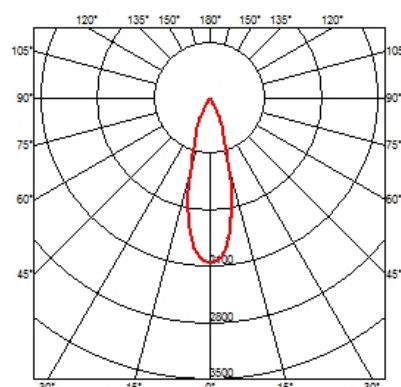

CERTIFICATIONS