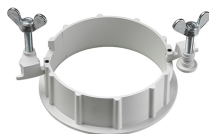

Light Sniper Fixed Round . Accessories

○ 08.8229.30A

**Ceiling protector
accessory. Round**