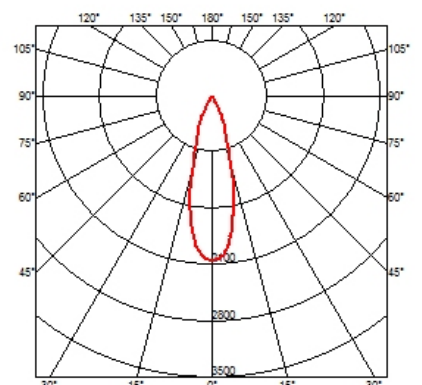

Light Sniper Fixed Round . Accessories

Optical

08.8041.68

Elliptical light distribution lens

Elliptical light distribution lens in 4mm thick tempered glass.

● 08.8412.14

Honeycomb

"Honeycomb" anti-glare grid made of aluminium cells.

Light Sniper Fixed Round designed by FLOS Architectural

High-performance embedded light fixture for LED light source. Remote 220-240V power supply included.

- 03.4992.06A - 643lm Chrome
- 03.4992.GLA - 643lm Gold
- 03.4992.14A - 643lm Matt black

Mounting

○ 08.8239.00B

Flush ceiling round frame accessory

08.8243.00

08.8243.00.5U

08.8243.00.1U

Ceiling protector accessory.

08.8250.00

Concrete installation can.

CERTIFICATIONS