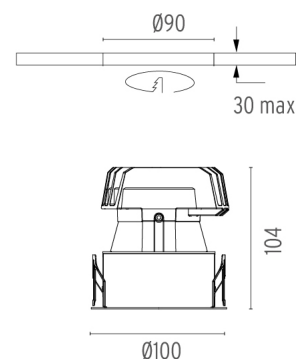

LIGHT SNIPER FIXED ROUND

Number of heads	1
Mounting	Ceiling recessed
Lamps description	Power LED 11W 1060 lm 3000K CRI 90
Luminaire luminous flux	Extreme Cut-off. See reference number
Voltage (V)	220/240
Environment	Indoor

OPTICAL

Light controller description	Bare lamps
Aiming	Fixed
Light distribution symmetry	Symmetric
Beam angle	28° Medium

ELECTRICAL

Transformer availability	Included
Transformer mounting	Remote
Transformer type	Electronic
Emergency	Without
Insulation class	Class II

PHYSICAL

Cutout diameter (mm)	90
Diameter (mm)	100
Recessed depth (mm)	165
Construction material	Aluminium
Weight (kg)	0,49

High-performance embedded light fixture for LED light source. Remote 220-240V power supply included.

	03.4992.06A - 643lm	Chrome
	03.4992.GLA - 643lm	Gold
	03.4992.14A - 643lm	Matt black

CERTIFICATIONS