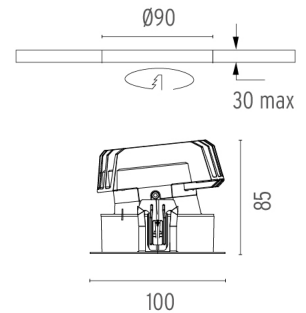

PHYSICAL

Cutout diameter (mm)	90
Recessed depth (mm)	145
Construction material	Aluminium
Weight (kg)	0,49

Light Sniper Wall-Washer Square Dali Version

designed by FLOS Architectural

High-performance embedded light fixture for LED light source. Remote 220-240V power supply included.

08.8250.00

Concrete installation can.

CERTIFICATIONS

Light Sniper Wall-Washer Square Dali Version . Accessories

○ 08.8222.30A

**Ceiling protector
accessory. Square**

**Light Sniper Wall-Washer
Square Dali Version**