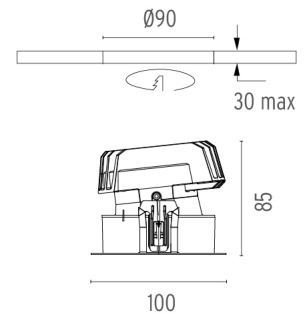

PHYSICAL

Cutout diameter (mm)	90
Recessed depth (mm)	145
Construction material	Aluminium
Weight (kg)	0,49

Light Sniper Wall-Washer Square Dali Version

designed by FLOS Architectural

High-performance embedded light fixture for LED light source. Remote 220-240V power supply included.

03.4991.06.DA - 316lm Chrome

CERTIFICATIONS

Light Sniper Wall-Washer Square Dali Version . Accessories

Optical

08.8041.68

Elliptical light distribution lens

Elliptical light distribution lens in 4mm thick tempered glass.