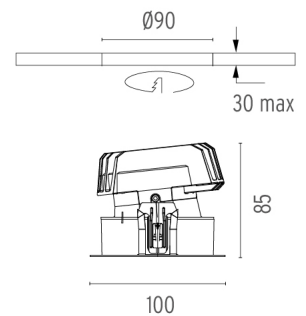

CERTIFICATIONS