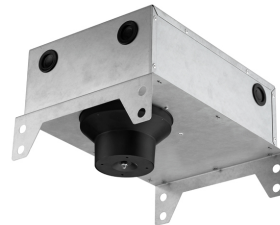

LIGHT SNIPER WALL-WASHER SQUARE DALI VERSION

Number of heads	1
Mounting	Ceiling recessed
Lamps description	Power LED 11W 910 lm 2700K CRI 90
Luminaire luminous flux	Extreme Cut-off. See reference number
Voltage (V)	220/240
Environment	Indoor

PHYSICAL

Cutout diameter (mm)	90
Recessed depth (mm)	145
Construction material	Aluminium
Weight (kg)	0,49

Light Sniper Wall-Washer Square Dali Version

designed by FLOS Architectural

High-performance embedded light fixture for LED light source. Remote 220-240V power supply included.

● 08.8412.14

Honeycomb

"Honeycomb" anti-glare grid made of aluminium cells.

Light Sniper Wall-Washer Square Dali Version

designed by FLOS Architectural

High-performance embedded light fixture for LED light source. Remote 220-240V power supply included.

● 03.4991.06.DA - 316lm Chrome

Mounting

○ 08.8240.00B

Flush ceiling square frame accessory

08.8243.00

08.8243.00.5U

08.8243.00.1U

Ceiling protector accessory.