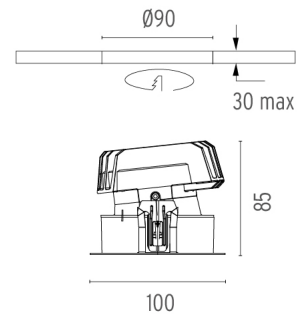

PHYSICAL

Cutout diameter (mm)	90
Recessed depth (mm)	145
Construction material	Aluminium
Weight (kg)	0,49

Light Sniper Wall-Washer Square Dali Version

designed by FLOS Architectural

High-performance embedded light fixture for LED light source. Remote 220-240V power supply included.

03.4990.06.ADA - 394lm Chrome

CERTIFICATIONS

Light Sniper Wall-Washer Square Dali Version . Accessories

Optical

08.8041.68

Elliptical light distribution lens

Elliptical light distribution lens in 4mm thick tempered glass.