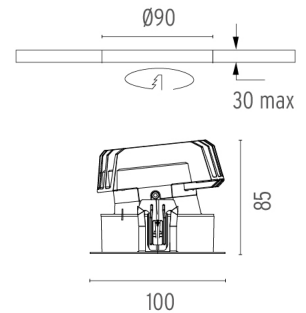

PHYSICAL

Cutout diameter (mm)	90
Recessed depth (mm)	145
Construction material	Aluminium
Weight (kg)	0,49

Light Sniper Wall-Washer Square Dali Version

designed by FLOS Architectural

High-performance embedded light fixture for LED light source. Remote 220-240V power supply included.

03.4990.06.ADA - 394lm Chrome

CERTIFICATIONS

Light Sniper Wall-Washer Square Dali Version . Accessories

Optical

08.8041.68

Elliptical light distribution lens

Elliptical light distribution lens in 4mm thick tempered glass.

08.8250.00

Concrete installation can.

CERTIFICATIONS

Light Sniper Wall-Washer Square Dali Version . Accessories

○ 08.8222.30A

**Ceiling protector
accessory. Square**

**Light Sniper Wall-Washer
Square Dali Version**