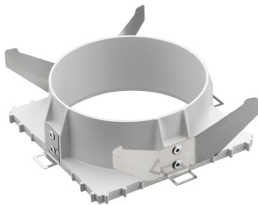

Mounting

○ 08.8240.00B

Flush ceiling square frame accessory