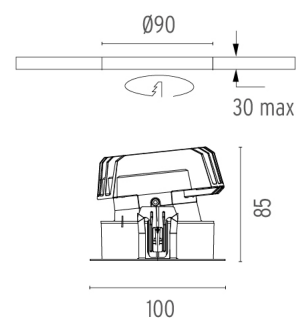

CERTIFICATIONS