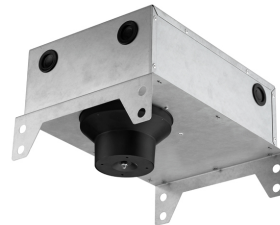

LIGHT SNIPER WALL-WASHER SQUARE DALI VERSION

Number of heads	1
Mounting	Ceiling recessed
Lamps description	Power LED 11W 1060 lm 3000K CRI 90
Luminaire luminous flux	Extreme Cut-off. See reference number
Voltage (V)	220/240
Environment	Indoor

PHYSICAL

Cutout diameter (mm)	90
Recessed depth (mm)	145
Construction material	Aluminium
Weight (kg)	0,49

Light Sniper Wall-Washer Square Dali Version

designed by FLOS Architectural

High-performance embedded light fixture for LED light source. Remote 220-240V power supply included.

● 08.8412.14

Honeycomb

"Honeycomb" anti-glare grid made of aluminium cells.

Light Sniper Wall-Washer Square Dali Version

designed by FLOS Architectural

High-performance embedded light fixture for LED light source. Remote 220-240V power supply included.

● 03.4990.06.ADA - 394lm Chrome

Mounting

○ 08.8240.00B

Flush ceiling square frame accessory

08.8243.00

08.8243.00.5U

08.8243.00.1U

Ceiling protector accessory.