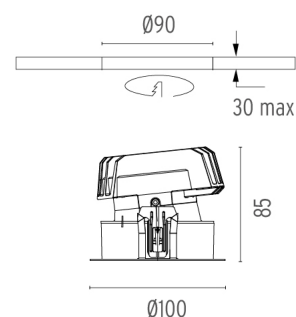

LIGHT SNIPER WALL-WASHER ROUND

Number of heads	1
Mounting	Ceiling recessed
Lamps description	Power LED 11W 910 lm 2700K CRI 90
Luminaire luminous flux	Extreme Cut-off. See reference number
Voltage (V)	220/240
Environment	Indoor

OPTICAL

Light controller description	Bare lamps
Aiming	Fixed
Light distribution symmetry	Asymmetric
Beam angle	35°

ELECTRICAL

Transformer availability	Included
Transformer mounting	Remote
Transformer type	Electronic
Emergency	Without
Insulation class	Class II

PHYSICAL

Cutout diameter (mm)	90
Diameter (mm)	100
Recessed depth (mm)	145
Construction material	Aluminium
Weight (kg)	0,49

High-performance embedded light fixture for LED light source. Remote 220-240V power supply included.

03.4989.06 - 322lm Chrome

CERTIFICATIONS