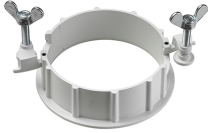

Light Sniper Wall-Washer Round
designed by FLOS Architectural

High-performance embedded light fixture for LED light source. Remote 220-240V power supply included.

03.4989.06 - 322lm Chrome

CERTIFICATIONS

Light Sniper Wall-Washer Round designed by FLOS Architectural

High-performance embedded light fixture for LED light source. Remote 220-240V power supply included.

● 03.4989.06 - 322lm Chrome

Mounting

○ 08.8239.00B

Flush ceiling round frame accessory

08.8243.00

08.8243.00.5U

08.8243.00.1U

Ceiling protector accessory.

08.8250.00

Concrete installation can.

CERTIFICATIONS

Light Sniper Wall-Washer Round . Accessories

○ 08.8229.30A

**Ceiling protector
accessory. Round**

Light Sniper Wall-Washer Round
designed by FLOS Architectural

High-performance embedded light
fixture for LED light source. Remote
220-240V power supply included.