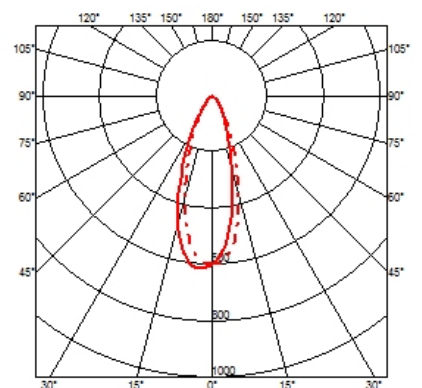

Light Sniper Wall-Washer Round . Accessories

Optical

08.8041.68

Elliptical light distribution lens

Elliptical light distribution lens in 4mm thick tempered glass.

● 08.8412.14

Honeycomb

"Honeycomb" anti-glare grid made of aluminium cells.

Light Sniper Wall-Washer Round designed by FLOS Architectural

High-performance embedded light fixture for LED light source. Remote 220-240V power supply included.

● 03.4989.06 - 322lm Chrome

Mounting

○ 08.8239.00B

Flush ceiling round frame accessory

08.8243.00

08.8243.00.5U

08.8243.00.1U

Ceiling protector accessory.

08.8250.00

Concrete installation can.

CERTIFICATIONS