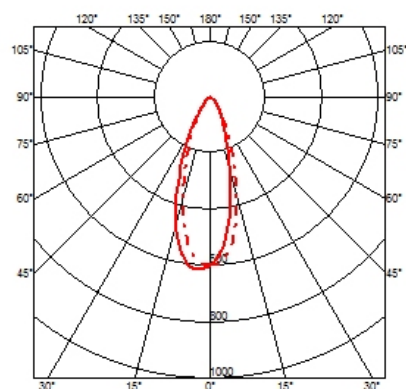

CERTIFICATIONS