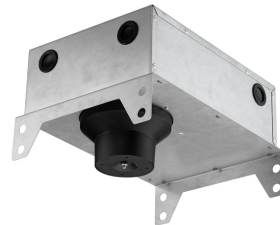

Light Sniper Wall-Washer Round
designed by FLOS Architectural

High-performance embedded light fixture for LED light source. Remote 220-240V power supply included.

03.4989.06 - 322lm Chrome

CERTIFICATIONS

Light Sniper Wall-Washer Round designed by FLOS Architectural

High-performance embedded light fixture for LED light source. Remote 220-240V power supply included.

● 03.4989.06 - 322lm Chrome

Mounting

○ 08.8239.00B

Flush ceiling round frame accessory

08.8243.00

08.8243.00.5U

08.8243.00.1U

Ceiling protector accessory.

08.8250.00

Concrete installation can.

CERTIFICATIONS

Light Sniper Wall-Washer Round . Accessories

○ 08.8229.30A

**Ceiling protector
accessory. Round**

Light Sniper Wall-Washer Round
designed by FLOS Architectural

High-performance embedded light
fixture for LED light source. Remote
220-240V power supply included.