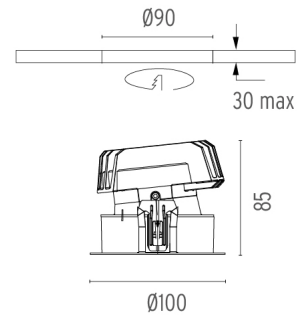

CERTIFICATIONS