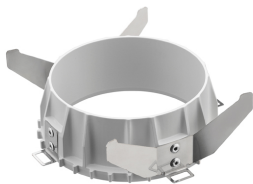

LIGHT SNIPER WALL-WASHER ROUND

| | |
|--------------------------------|---------------------------------------|
| Number of heads | 1 |
| Mounting | Ceiling recessed |
| Lamps description | Power LED 11W 910 lm 2700K CRI 90 |
| Luminaire luminous flux | Extreme Cut-off. See reference number |
| Voltage (V) | 220/240 |
| Environment | Indoor |

Light Sniper Wall-Washer Round
designed by FLOS Architectural

High-performance embedded light fixture for LED light source. Remote 220-240V power supply included.

03.4989.06 - 322lm Chrome

CERTIFICATIONS

Light Sniper Wall-Washer Round . Accessories

Optical

08.8041.68

Elliptical light distribution lens

Elliptical light distribution lens in 4mm thick tempered glass.

● 08.8412.14

Honeycomb

"Honeycomb" anti-glare grid made of aluminium cells.

Light Sniper Wall-Washer Round designed by FLOS Architectural

High-performance embedded light fixture for LED light source. Remote 220-240V power supply included.

● 03.4989.06 - 322lm Chrome

Mounting

○ 08.8239.00B