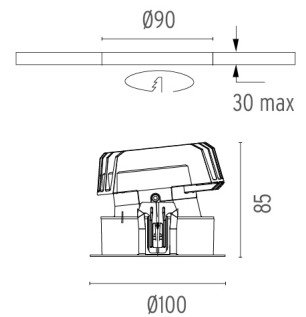

CERTIFICATIONS