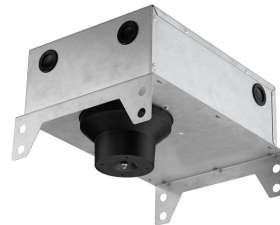

LIGHT SNIPER WALL-WASHER ROUND DALI VERSION

Number of heads	1
Mounting	Ceiling recessed
Lamps description	Power LED 11W 910 lm 2700K CRI 90
Luminaire luminous flux	Extreme Cut-off. See reference number
Voltage (V)	220/240
Environment	Indoor

PHYSICAL

Cutout diameter (mm)	90
Diameter (mm)	100
Recessed depth (mm)	145
Construction material	Aluminium
Weight (kg)	0,49

Light Sniper Wall-Washer Round Dali Version

designed by FLOS Architectural

High-performance embedded light fixture for LED light source. Remote 220-240V power supply included.

● 08.8412.14

Honeycomb

"Honeycomb" anti-glare grid made of aluminium cells.

Light Sniper Wall-Washer Round Dali Version

designed by FLOS Architectural

High-performance embedded light fixture for LED light source. Remote 220-240V power supply included.

● 03.4989.06.DA - 322lm Chrome

Mounting

○ 08.8239.00B

Flush ceiling round frame accessory

08.8243.00

08.8243.00.5U

08.8243.00.1U

Ceiling protector accessory.