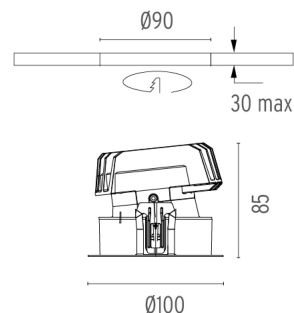

PHYSICAL

Cutout diameter (mm)	90
Diameter (mm)	100
Recessed depth (mm)	145
Construction material	Aluminium
Weight (kg)	0,49

Light Sniper Wall-Washer Round Dali Version

designed by FLOS Architectural

High-performance embedded light fixture for LED light source. Remote 220-240V power supply included.

03.4989.06.DA - 322lm Chrome

CERTIFICATIONS

Light Sniper Wall-Washer Round Dali Version . Accessories

Optical

08.8041.68

Elliptical light distribution lens

Elliptical light distribution lens in 4mm thick tempered glass.