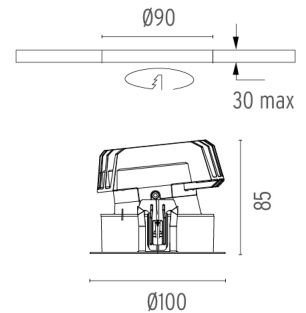

PHYSICAL

Cutout diameter (mm)	90
Diameter (mm)	100
Recessed depth (mm)	145
Construction material	Aluminium
Weight (kg)	0,49

Light Sniper Wall-Washer Round Dali Version

designed by FLOS Architectural

High-performance embedded light fixture for LED light source. Remote 220-240V power supply included.

03.4989.06.DA - 322lm Chrome

CERTIFICATIONS

Light Sniper Wall-Washer Round Dali Version . Accessories

Optical

08.8041.68

Elliptical light distribution lens

Elliptical light distribution lens in 4mm thick tempered glass.

08.8250.00

Concrete installation can.

CERTIFICATIONS

Light Sniper Wall-Washer Round Dali Version . Accessories

○ 08.8229.30A

**Ceiling protector
accessory. Round**

**Light Sniper Wall-Washer
Round Dali Version**