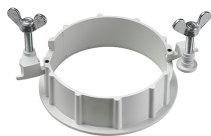

PHYSICAL

Cutout diameter (mm)	90
Diameter (mm)	100
Recessed depth (mm)	145
Construction material	Aluminium
Weight (kg)	0,49

Light Sniper Wall-Washer Round Dali Version

designed by FLOS Architectural

High-performance embedded light fixture for LED light source. Remote 220-240V power supply included.

● 03.4989.06.DA - 322lm Chrome

Mounting

○ 08.8239.00B

Flush ceiling round frame accessory

08.8243.00

08.8243.00.5U

08.8243.00.1U

Ceiling protector accessory.

08.8250.00

Concrete installation can.

CERTIFICATIONS

Light Sniper Wall-Washer Round Dali Version . Accessories

○ 08.8229.30A

**Ceiling protector
accessory. Round**

**Light Sniper Wall-Washer
Round Dali Version**

designed by FLOS Architectural

High-performance embedded light
fixture for LED light source. Remote
220-240V power supply included.

● 03.4989.06.DA - 322lm Chrome

Light Sniper Wall-Washer Round Dali Version . Lamps