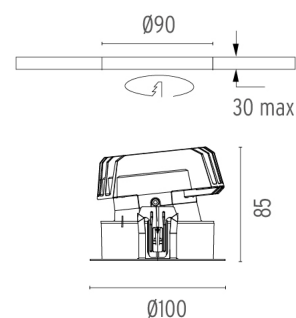

CERTIFICATIONS