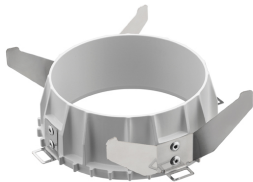

Mounting

○ 08.8239.00B

Flush ceiling round frame accessory