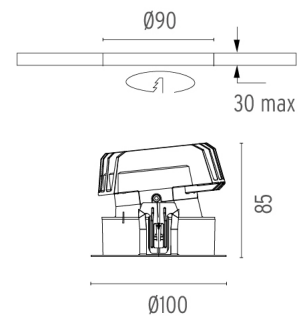

CERTIFICATIONS