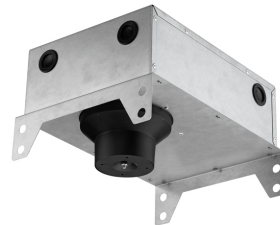

LIGHT SNIPER WALL-WASHER ROUND DALI VERSION

Number of heads	1
Mounting	Ceiling recessed
Lamps description	Power LED 11W 1060 lm 3000K CRI 90
Luminaire luminous flux	Extreme Cut-off. See reference number
Voltage (V)	220/240
Environment	Indoor

PHYSICAL

Cutout diameter (mm)	90
Diameter (mm)	100
Recessed depth (mm)	145
Construction material	Aluminium
Weight (kg)	0,49

Light Sniper Wall-Washer Round Dali Version

designed by FLOS Architectural

High-performance embedded light fixture for LED light source. Remote 220-240V power supply included.

● 08.8412.14

Honeycomb

"Honeycomb" anti-glare grid made of aluminium cells.

Light Sniper Wall-Washer Round Dali Version

designed by FLOS Architectural

High-performance embedded light fixture for LED light source. Remote 220-240V power supply included.

● 03.4988.06.ADA - 402lm Chrome

Mounting

○ 08.8239.00B

Flush ceiling round frame accessory

08.8243.00

08.8243.00.5U

08.8243.00.1U

Ceiling protector accessory.