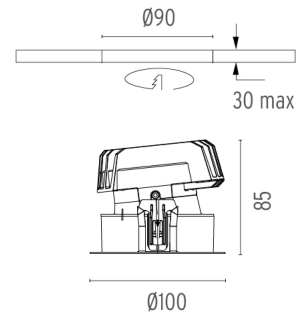

PHYSICAL

Cutout diameter (mm)	90
Diameter (mm)	100
Recessed depth (mm)	145
Construction material	Aluminium
Weight (kg)	0,49

Light Sniper Wall-Washer Round Dali Version

designed by FLOS Architectural

High-performance embedded light fixture for LED light source. Remote 220-240V power supply included.

03.4988.06.ADA - 402lm Chrome

CERTIFICATIONS

Light Sniper Wall-Washer Round Dali Version . Accessories

Optical

08.8041.68

Elliptical light distribution lens

Elliptical light distribution lens in 4mm thick tempered glass.

08.8250.00

Concrete installation can.

CERTIFICATIONS

Light Sniper Wall-Washer Round Dali Version . Accessories

○ 08.8229.30A

**Ceiling protector
accessory. Round**

**Light Sniper Wall-Washer
Round Dali Version**