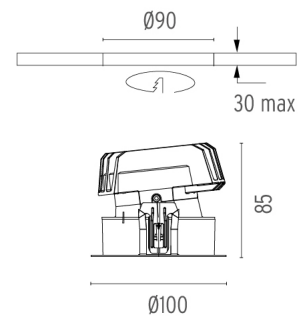

PHYSICAL

Cutout diameter (mm)	90
Diameter (mm)	100
Recessed depth (mm)	145
Construction material	Aluminium
Weight (kg)	0,49

Light Sniper Wall-Washer Round Dali Version

designed by FLOS Architectural

High-performance embedded light fixture for LED light source. Remote 220-240V power supply included.

03.4988.06.ADA - 402lm Chrome

CERTIFICATIONS

Light Sniper Wall-Washer Round Dali Version . Accessories

Optical

08.8041.68

Elliptical light distribution lens

Elliptical light distribution lens in 4mm thick tempered glass.