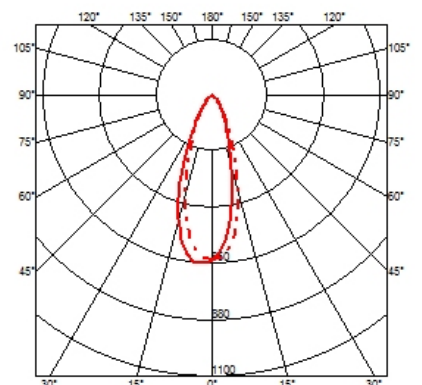

Light Sniper Wall-Washer Round Dali Version . Accessories

Optical

08.8041.68

Elliptical light distribution lens

Elliptical light distribution lens in 4mm thick tempered glass.

● 08.8412.14

Honeycomb

"Honeycomb" anti-glare grid made of aluminium cells.

Light Sniper Wall-Washer Round Dali Version

designed by FLOS Architectural

High-performance embedded light fixture for LED light source. Remote 220-240V power supply included.

● 03.4988.06.ADA - 402lm Chrome

Mounting

○ 08.8239.00B

Flush ceiling round frame accessory

08.8243.00

08.8243.00.5U

08.8243.00.1U

Ceiling protector accessory.

08.8250.00

Concrete installation can.

CERTIFICATIONS