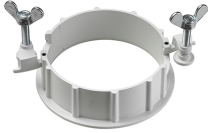

PHYSICAL

Cutout diameter (mm)	90
Diameter (mm)	100
Recessed depth (mm)	145
Construction material	Aluminium
Weight (kg)	0,49

Light Sniper Wall-Washer Round Dali Version

designed by FLOS Architectural

High-performance embedded light fixture for LED light source. Remote 220-240V power supply included.

● 03.4988.06.ADA - 402lm Chrome

Mounting

○ 08.8239.00B

Flush ceiling round frame accessory

08.8243.00

08.8243.00.5U

08.8243.00.1U

Ceiling protector accessory.

08.8250.00

Concrete installation can.

CERTIFICATIONS

Light Sniper Wall-Washer Round Dali Version . Accessories

○ 08.8229.30A

**Ceiling protector
accessory. Round**

**Light Sniper Wall-Washer
Round Dali Version**

designed by FLOS Architectural

High-performance embedded light
fixture for LED light source. Remote
220-240V power supply included.

● 03.4988.06.ADA - 402lm Chrome

Light Sniper Wall-Washer Round Dali Version . Lamps