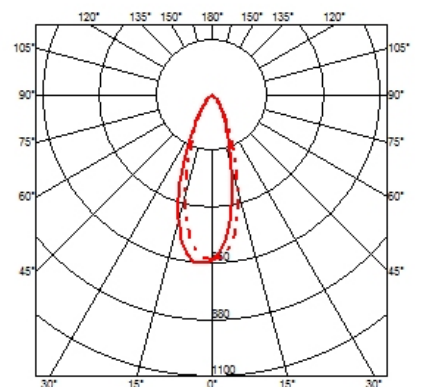

CERTIFICATIONS