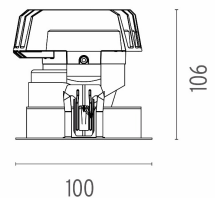

CERTIFICATIONS