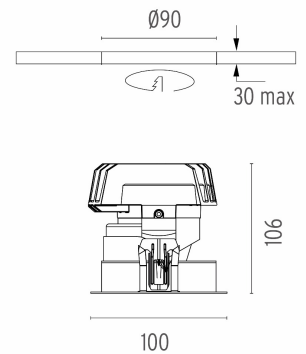

LIGHT SNIPER ADJUSTABLE SQUARE

Number of heads	1
Mounting	Ceiling recessed
Lamps description	Power LED 11W 910 lm 2700K CRI 90
Luminaire luminous flux	Extreme Cut-off. See reference number
Voltage (V)	220/240
Environment	Indoor

OPTICAL

Light controller description	Bare lamps
Aiming	Adjustable
Light distribution symmetry	Symmetric
Beam angle	13° Spot

ELECTRICAL

Transformer availability	Included
Transformer mounting	Remote
Transformer type	Electronic
Emergency	Without
Insulation class	Class II

PHYSICAL

Cutout diameter (mm)	90
Recessed depth (mm)	155
Construction material	Aluminium
Weight (kg)	0,65

High-performance embedded light fixture for LED light source. Remote 220-240V power supply included.

	03.4987.06 - 329lm	Chrome
	03.4987.GL - 329lm	Gold
	03.4987.14 - 329lm	Matt black

CERTIFICATIONS