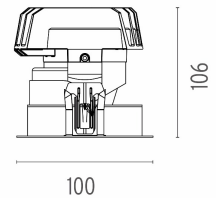

CERTIFICATIONS