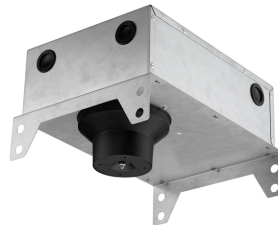

LIGHT SNIPER ADJUSTABLE SQUARE

Number of heads	1
Mounting	Ceiling recessed
Lamps description	Power LED 11W 910 lm 2700K CRI 90
Luminaire luminous flux	Extreme Cut-off. See reference number
Voltage (V)	220/240
Environment	Indoor

PHYSICAL

Cutout diameter (mm)	90
Recessed depth (mm)	155
Construction material	Aluminium
Weight (kg)	0,65

Light Sniper Adjustable Square
designed by FLOS Architectural

High-performance embedded light fixture for LED light source. Remote 220-240V power supply included.

● 08.8412.14

Honeycomb

"Honeycomb" anti-glare grid made of aluminium cells.

Light Sniper Adjustable Square designed by FLOS Architectural

High-performance embedded light fixture for LED light source. Remote 220-240V power supply included.

- 03.4987.06 - 329lm Chrome
- 03.4987.GL - 329lm Gold
- 03.4987.14 - 329lm Matt black

Mounting

○ 08.8240.00B

Flush ceiling square frame accessory

08.8243.00

08.8243.00.5U

08.8243.00.1U

Ceiling protector accessory.