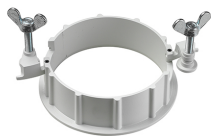

PHYSICAL

Cutout diameter (mm)	90
Diameter (mm)	100
Recessed depth (mm)	155
Construction material	Aluminium
Weight (kg)	0,65

Light Sniper Adjustable Round
designed by FLOS Architectural

High-performance embedded light fixture for LED light source. Remote 220-240V power supply included.

- 03.4985.06 - 277lm Chrome
- 03.4985.GL - 277lm Gold
- 03.4985.14 - 277lm Matt black

Mounting

○ 08.8239.00B

Flush ceiling round frame accessory

08.8243.00

08.8243.00.5U

08.8243.00.1U

Ceiling protector accessory.

08.8250.00

Concrete installation can.

CERTIFICATIONS

Light Sniper Adjustable Round . Accessories

○ 08.8229.30A

**Ceiling protector
accessory. Round**

Light Sniper Adjustable Round
designed by FLOS Architectural

High-performance embedded light fixture for LED light source. Remote 220-240V power supply included.

- 03.4985.06 - 277lm Chrome
- 03.4985.GL - 277lm Gold
- 03.4985.14 - 277lm Matt black

Light Sniper Adjustable Round . Lamps