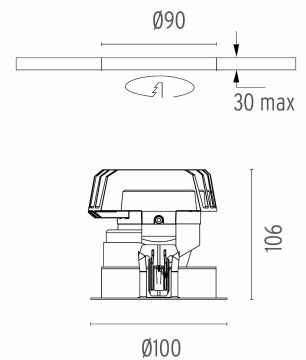

LIGHT SNIPER ADJUSTABLE ROUND

Number of heads	1
Mounting	Ceiling recessed
Lamps description	Power LED 11W 910 lm 2700K CRI 90
Luminaire luminous flux	Extreme Cut-off. See reference number
Voltage (V)	220/240
Environment	Indoor

OPTICAL

Light controller description	Bare lamps
Aiming	Adjustable
Light distribution symmetry	Symmetric
Beam angle	15° Spot

ELECTRICAL

Transformer availability	Included
Transformer mounting	Remote
Transformer type	Electronic
Emergency	Without
Insulation class	Class II

PHYSICAL

Cutout diameter (mm)	90
Diameter (mm)	100
Recessed depth (mm)	155
Construction material	Aluminium
Weight (kg)	0,65

High-performance embedded light fixture for LED light source. Remote 220-240V power supply included.

	03.4985.06 - 277lm	Chrome
	03.4985.GL - 277lm	Gold
	03.4985.14 - 277lm	Matt black

CERTIFICATIONS