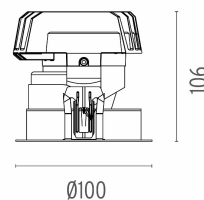

Light Sniper Adjustable Round . Accessories

○ 08.8229.30A

**Ceiling protector
accessory. Round**

Light Sniper Adjustable Round
designed by FLOS Architectural

High-performance embedded light fixture for LED light source. Remote 220-240V power supply included.

- 03.4985.06 - 277lm Chrome
- 03.4985.GL - 277lm Gold
- 03.4985.14 - 277lm Matt black

Light Sniper Adjustable Round . Lamps

Power LED

Lamp category:

LED

Socket:

Special base

Lamp type:

Power LED

CERTIFICATIONS