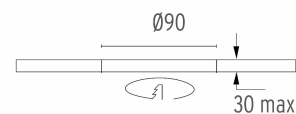

Light Sniper Adjustable Round . Accessories

○ 08.8229.30A

**Ceiling protector
accessory. Round**

Light Sniper Adjustable Round
designed by FLOS Architectural

High-performance embedded light fixture for LED light source. Remote 220-240V power supply included.

- 03.4985.06 - 277lm Chrome
- 03.4985.GL - 277lm Gold
- 03.4985.14 - 277lm Matt black

Light Sniper Adjustable Round . Lamps

Power LED

Lamp category:

LED

Socket:

Special base

Lamp type:

Power LED

CERTIFICATIONS