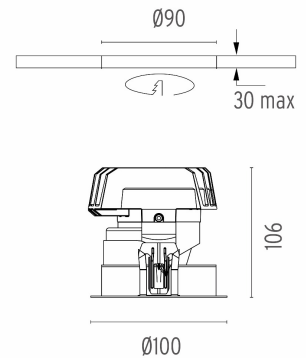

Light Sniper Adjustable Round . Accessories

Optical

08.8041.68

Elliptical light distribution lens

Elliptical light distribution lens in 4mm thick tempered glass.

● 08.8412.14

Honeycomb

"Honeycomb" anti-glare grid made of aluminium cells.

Light Sniper Adjustable Round designed by FLOS Architectural

High-performance embedded light fixture for LED light source. Remote 220-240V power supply included.

- 03.4985.06 - 277lm Chrome
- 03.4985.GL - 277lm Gold
- 03.4985.14 - 277lm Matt black

Mounting

○ 08.8239.00B

Flush ceiling round frame accessory

08.8243.00

08.8243.00.5U

08.8243.00.1U

Ceiling protector accessory.

08.8250.00

Concrete installation can.

CERTIFICATIONS