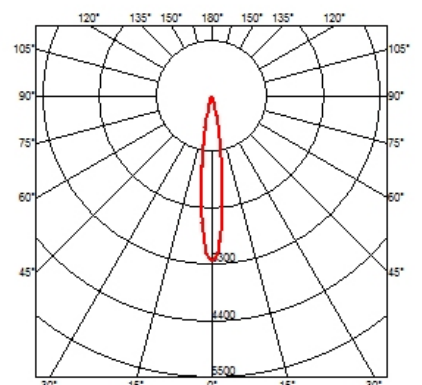

CERTIFICATIONS