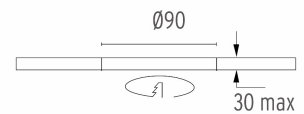

## Light Sniper Adjustable Round Dali Version . Lamps

**Power LED**

**Lamp category:**  
LED

**Socket:**  
Special base

**Lamp type:**  
Power LED