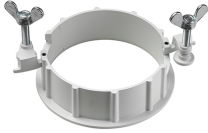

Light Sniper Adjustable Round Dali Version . Accessories

○ 08.8229.30A

**Ceiling protector
accessory. Round**