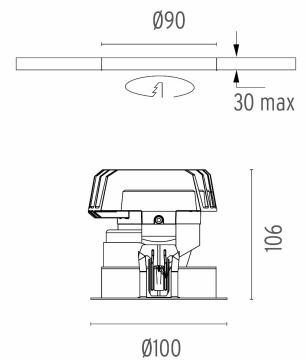

Light Sniper Adjustable Round Dali Version . Accessories

Optical

08.8041.68

Elliptical light distribution lens

Elliptical light distribution lens in 4mm thick tempered glass.

● 08.8412.14

Honeycomb

"Honeycomb" anti-glare grid made of aluminium cells.

Light Sniper Adjustable Round Dali Version

designed by FLOS Architectural

High-performance embedded light fixture for LED light source. Remote 220-240V power supply included.

- 03.4984.06.ADA - 364lm Chrome
- 03.4984.GL.ADA - 364lm Gold
- 03.4984.14.ADA - 364lm Matt black

Mounting

○ 08.8239.00B

Flush ceiling round frame accessory

08.8243.00

08.8243.00.5U

08.8243.00.1U

Ceiling protector accessory.

08.8250.00

Concrete installation can.

CERTIFICATIONS