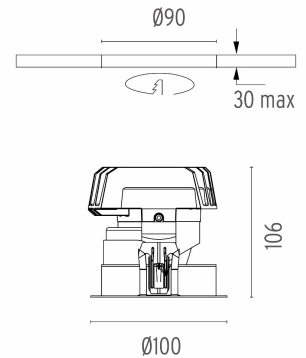

LIGHT SNIPER ADJUSTABLE ROUND DALI VERSION

Number of heads	1
Mounting	Ceiling recessed
Lamps description	Power LED 11W 1060 lm 3000K CRI 90
Luminaire luminous flux	Extreme Cut-off. See reference number
Voltage (V)	220/240
Environment	Indoor

OPTICAL

Light controller description	Bare lamps
Aiming	Adjustable
Light distribution symmetry	Symmetric
Beam angle	15° Spot

ELECTRICAL

Transformer availability	Included
Transformer mounting	Remote
Transformer type	Electronic dimmable dali
Emergency	Without
Insulation class	Class II

PHYSICAL

Cutout diameter (mm)	90
Diameter (mm)	100
Recessed depth (mm)	155
Construction material	Aluminium
Weight (kg)	0,65

designed by FLOS Architectural

High-performance embedded light fixture for LED light source. Remote 220-240V power supply included.

- 03.4984.06.ADA - 364lm Chrome
- 03.4984.GL.ADA - 364lm Gold
- 03.4984.14.ADA - 364lm Matt black

CERTIFICATIONS