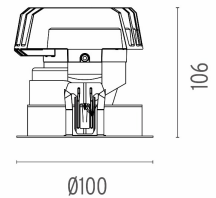

### PHYSICAL

<b>Cutout diameter (mm)</b>	90
<b>Diameter (mm)</b>	100
<b>Recessed depth (mm)</b>	155
<b>Construction material</b>	Aluminium
<b>Weight (kg)</b>	0,65

**Light Sniper Adjustable Round Dali Version**

## Light Sniper Adjustable Round Dali Version . Lamps

**Power LED**

**Lamp category:**  
LED

**Socket:**  
Special base

**Lamp type:**  
Power LED