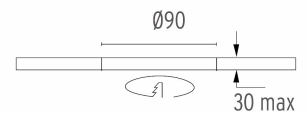

Light Sniper Adjustable Round . Accessories

○ 08.8229.30A

**Ceiling protector
accessory. Round**

Light Sniper Adjustable Round
designed by FLOS Architectural

High-performance embedded light fixture for LED light source. Remote 220-240V power supply included.

- 03.4984.06A - 364lm Chrome
- 03.4984.GLA - 364lm Gold
- 03.4984.14A - 364lm Matt black

Light Sniper Adjustable Round . Lamps

Power LED

Lamp category:

LED

Socket:

Special base

Lamp type:

Power LED

CERTIFICATIONS