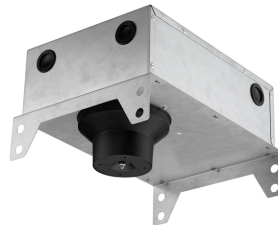

LIGHT SNIPER ADJUSTABLE ROUND

Number of heads	1
Mounting	Ceiling recessed
Lamps description	Power LED 11W 1060 lm 3000K CRI 90
Luminaire luminous flux	Extreme Cut-off. See reference number
Voltage (V)	220/240
Environment	Indoor

PHYSICAL

Cutout diameter (mm)	90
Diameter (mm)	100
Recessed depth (mm)	155
Construction material	Aluminium
Weight (kg)	0,65

Light Sniper Adjustable Round
designed by FLOS Architectural

High-performance embedded light fixture for LED light source. Remote 220-240V power supply included.

● 08.8412.14

Honeycomb

"Honeycomb" anti-glare grid made of aluminium cells.

Light Sniper Adjustable Round designed by FLOS Architectural

High-performance embedded light fixture for LED light source. Remote 220-240V power supply included.

- 03.4984.06A - 364lm Chrome
- 03.4984.GLA - 364lm Gold
- 03.4984.14A - 364lm Matt black

Mounting

○ 08.8239.00B

Flush ceiling round frame accessory

08.8243.00

08.8243.00.5U

08.8243.00.1U

Ceiling protector accessory.