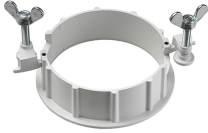

PHYSICAL

Cutout diameter (mm)	90
Diameter (mm)	100
Recessed depth (mm)	155
Construction material	Aluminium
Weight (kg)	0,65

Light Sniper Adjustable Round
designed by FLOS Architectural

High-performance embedded light fixture for LED light source. Remote 220-240V power supply included.

- 03.4984.06A - 364lm Chrome
- 03.4984.GLA - 364lm Gold
- 03.4984.14A - 364lm Matt black

Mounting

○ 08.8239.00B

Flush ceiling round frame accessory

08.8243.00

08.8243.00.5U

08.8243.00.1U

Ceiling protector accessory.

08.8250.00

Concrete installation can.

CERTIFICATIONS

Light Sniper Adjustable Round . Accessories

○ 08.8229.30A

**Ceiling protector
accessory. Round**

Light Sniper Adjustable Round
designed by FLOS Architectural

High-performance embedded light fixture for LED light source. Remote 220-240V power supply included.

- 03.4984.06A - 364lm Chrome
- 03.4984.GLA - 364lm Gold
- 03.4984.14A - 364lm Matt black

Light Sniper Adjustable Round . Lamps