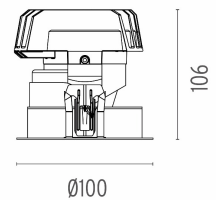

Light Sniper Adjustable Round . Accessories

○ 08.8229.30A

**Ceiling protector
accessory. Round**

Light Sniper Adjustable Round
designed by FLOS Architectural

High-performance embedded light fixture for LED light source. Remote 220-240V power supply included.

- 03.4984.06A - 364lm Chrome
- 03.4984.GLA - 364lm Gold
- 03.4984.14A - 364lm Matt black

Light Sniper Adjustable Round . Lamps

Power LED

Lamp category:

LED

Socket:

Special base

Lamp type:

Power LED

CERTIFICATIONS