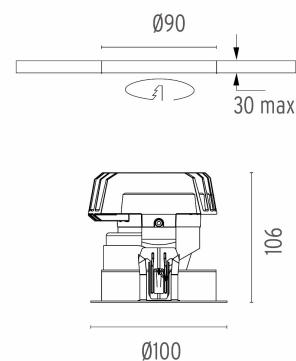

LIGHT SNIPER ADJUSTABLE ROUND

Number of heads	1
Mounting	Ceiling recessed
Lamps description	Power LED 11W 1060 lm 3000K CRI 90
Luminaire luminous flux	Extreme Cut-off. See reference number
Voltage (V)	220/240
Environment	Indoor

OPTICAL

Light controller description	Bare lamps
Aiming	Adjustable
Light distribution symmetry	Symmetric
Beam angle	15° Spot

ELECTRICAL

Transformer availability	Included
Transformer mounting	Remote
Transformer type	Electronic
Emergency	Without
Insulation class	Class II

PHYSICAL

Cutout diameter (mm)	90
Diameter (mm)	100
Recessed depth (mm)	155
Construction material	Aluminium
Weight (kg)	0,65

High-performance embedded light fixture for LED light source. Remote 220-240V power supply included.

	03.4984.06A - 364lm	Chrome
	03.4984.GLA - 364lm	Gold
	03.4984.14A - 364lm	Matt black

CERTIFICATIONS