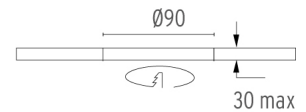

Light Sniper Fixed Round . Accessories

Optical

08.8041.68

Elliptical light distribution lens

Elliptical light distribution lens in 4mm thick tempered glass.

● 08.8412.14

Honeycomb

"Honeycomb" anti-glare grid made of aluminium cells.

Light Sniper Fixed Round designed by FLOS Architectural

High-performance embedded light fixture for LED light source. Remote 220-240V power supply included.

- 03.4981.06 - 351lm Chrome
- 03.4981.GL - 351lm Gold
- 03.4981.14 - 351lm Matt black

Mounting

○ 08.8239.00B

Flush ceiling round frame accessory

08.8243.00

08.8243.00.5U

08.8243.00.1U

Ceiling protector accessory.

08.8250.00

Concrete installation can.

CERTIFICATIONS