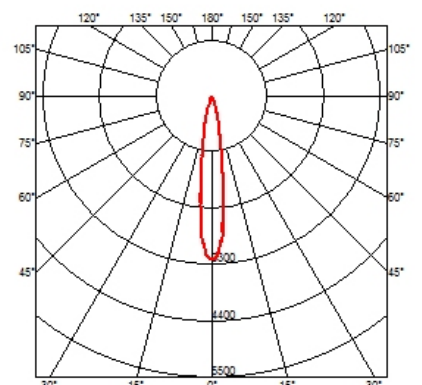

Concrete installation can.

CERTIFICATIONS