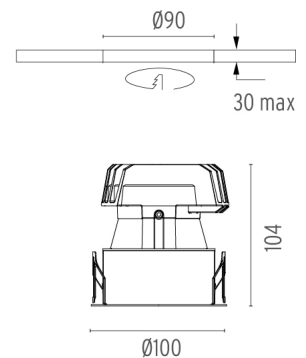

LIGHT SNIPER FIXED ROUND

Number of heads	1
Mounting	Ceiling recessed
Lamps description	Power LED 11W 910 lm 2700K CRI 90
Luminaire luminous flux	Extreme Cut-off. See reference number
Voltage (V)	220/240
Environment	Indoor

OPTICAL

Light controller description	Bare lamps
Aiming	Fixed
Light distribution symmetry	Symmetric
Beam angle	15° Spot

ELECTRICAL

Transformer availability	Included
Transformer mounting	Remote
Transformer type	Electronic
Emergency	Without
Insulation class	Class II

PHYSICAL

Cutout diameter (mm)	90
Diameter (mm)	100
Recessed depth (mm)	165
Construction material	Aluminium
Weight (kg)	0,49

High-performance embedded light fixture for LED light source. Remote 220-240V power supply included.

	03.4981.06 - 351lm	Chrome
	03.4981.GL - 351lm	Gold
	03.4981.14 - 351lm	Matt black

CERTIFICATIONS