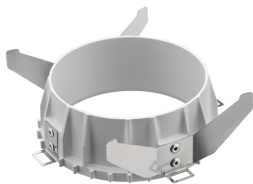

Mounting

○ 08.8239.00B

Flush ceiling round frame accessory