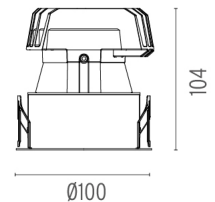

Light Sniper Fixed Round . Accessories

Optical

08.8041.68

Elliptical light distribution lens

Elliptical light distribution lens in 4mm thick tempered glass.

● 08.8412.14

Honeycomb

"Honeycomb" anti-glare grid made of aluminium cells.

Light Sniper Fixed Round designed by FLOS Architectural

High-performance embedded light fixture for LED light source. Remote 220-240V power supply included.

- 03.4981.06 - 351lm Chrome
- 03.4981.GL - 351lm Gold
- 03.4981.14 - 351lm Matt black

Mounting

○ 08.8239.00B

Flush ceiling round frame accessory

08.8243.00

08.8243.00.5U

08.8243.00.1U

Ceiling protector accessory.

08.8250.00

Concrete installation can.

CERTIFICATIONS