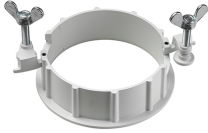

PHYSICAL

Cutout diameter (mm)	90
Diameter (mm)	100
Recessed depth (mm)	165
Construction material	Aluminium
Weight (kg)	0,49

Light Sniper Fixed Round
designed by FLOS Architectural

High-performance embedded light fixture for LED light source. Remote 220-240V power supply included.

- 03.4981.06 - 351lm Chrome
- 03.4981.GL - 351lm Gold
- 03.4981.14 - 351lm Matt black

Mounting

○ 08.8239.00B

Flush ceiling round frame accessory

08.8243.00

08.8243.00.5U

08.8243.00.1U

Ceiling protector accessory.

08.8250.00

Concrete installation can.

CERTIFICATIONS

FLOS

Light Sniper Fixed Round . Accessories

○ 08.8229.30A

**Ceiling protector
accessory. Round**

Light Sniper Fixed Round
designed by FLOS Architectural

High-performance embedded light fixture for LED light source. Remote 220-240V power supply included.

- 03.4981.06 - 351lm Chrome
- 03.4981.GL - 351lm Gold
- 03.4981.14 - 351lm Matt black

Light Sniper Fixed Round . Lamps