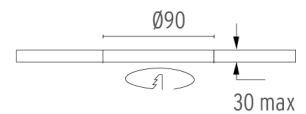

CERTIFICATIONS