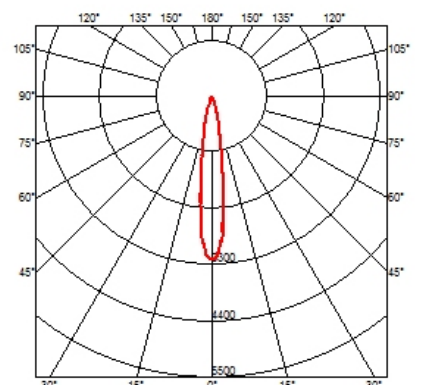

CERTIFICATIONS