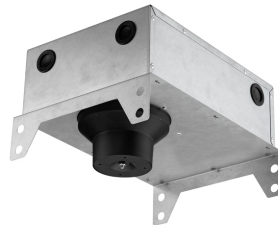

LIGHT SNIPER FIXED ROUND DALI VERSION

Number of heads	1
Mounting	Ceiling recessed
Lamps description	Power LED 11W 910 lm 2700K CRI 90
Luminaire luminous flux	Extreme Cut-off. See reference number
Voltage (V)	220/240
Environment	Indoor

PHYSICAL

Cutout diameter (mm)	90
Diameter (mm)	100
Recessed depth (mm)	165
Construction material	Aluminium
Weight (kg)	0,49

Light Sniper Fixed Round Dali Version
designed by FLOS Architectural

High-performance embedded light fixture for LED light source. Remote 220-240V power supply included.

○ 08.8239.00B

Flush ceiling round frame accessory

08.8243.00

08.8243.00.5U

08.8243.00.1U

Ceiling protector accessory.

08.8250.00

Concrete installation can.

CERTIFICATIONS

Light Sniper Fixed Round Dali Version . Accessories

○ 08.8229.30A

**Ceiling protector
accessory. Round**

Light Sniper Fixed Round Dali Version
designed by FLOS Architectural

High-performance embedded light
fixture for LED light source. Remote
220-240V power supply included.