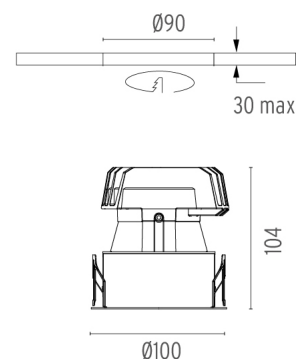

LIGHT SNIPER FIXED ROUND DALI VERSION

Number of heads	1
Mounting	Ceiling recessed
Lamps description	Power LED 11W 910 lm 2700K CRI 90
Luminaire luminous flux	Extreme Cut-off. See reference number
Voltage (V)	220/240
Environment	Indoor

OPTICAL

Light controller description	Bare lamps
Aiming	Fixed
Light distribution symmetry	Symmetric
Beam angle	15° Spot

ELECTRICAL

Transformer availability	Included
Transformer mounting	Remote
Transformer type	Electronic dimmable dali
Emergency	Without
Insulation class	Class II

PHYSICAL

Cutout diameter (mm)	90
Diameter (mm)	100
Recessed depth (mm)	165
Construction material	Aluminium
Weight (kg)	0,49

High-performance embedded light fixture for LED light source. Remote 220-240V power supply included.

- 03.4981.06.DA - 351lm Chrome
- 03.4981.GL.DA - 351lm Gold
- 03.4981.14.DA - 351lm Matt black

CERTIFICATIONS