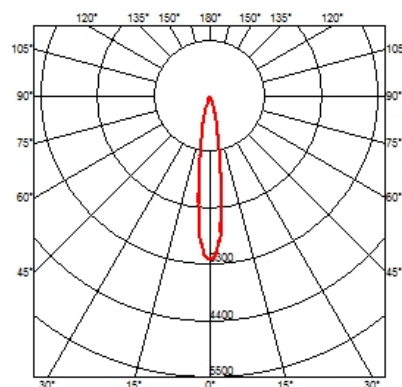

CERTIFICATIONS