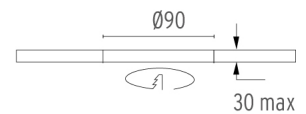

Light Sniper Fixed Round Dali Version . Accessories

○ 08.8229.30A

**Ceiling protector
accessory. Round**

Light Sniper Fixed Round Dali Version
designed by FLOS Architectural

High-performance embedded light
fixture for LED light source. Remote
220-240V power supply included.

- 03.4981.06.DA - 351lm Chrome
- 03.4981.GL.DA - 351lm Gold
- 03.4981.14.DA - 351lm Matt black

Light Sniper Fixed Round Dali Version . Lamps

Power LED

Lamp category:

LED

Socket:

Special base

Lamp type:

Power LED

CERTIFICATIONS