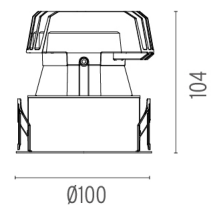

Light Sniper Fixed Round Dali Version . Accessories

○ 08.8229.30A

**Ceiling protector
accessory. Round**

Light Sniper Fixed Round Dali Version
designed by FLOS Architectural

High-performance embedded light
fixture for LED light source. Remote
220-240V power supply included.

- 03.4981.06.DA - 351lm Chrome
- 03.4981.GL.DA - 351lm Gold
- 03.4981.14.DA - 351lm Matt black

Light Sniper Fixed Round Dali Version . Lamps

Power LED

Lamp category:

LED

Socket:

Special base

Lamp type:

Power LED

CERTIFICATIONS