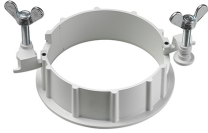

PHYSICAL

Cutout diameter (mm)	90
Diameter (mm)	100
Recessed depth (mm)	165
Construction material	Aluminium
Weight (kg)	0,49

Light Sniper Fixed Round Dali Version
designed by FLOS Architectural

High-performance embedded light fixture for LED light source. Remote 220-240V power supply included.

High-performance embedded light fixture for LED light source. Remote 220-240V power supply included.

- 03.4981.06.DA - 351lm Chrome
- 03.4981.GL.DA - 351lm Gold
- 03.4981.14.DA - 351lm Matt black

Mounting

○ 08.8239.00B

Flush ceiling round frame accessory

08.8243.00

08.8243.00.5U

08.8243.00.1U

Ceiling protector accessory.

08.8250.00

Concrete installation can.

CERTIFICATIONS

Light Sniper Fixed Round Dali Version . Accessories

○ 08.8229.30A

**Ceiling protector
accessory. Round**

Light Sniper Fixed Round Dali Version
designed by FLOS Architectural

High-performance embedded light
fixture for LED light source. Remote
220-240V power supply included.