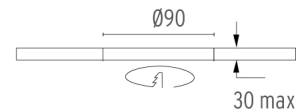

○ 08.8239.00B

Flush ceiling round frame accessory

08.8243.00

08.8243.00.5U

08.8243.00.1U

Ceiling protector accessory.

08.8250.00

Concrete installation can.