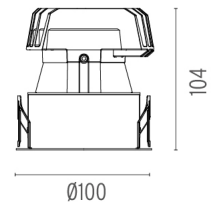

Light Sniper Fixed Round Dali Version . Accessories

Optical

08.8041.68

Elliptical light distribution lens

Elliptical light distribution lens in 4mm thick tempered glass.

● 08.8412.14

Honeycomb

"Honeycomb" anti-glare grid made of aluminium cells.

High-performance embedded light fixture for LED light source. Remote 220-240V power supply included.

- 03.4981.06.DA - 351lm Chrome
- 03.4981.GL.DA - 351lm Gold
- 03.4981.14.DA - 351lm Matt black

Mounting

○ 08.8239.00B

Flush ceiling round frame accessory

08.8243.00

08.8243.00.5U

08.8243.00.1U

Ceiling protector accessory.

08.8250.00

Concrete installation can.

CERTIFICATIONS