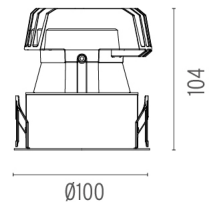

CERTIFICATIONS