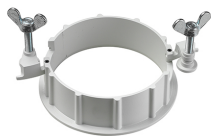

PHYSICAL

Cutout diameter (mm)	90
Diameter (mm)	100
Recessed depth (mm)	165
Construction material	Aluminium
Weight (kg)	0,49

Light Sniper Fixed Round
designed by FLOS Architectural

High-performance embedded light fixture for LED light source. Remote 220-240V power supply included.

- 03.4980.06A - 455lm Chrome
- 03.4980.GLA - 455lm Gold
- 03.4980.14A - 455lm Matt black

Mounting

○ 08.8239.00B

Flush ceiling round frame accessory

08.8243.00

08.8243.00.5U

08.8243.00.1U

Ceiling protector accessory.

08.8250.00

Concrete installation can.

CERTIFICATIONS

Light Sniper Fixed Round . Accessories

○ 08.8229.30A

**Ceiling protector
accessory. Round**

Light Sniper Fixed Round
designed by FLOS Architectural

High-performance embedded light
fixture for LED light source. Remote
220-240V power supply included.

- 03.4980.06A - 455lm Chrome
- 03.4980.GLA - 455lm Gold
- 03.4980.14A - 455lm Matt black

Light Sniper Fixed Round . Lamps

Power LED

Lamp category:

LED

Socket:

Special base

Lamp type: