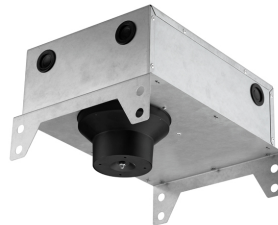

LIGHT SNIPER FIXED ROUND

Number of heads	1
Mounting	Ceiling recessed
Lamps description	Power LED 11W 1060 lm 3000K CRI 90
Luminaire luminous flux	Extreme Cut-off. See reference number
Voltage (V)	220/240
Environment	Indoor

PHYSICAL

Cutout diameter (mm)	90
Diameter (mm)	100
Recessed depth (mm)	165
Construction material	Aluminium
Weight (kg)	0,49

Light Sniper Fixed Round
designed by FLOS Architectural

High-performance embedded light fixture for LED light source. Remote 220-240V power supply included.

● 08.8412.14

Honeycomb

"Honeycomb" anti-glare grid made of aluminium cells.

Light Sniper Fixed Round designed by FLOS Architectural

High-performance embedded light fixture for LED light source. Remote 220-240V power supply included.

- 03.4980.06A - 455lm Chrome
- 03.4980.GLA - 455lm Gold
- 03.4980.14A - 455lm Matt black

Mounting

○ 08.8239.00B

Flush ceiling round frame accessory

08.8243.00

08.8243.00.5U

08.8243.00.1U

Ceiling protector accessory.