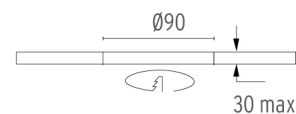

CERTIFICATIONS