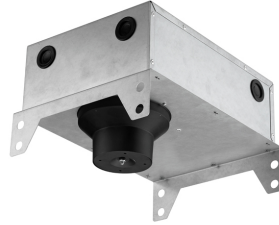

LIGHT SNIPER ADJUSTABLE SQUARE DALI

Number of heads	1
Mounting	Ceiling recessed
Lamps description	Phosphor LED 9W 800 lm 3000K CRI 98
Luminaire luminous flux	Extreme Cut-off. See reference number
Voltage (V)	220/240
Environment	Indoor

PHYSICAL

Cutout diameter (mm)	90
Length (mm)	100
Width (mm)	100
Recessed depth (mm)	125
Construction material	Aluminium
Weight (kg)	0,51

Light Sniper Adjustable Square Dali
designed by FLOS Architectural

Light Sniper Adjustable Square Dali . Accessories

Mounting

○ 08.8240.00B

**Flush ceiling square
frame accessory**

08.8243.00

08.8243.00.5U

08.8243.00.1U

**Ceiling protector
accessory.**

08.8250.00

**Concrete instalation
can.**

Light Sniper Adjustable Square Dali
designed by FLOS Architectural

High-performance embedded light
fixture for LED light source. Remote
220-240V power supply included.