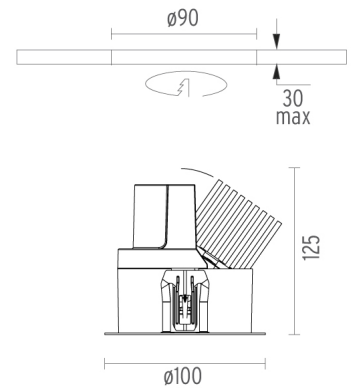

CERTIFICATIONS