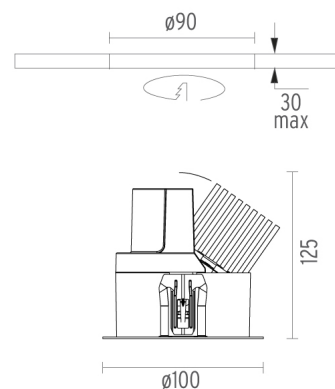

Light Sniper Adjustable Square Dali . Lamps

Phosphor LED

Lamp category:
LED

Lamp type:
Phosphor LED

Light Sniper Adjustable Square Dali designed by FLOS Architectural

High-performance embedded light fixture for LED light source. Remote 220-240V power supply included.

- 03.4687.06ADA - 153lm Chrome
- 03.4687.GLADA - 153lm Gold
- 03.4687.14ADA - 153lm Matt black

CERTIFICATIONS