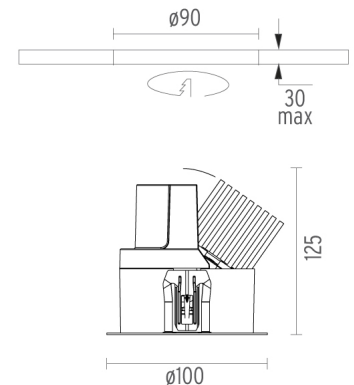

LIGHT SNIPER ADJUSTABLE SQUARE DALI

Number of heads	1
Mounting	Ceiling recessed
Lamps description	Phosphor LED 9W 800 lm 3000K CRI 98
Luminaire luminous flux	Extreme Cut-off. See reference number
Voltage (V)	220/240
Environment	Indoor

OPTICAL

Light controller description	Bare lamps
Aiming	Adjustable
Light distribution symmetry	Symmetric
Beam angle	24°

ELECTRICAL

Transformer availability	Included
Transformer mounting	Remote
Transformer type	Electronic dimmable dali
Emergency	Without
Insulation class	Class II

PHYSICAL

Cutout diameter (mm)	90
Length (mm)	100
Width (mm)	100
Recessed depth (mm)	125
Construction material	Aluminium
Weight (kg)	0,51

High-performance embedded light fixture for LED light source. Remote 220-240V power supply included.

- 03.4687.06ADA - 153lm Chrome
- 03.4687.GLADA - 153lm Gold
- 03.4687.14ADA - 153lm Matt black

CERTIFICATIONS