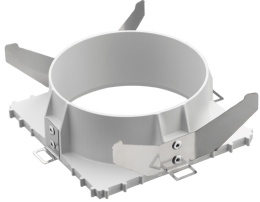

LIGHT SNIPER ADJUSTABLE SQUARE DALI

Number of heads	1
Mounting	Ceiling recessed
Lamps description	Phosphor LED 9W 800 lm 3000K CRI 98
Luminaire luminous flux	Extreme Cut-off. See reference number
Voltage (V)	220/240
Environment	Indoor

PHYSICAL

Cutout diameter (mm)	90
Length (mm)	100
Width (mm)	100
Recessed depth (mm)	125
Construction material	Aluminium
Weight (kg)	0,51

Light Sniper Adjustable Square Dali
designed by FLOS Architectural

Light Sniper Adjustable Square Dali . Accessories

Mounting

○ 08.8240.00B

**Flush ceiling square
frame accessory**

08.8243.00

08.8243.00.5U

08.8243.00.1U

**Ceiling protector
accessory.**

08.8250.00

**Concrete instalation
can.**

Light Sniper Adjustable Square Dali
designed by FLOS Architectural

High-performance embedded light
fixture for LED light source. Remote
220-240V power supply included.