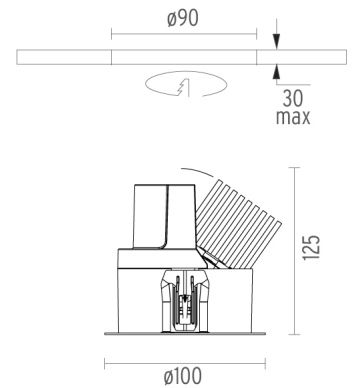

Light Sniper Adjustable Square I-10V . Accessories

Mounting

○ 08.8240.00B
Flush ceiling square frame accessory

08.8243.00
08.8243.00.5U
08.8243.00.1U
Ceiling protector accessory.

08.8250.00
Concrete installation can.

High-performance embedded light fixture for LED light source. Remote 220-240V power supply included.

- 03.4687.06AIV - 153lm Chrome
- 03.4687.GLAIV - 153lm Gold
- 03.4687.14AIV - 153lm Matt black

○ 08.8222.30A
Ceiling protector accessory. Square

CERTIFICATIONS