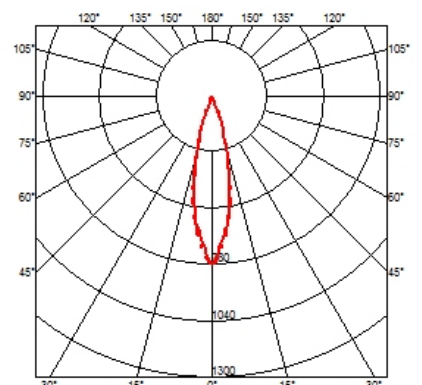

CERTIFICATIONS