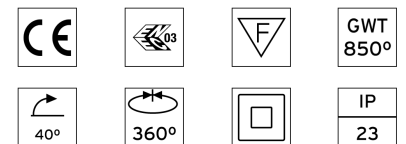

CERTIFICATIONS