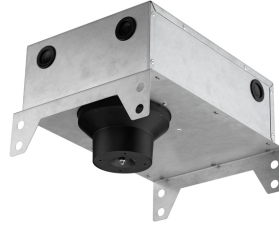

LIGHT SNIPER ADJUSTABLE SQUARE I-10V

Number of heads	1
Mounting	Ceiling recessed
Lamps description	Phosphor LED 9W 800 lm 3000K CRI 98
Luminaire luminous flux	Extreme Cut-off. See reference number
Voltage (V)	220/240
Environment	Indoor

PHYSICAL

Cutout diameter (mm)	90
Length (mm)	100
Width (mm)	100
Recessed depth (mm)	125
Construction material	Aluminium
Weight (kg)	0,51

Light Sniper Adjustable Square I-10V
designed by FLOS Architectural

Light Sniper Adjustable Square I-10V . Accessories

Mounting

○ 08.8240.00B
Flush ceiling square frame accessory

08.8243.00
08.8243.00.5U
08.8243.00.1U
Ceiling protector accessory.

08.8250.00
Concrete installation can.

Light Sniper Adjustable Square I-10V
designed by FLOS Architectural

High-performance embedded light fixture for LED light source. Remote 220-240V power supply included.

- 03.4687.06AIV - 153lm Chrome
- 03.4687.GLAIV - 153lm Gold
- 03.4687.14AIV - 153lm Matt black