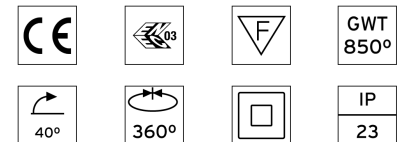

CERTIFICATIONS