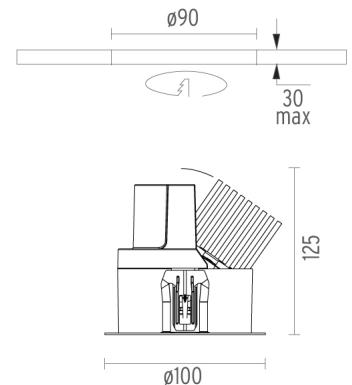

LIGHT SNIPER ADJUSTABLE SQUARE I-10V

Number of heads	1
Mounting	Ceiling recessed
Lamps description	Phosphor LED 9W 800 lm 3000K CRI 98
Luminaire luminous flux	Extreme Cut-off. See reference number
Voltage (V)	220/240
Environment	Indoor

OPTICAL

Light controller description	Bare lamps
Aiming	Adjustable
Light distribution symmetry	Symmetric
Beam angle	24°

ELECTRICAL

Transformer availability	Included
Transformer mounting	Remote
Transformer type	Electronic dimmable I-10V
Emergency	Without
Insulation class	Class II

PHYSICAL

Cutout diameter (mm)	90
Length (mm)	100
Width (mm)	100
Recessed depth (mm)	125
Construction material	Aluminium
Weight (kg)	0,51

High-performance embedded light fixture for LED light source. Remote 220-240V power supply included.

- 03.4687.06AIV - 153lm Chrome
- 03.4687.GLAIV - 153lm Gold
- 03.4687.14AIV - 153lm Matt black

CERTIFICATIONS