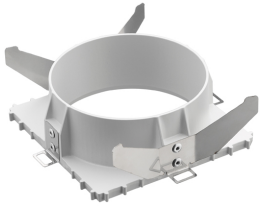

LIGHT SNIPER ADJUSTABLE SQUARE I-10V

Number of heads	1
Mounting	Ceiling recessed
Lamps description	Phosphor LED 9W 800 lm 3000K CRI 98
Luminaire luminous flux	Extreme Cut-off. See reference number
Voltage (V)	220/240
Environment	Indoor

PHYSICAL

Cutout diameter (mm)	90
Length (mm)	100
Width (mm)	100
Recessed depth (mm)	125
Construction material	Aluminium
Weight (kg)	0,51

Light Sniper Adjustable Square I-10V
designed by FLOS Architectural

Light Sniper Adjustable Square I-10V . Accessories

Mounting

○ 08.8240.00B
Flush ceiling square frame accessory

08.8243.00
08.8243.00.5U
08.8243.00.1U
Ceiling protector accessory.

08.8250.00
Concrete installation can.

Light Sniper Adjustable Square I-10V
designed by FLOS Architectural

High-performance embedded light fixture for LED light source. Remote 220-240V power supply included.

- 03.4687.06AIV - 153lm Chrome
- 03.4687.GLAIV - 153lm Gold
- 03.4687.14AIV - 153lm Matt black