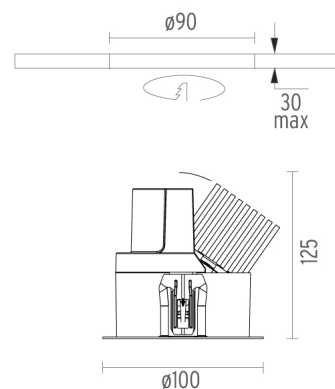

Light Sniper Adjustable Square I-10V . Lamps

Phosphor LED

Lamp category:
LED

Lamp type:
Phosphor LED

High-performance embedded light fixture for LED light source. Remote 220-240V power supply included.

- 03.4687.06AIV - 153lm Chrome
- 03.4687.GLAIV - 153lm Gold
- 03.4687.14AIV - 153lm Matt black

CERTIFICATIONS