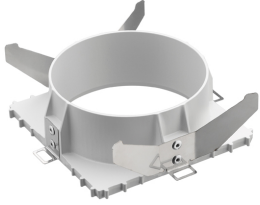

Light Sniper Adjustable Square I-10V . Accessories

Mounting

08.8240.00B

Flush ceiling square frame accessory