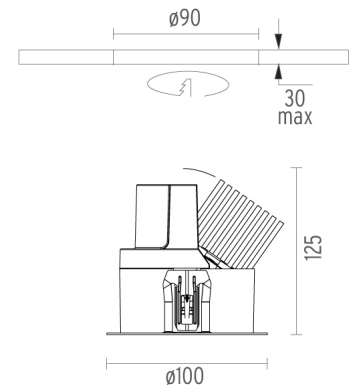

LIGHT SNIPER ADJUSTABLE SQUARE I-10V

Number of heads	1
Mounting	Ceiling recessed
Lamps description	Phosphor LED 9W 800 lm 3000K CRI 98
Luminaire luminous flux	Extreme Cut-off. See reference number
Voltage (V)	220/240
Environment	Indoor

OPTICAL

Light controller description	Bare lamps
Aiming	Adjustable
Light distribution symmetry	Symmetric
Beam angle	36°

ELECTRICAL

Transformer availability	Included
Transformer mounting	Remote
Transformer type	Electronic dimmable I-10V
Emergency	Without
Insulation class	Class II

PHYSICAL

Cutout diameter (mm)	90
Length (mm)	100
Width (mm)	100
Recessed depth (mm)	125
Construction material	Aluminium
Weight (kg)	0,51

High-performance embedded light fixture for LED light source. Remote 220-240V power supply included.

- 03.4686.06AIV - 281lm Chrome
- 03.4686.GLAIV - 281lm Gold
- 03.4686.14AIV - 281lm Matt black

CERTIFICATIONS