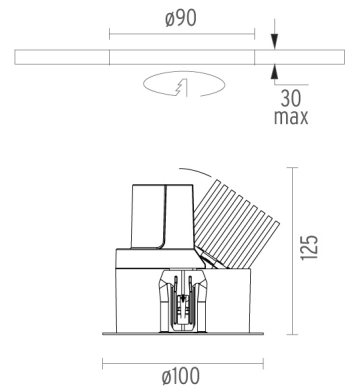

Light Sniper Adjustable Square I-10V . Lamps

Phosphor LED

Lamp category:
LED

Lamp type:
Phosphor LED

High-performance embedded light fixture for LED light source. Remote 220-240V power supply included.

- 03.4686.06AIV - 281lm Chrome
- 03.4686.GLAIV - 281lm Gold
- 03.4686.14AIV - 281lm Matt black

CERTIFICATIONS