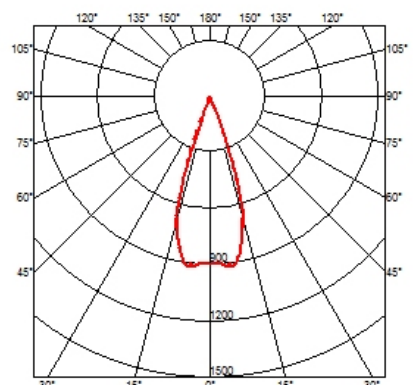

CERTIFICATIONS