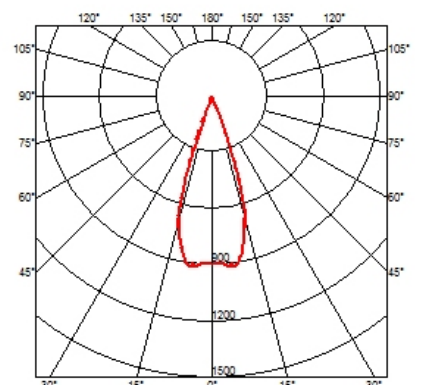

CERTIFICATIONS