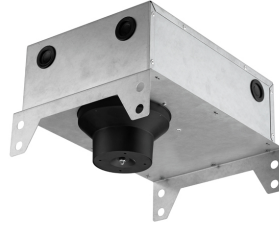

### Mounting

08.8240.00B

**Flush ceiling square frame accessory**

08.8243.00

08.8243.00.5U

08.8243.00.1U

**Ceiling protector accessory.**

08.8250.00

**Concrete installation can.**

**Light Sniper Adjustable Square I-10V**  
designed by FLOS Architectural

High-performance embedded light fixture for LED light source. Remote 220-240V power supply included.