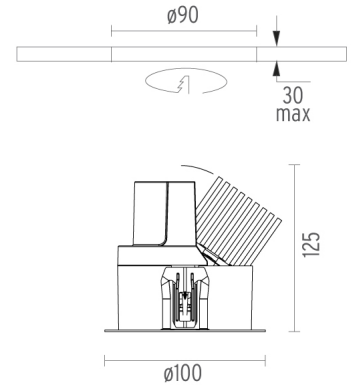

Light Sniper Adjustable Square I-10V . Accessories

Mounting

08.8240.00B

Flush ceiling square frame accessory

08.8243.00

08.8243.00.5U

08.8243.00.1U

Ceiling protector accessory.

08.8250.00

Concrete installation can.

Light Sniper Adjustable Square I-10V
designed by FLOS Architectural

High-performance embedded light fixture for LED light source. Remote 220-240V power supply included.

- 03.4686.06AIV - 281lm Chrome
- 03.4686.GLAIV - 281lm Gold
- 03.4686.14AIV - 281lm Matt black

08.8222.30A

Ceiling protector accessory. Square

CERTIFICATIONS