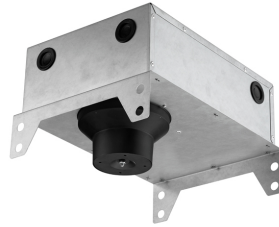

LIGHT SNIPER ADJUSTABLE ROUND DALI

Number of heads	1
Mounting	Ceiling recessed
Lamps description	Phosphor LED 9W 800 lm 3000K CRI 98
Luminaire luminous flux	Extreme Cut-off. See reference number
Voltage (V)	220/240
Environment	Indoor

PHYSICAL

Cutout diameter (mm)	90
Diameter (mm)	100
Recessed depth (mm)	125
Construction material	Aluminium
Weight (kg)	0,51

Light Sniper Adjustable Round Dali
designed by FLOS Architectural

High-performance embedded light fixture for LED light source. Remote 220-240V power supply included.

- 03.4683.06ADA - 125lm Chrome
- 03.4683.GLADA - 125lm Gold
- 03.4683.14ADA - 125lm Matt black

CERTIFICATIONS

Light Sniper Adjustable Round Dali . Accessories

Mounting

○ 08.8239.00B

Flush ceiling round frame accessory

08.8243.00

08.8243.00.5U

08.8243.00.1U

Ceiling protector accessory.

08.8250.00

Concrete installation can.

Light Sniper Adjustable Round Dali
designed by FLOS Architectural

High-performance embedded light fixture for LED light source. Remote 220-240V power supply included.