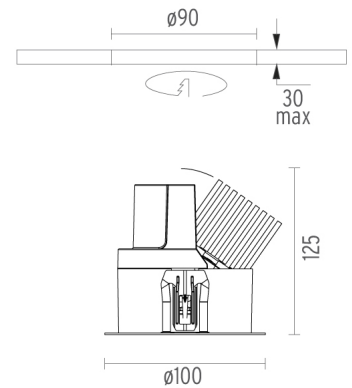

Light Sniper Adjustable Round Dali . Accessories

Mounting

○ 08.8239.00B

Flush ceiling round frame accessory

08.8243.00

08.8243.00.5U

08.8243.00.1U

Ceiling protector accessory.

08.8250.00

Concrete installation can.

Light Sniper Adjustable Round Dali
designed by FLOS Architectural

High-performance embedded light fixture for LED light source. Remote 220-240V power supply included.

- 03.4683.06ADA - 125lm Chrome
- 03.4683.GLADA - 125lm Gold
- 03.4683.14ADA - 125lm Matt black

○ 08.8229.30A

Ceiling protector accessory. Round

CERTIFICATIONS