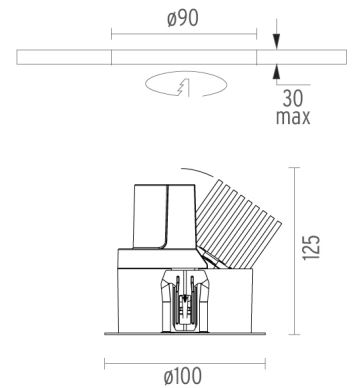

Light Sniper Adjustable Round Dali . Lamps

Phosphor LED

Lamp category:
LED

Lamp type:
Phosphor LED

Light Sniper Adjustable Round Dali
designed by FLOS Architectural

High-performance embedded light fixture for LED light source. Remote 220-240V power supply included.

- 03.4683.06ADA - 125lm Chrome
- 03.4683.GLADA - 125lm Gold
- 03.4683.14ADA - 125lm Matt black

CERTIFICATIONS