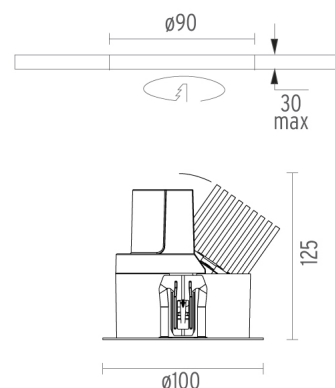

LIGHT SNIPER ADJUSTABLE ROUND DALI

Number of heads	1
Mounting	Ceiling recessed
Lamps description	Phosphor LED 9W 800 lm 3000K CRI 98
Luminaire luminous flux	Extreme Cut-off. See reference number
Voltage (V)	220/240
Environment	Indoor

OPTICAL

Light controller description	Bare lamps
Aiming	Adjustable
Light distribution symmetry	Symmetric
Beam angle	23°

ELECTRICAL

Transformer availability	Included
Transformer mounting	Remote
Transformer type	Electronic dimmable dali
Emergency	Without
Insulation class	Class II

PHYSICAL

Cutout diameter (mm)	90
Diameter (mm)	100
Recessed depth (mm)	125
Construction material	Aluminium
Weight (kg)	0,51

High-performance embedded light fixture for LED light source. Remote 220-240V power supply included.

- 03.4683.06ADA - 125lm Chrome
- 03.4683.GLADA - 125lm Gold
- 03.4683.14ADA - 125lm Matt black

CERTIFICATIONS