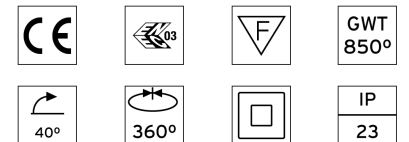

CERTIFICATIONS