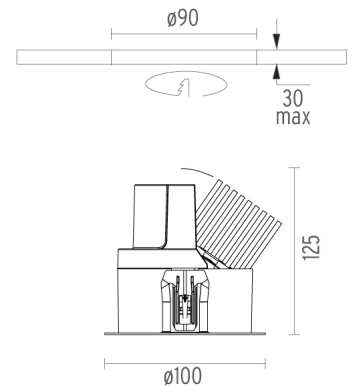

LIGHT SNIPER ADJUSTABLE ROUND I-10V

Number of heads	1
Mounting	Ceiling recessed
Lamps description	Phosphor LED 9W 800 lm 3000K CRI 98
Luminaire luminous flux	Extreme Cut-off. See reference number
Voltage (V)	220/240
Environment	Indoor

OPTICAL

Light controller description	Bare lamps
Aiming	Adjustable
Light distribution symmetry	Symmetric
Beam angle	35°

ELECTRICAL

Transformer availability	Included
Transformer mounting	Remote
Transformer type	Electronic dimmable I-10V
Emergency	Without
Insulation class	Class II

PHYSICAL

Cutout diameter (mm)	90
Diameter (mm)	100
Recessed depth (mm)	125
Construction material	Aluminium
Weight (kg)	0,51

High-performance embedded light fixture for LED light source. Remote 220-240V power supply included.

- 03.4682.06AIV - 248lm Chrome
- 03.4682.GLAIV - 248lm Gold
- 03.4682.14AIV - 248lm Matt black

CERTIFICATIONS