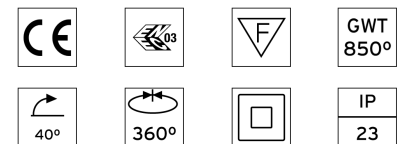

CERTIFICATIONS