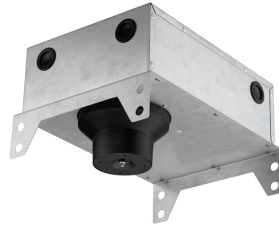

LIGHT SNIPER ADJUSTABLE ROUND I-10V

Number of heads	1
Mounting	Ceiling recessed
Lamps description	Phosphor LED 9W 800 lm 3000K CRI 98
Luminaire luminous flux	Extreme Cut-off. See reference number
Voltage (V)	220/240
Environment	Indoor

PHYSICAL

Cutout diameter (mm)	90
Diameter (mm)	100
Recessed depth (mm)	125
Construction material	Aluminium
Weight (kg)	0,51

Light Sniper Adjustable Round I-10V
designed by FLOS Architectural

High-performance embedded light fixture for LED light source. Remote 220-240V power supply included.

- 03.4682.06AIV - 248lm Chrome
- 03.4682.GLAIV - 248lm Gold
- 03.4682.14AIV - 248lm Matt black

CERTIFICATIONS

Light Sniper Adjustable Round I-10V . Accessories

Mounting

○ 08.8239.00B
Flush ceiling round frame accessory

08.8243.00
08.8243.00.5U
08.8243.00.1U
Ceiling protector accessory.

08.8250.00
Concrete installation can.

Light Sniper Adjustable Round I-10V
designed by FLOS Architectural

High-performance embedded light fixture for LED light source. Remote 220-240V power supply included.