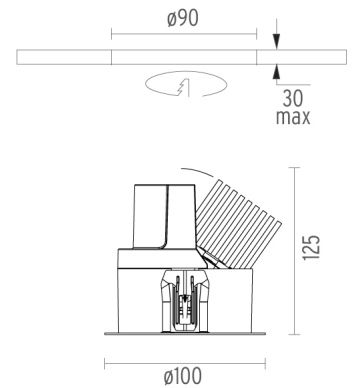

○ 08.8229.30A
Ceiling protector accessory. Round