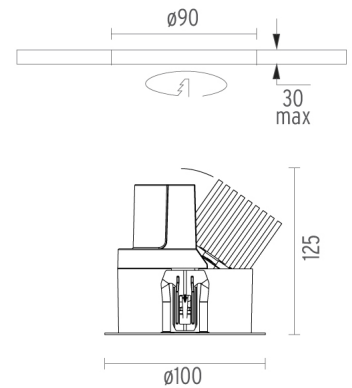

Light Sniper Adjustable Round I-10V . Lamps

Phosphor LED

Lamp category:
LED

Lamp type:
Phosphor LED

High-performance embedded light fixture for LED light source. Remote 220-240V power supply included.

- 03.4682.06A1V - 248lm Chrome
- 03.4682.GLA1V - 248lm Gold
- 03.4682.14A1V - 248lm Matt black

CERTIFICATIONS