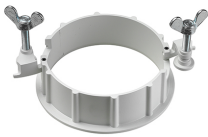

PHYSICAL

Cutout diameter (mm)	90
Diameter (mm)	100
Recessed depth (mm)	125
Construction material	Aluminium
Weight (kg)	0,51

Light Sniper Adjustable Round I-10V
designed by FLOS Architectural

High-performance embedded light fixture for LED light source. Remote 220-240V power supply included.

08.8243.00
08.8243.00.5U
08.8243.00.1U
Ceiling protector accessory.

08.8250.00
Concrete installation can.

Light Sniper Adjustable Round I-10V
designed by FLOS Architectural

High-performance embedded light fixture for LED light source. Remote 220-240V power supply included.

- 03.4682.06A1V - 248lm Chrome
- 03.4682.GLA1V - 248lm Gold
- 03.4682.14A1V - 248lm Matt black

○ 08.8229.30A
Ceiling protector accessory. Round

CERTIFICATIONS

Light Sniper Adjustable Round I-10V . Lamps

Phosphor LED

Lamp category:
LED

Lamp type:
Phosphor LED

Light Sniper Adjustable Round I-10V
designed by FLOS Architectural

High-performance embedded light fixture for LED light source. Remote 220-240V power supply included.