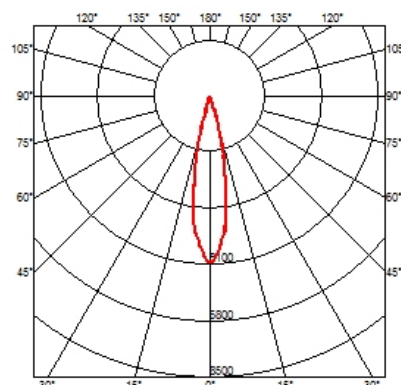

CERTIFICATIONS