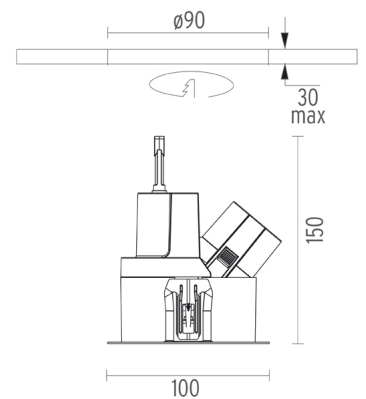

Light Sniper Adjustable Square . Accessories

Optical

08.8042.64.OD

Colored filters

Colored filters in 3 mm dichroic material

08.8042.65.OD

Colored filters

Colored filters in 3 mm dichroic material

08.8042.66.OD

Colored filters

Colored filters in 3 mm dichroic material

08.8042.67.OD

Colored filters

Colored filters in 3 mm dichroic material

08.8042.98.OD

Colored filters

Colored filters in 3 mm dichroic material

08.8042.68

Colored filters

Colored filters in 3 mm dichroic material

08.8042.69

Colored filters

Colored filters in 3 mm dichroic material

08.8042.CL

Colored filters

Colored filters in 3 mm dichroic material

08.8042.DL

Colored filters

Colored filters in 3 mm dichroic material

High performance 12V halogen lamp recessed downlight. Remote transformer not included

- 03.4671.06 Chrome
- 03.4671.GL Gold
- 03.4671.14 Matt black

CERTIFICATIONS