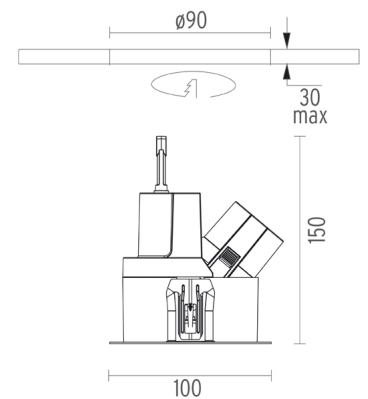

Light Sniper Adjustable Square . Accessories

○ 08.8222.30A

**Ceiling protector
accessory. Square**

Light Sniper Adjustable Square
designed by FLOS Architectural

High performance 12V halogen lamp
recessed downlight. Remote
transformer not included

- 03.4671.06 Chrome
- 03.4671.GL Gold
- 03.4671.14 Matt black

Light Sniper Adjustable Square . Lamps

60.6392

QR-CBC 51

Lamp Watt:

20 W

Lamp category:

Halogen low voltage

Socket:

GX5.3

Lamp angle:

10 °

Color temperature (K):

3000 °K

Catalog reference:

60.6392

Lamp type:

QR-CBC 51

60.6359

QR-CBC 51

Lamp Watt:

50 W

Lamp category:

Halogen low voltage

Socket:

GX5.3

Lamp angle:

24 °

Color temperature (K):

3000 °K

Catalog reference:

60.6359

Lamp type:

QR-CBC 51

60.6360

QR-CBC 51

Lamp Watt:

50 W

Lamp category:

Halogen low voltage

Socket:

GX5.3

Lamp angle:

38 °

Color temperature (K):

3000 °K

Catalog reference:

60.6360

Lamp type:

QR-CBC 51

CERTIFICATIONS