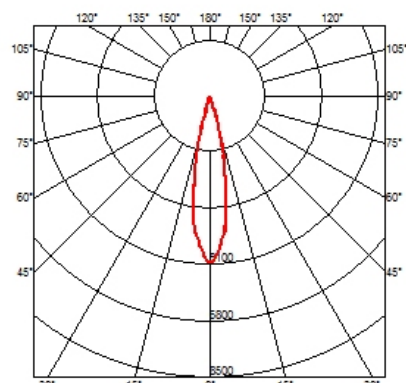

CERTIFICATIONS

Light Sniper Adjustable Square . Lamps

60.6357
QR-CBC 51
Lamp Watt:
 35 W
Lamp category:
 Halogen low voltage
Socket:
 GX5.3
Lamp angle:
 60 °
Color temperature (K):
 3000 °K
Catalog reference:
 60.6357
Lamp type:
 QR-CBC 51