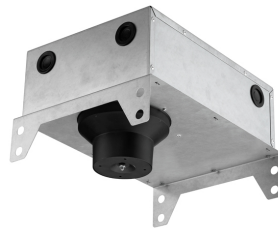

Light Sniper Adjustable Square . Accessories

08.8042.ND

Colored filters

Colored filters in 3 mm dichroic material

● 08.8241.14

Honeycomb

"Honeycomb" anti-glare grid made of aluminium cells.

Light Sniper Adjustable Square designed by FLOS Architectural

High performance 12V halogen lamp recessed downlight. Remote transformer not included

- 03.4671.06 Chrome
- 03.4671.GL Gold
- 03.4671.14 Matt black

Mounting

○ 08.8240.00B

Flush ceiling square frame accessory

08.8243.00

08.8243.00.5U

08.8243.00.1U

Ceiling protector accessory.

08.8250.00

Concrete instalation can.

CERTIFICATIONS