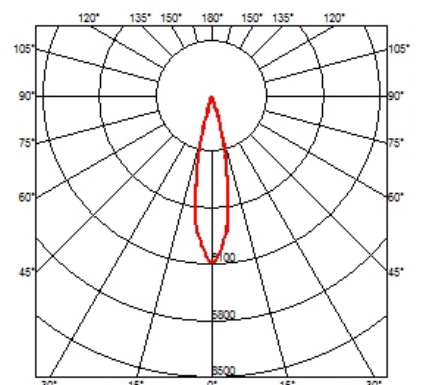

CERTIFICATIONS