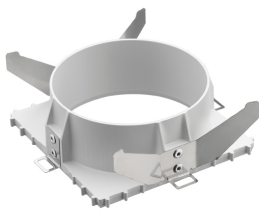

Mounting

○ 08.8240.00B

Flush ceiling square frame accessory