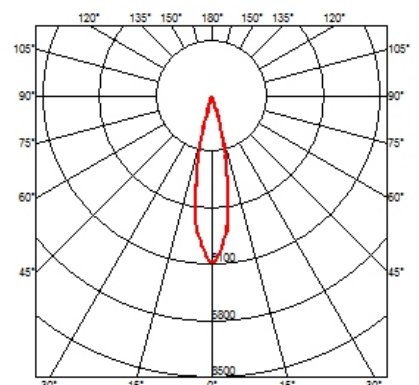

CERTIFICATIONS