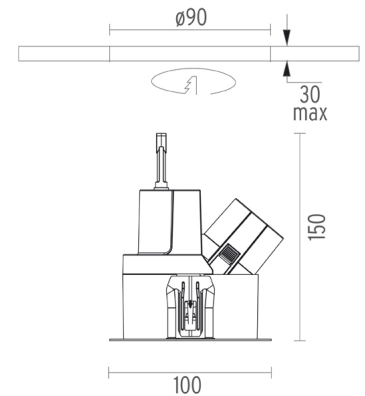

Concrete instalation can.