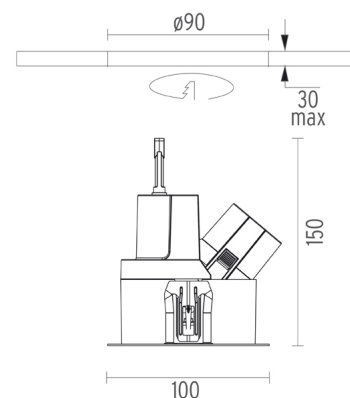

LIGHT SNIPER ADJUSTABLE SQUARE

Number of heads	1
Mounting	Ceiling recessed
Lamps description	QR-CBC 51 GX5.3 Max 50W or LED QR-CBC 51 GX5.3 7/10W
Voltage (V)	12
Environment	Indoor
Notes	Color filters: Power limited to 35W; accessories for the versions QR-CBC 51 Fixed & Adjustable, except LED QR-CBC 51 Fixed.

OPTICAL

Light controller description	Bare lamps
Aiming	Adjustable
Light distribution symmetry	Symmetric
Beam angle	10°, 24°, 25°, 36°, 38°, 60°

ELECTRICAL

Transformer availability	Separate item
Transformer mounting	Remote
Transformer type	Electronic dimmable
Emergency	Without
Insulation class	Class III

PHYSICAL

Length (mm)	100
Width (mm)	100
Recessed depth (mm)	150
Construction material	Aluminium
Weight (kg)	0,36

High performance 12V halogen lamp recessed downlight. Remote transformer not included

	03.4671.06	Chrome
	03.4671.GL	Gold
	03.4671.14	Matt black

CERTIFICATIONS