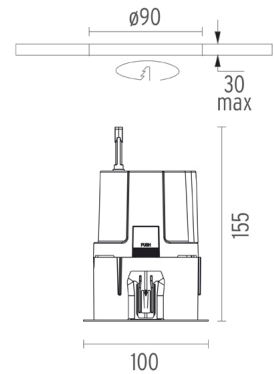

CERTIFICATIONS