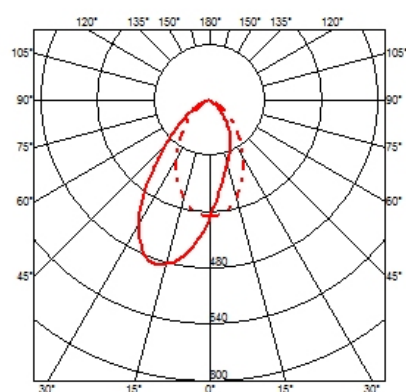

CERTIFICATIONS