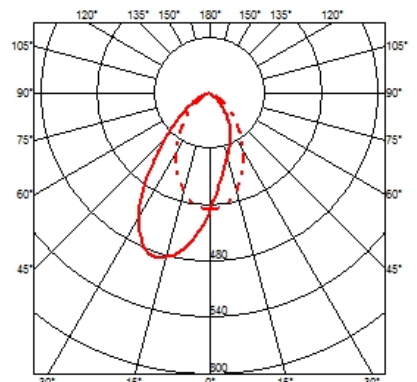

CERTIFICATIONS