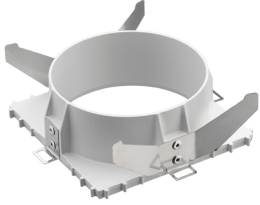

LIGHT SNIPER WALL-WASHER SQUARE

Number of heads	1
Mounting	Ceiling recessed
Lamps description	QR-CBC 5I GX5.3 Max 50W
Voltage (V)	12
Environment	Indoor

OPTICAL

Light controller description	Lens
Aiming	Fixed
Light distribution symmetry	Asymmetric
Beam angle	10°, 24°, 36°, 38°, 60°

ELECTRICAL

Transformer availability	Separate item
Transformer mounting	Remote
Transformer type	Electronic dimmable
Emergency	Without
Insulation class	Class III

PHYSICAL

Cutout diameter (mm)	90
Length (mm)	100
Width (mm)	100
Recessed depth (mm)	155
Construction material	Aluminium
Weight (kg)	0,50

Light Sniper Wall-Washer Square
designed by FLOS Architectural

High performance 12V halogen lamp recessed downlight. Remote transformer not included

03.4651.06

Chrome

CERTIFICATIONS

Light Sniper Wall-Washer Square . Accessories

Mounting

○ 08.8240.00B
Flush ceiling square frame accessory

08.8243.00
08.8243.00.5U
08.8243.00.1U
Ceiling protector accessory.

08.8250.00
Concrete instalation can.

Light Sniper Wall-Washer Square
designed by FLOS Architectural