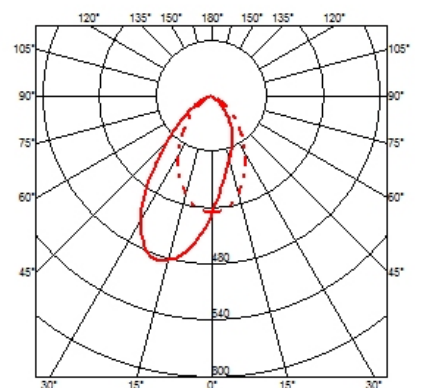

Light Sniper Wall-Washer Square . Accessories

Mounting

○ 08.8240.00B
Flush ceiling square frame accessory

08.8243.00
08.8243.00.5U
08.8243.00.1U
Ceiling protector accessory.

08.8250.00
Concrete instalation can.

High performance 12V halogen lamp recessed downlight. Remote transformer not included

● 03.4651.06 Chrome

CERTIFICATIONS