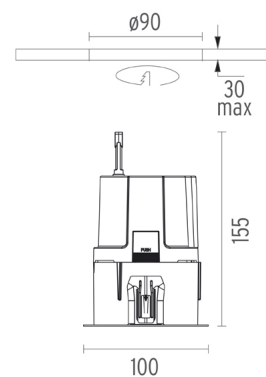

Light Sniper Wall-Washer Square
designed by FLOS Architectural

High performance 12V halogen lamp
recessed downlight. Remote
transformer not included

03.4651.06

Chrome

CERTIFICATIONS