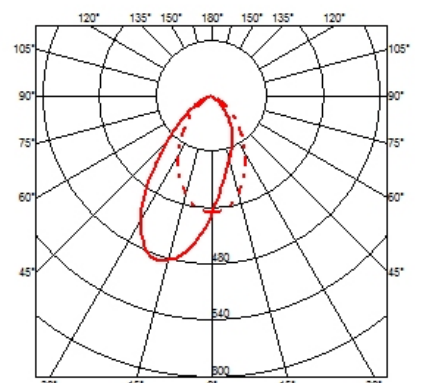

CERTIFICATIONS