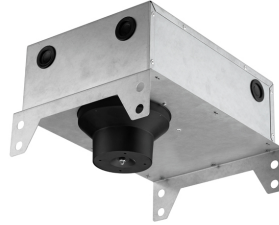

LIGHT SNIPER WALL-WASHER SQUARE

Number of heads	1
Mounting	Ceiling recessed
Lamps description	QR-CBC 5I GX5.3 Max 50W
Voltage (V)	12
Environment	Indoor

OPTICAL

Light controller description	Lens
Aiming	Fixed
Light distribution symmetry	Asymmetric
Beam angle	10°, 24°, 36°, 38°, 60°

ELECTRICAL

Transformer availability	Separate item
Transformer mounting	Remote
Transformer type	Electronic dimmable
Emergency	Without
Insulation class	Class III

PHYSICAL

Cutout diameter (mm)	90
Length (mm)	100
Width (mm)	100
Recessed depth (mm)	155
Construction material	Aluminium
Weight (kg)	0,50

Light Sniper Wall-Washer Square
designed by FLOS Architectural

High performance 12V halogen lamp recessed downlight. Remote transformer not included

03.4651.06

Chrome

CERTIFICATIONS

Light Sniper Wall-Washer Square . Accessories

Mounting

○ 08.8240.00B
Flush ceiling square frame accessory

08.8243.00
08.8243.00.5U
08.8243.00.1U
Ceiling protector accessory.

08.8250.00
Concrete instalation can.

Light Sniper Wall-Washer Square
designed by FLOS Architectural