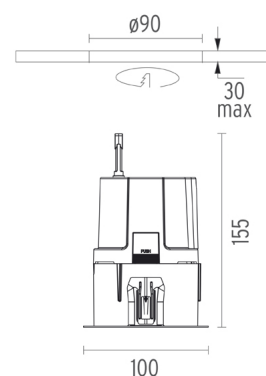

LIGHT SNIPER WALL-WASHER SQUARE

Number of heads	1
Mounting	Ceiling recessed
Lamps description	QR-CBC 5I GX5.3 Max 50W
Voltage (V)	12
Environment	Indoor

OPTICAL

Light controller description	Lens
Aiming	Fixed
Light distribution symmetry	Asymmetric
Beam angle	10°, 24°, 36°, 38°, 60°

ELECTRICAL

Transformer availability	Separate item
Transformer mounting	Remote
Transformer type	Electronic dimmable
Emergency	Without
Insulation class	Class III

PHYSICAL

Cutout diameter (mm)	90
Length (mm)	100
Width (mm)	100
Recessed depth (mm)	155
Construction material	Aluminium
Weight (kg)	0,50

High performance 12V halogen lamp recessed downlight. Remote transformer not included

03.4651.06

Chrome

CERTIFICATIONS