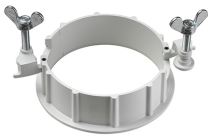

PHYSICAL

Cutout diameter (mm)	90
Diameter (mm)	100
Recessed depth (mm)	115
Construction material	Aluminium
Weight (kg)	0,51

Light Sniper Fixed Round Dali
designed by FLOS Architectural

High-performance embedded light fixture for LED light source. Remote 220-240V power supply included.

08.8243.00

08.8243.00.5U

08.8243.00.1U

Ceiling protector accessory.

08.8250.00

Concrete installation can.

Light Sniper Fixed Round Dali
designed by FLOS Architectural

High-performance embedded light fixture for LED light source. Remote 220-240V power supply included.

- 03.4632.06ADA - 138lm Chrome
- 03.4632.GLADA - 138lm Gold
- 03.4632.14ADA - 138lm Matt black

○ 08.8229.30A

Ceiling protector accessory. Round

CERTIFICATIONS

Light Sniper Fixed Round Dali . Lamps

Phosphor LED

Lamp category:
LED

Lamp type:
Phosphor LED

Light Sniper Fixed Round Dali
designed by FLOS Architectural

High-performance embedded light fixture for LED light source. Remote 220-240V power supply included.