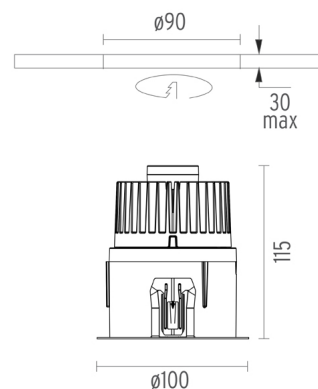

CERTIFICATIONS