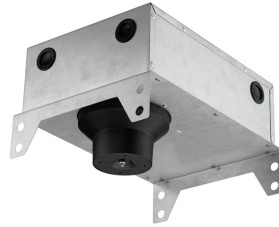

LIGHT SNIPER FIXED ROUND DALI

Number of heads	1
Mounting	Ceiling recessed
Lamps description	Phosphor LED 9W 800 lm 3000K CRI 98
Luminaire luminous flux	Extreme Cut-off. See reference number
Voltage (V)	220/240
Environment	Indoor

PHYSICAL

Cutout diameter (mm)	90
Diameter (mm)	100
Recessed depth (mm)	115
Construction material	Aluminium
Weight (kg)	0,51

Light Sniper Fixed Round Dali
designed by FLOS Architectural

High-performance embedded light fixture for LED light source. Remote 220-240V power supply included.

- 03.4632.06ADA - 138lm Chrome
- 03.4632.GLADA - 138lm Gold
- 03.4632.14ADA - 138lm Matt black

CERTIFICATIONS

Light Sniper Fixed Round Dali . Accessories

Mounting

○ 08.8239.00B

Flush ceiling round frame accessory

08.8243.00

08.8243.00.5U

08.8243.00.1U

Ceiling protector accessory.

08.8250.00

Concrete installation can.

Light Sniper Fixed Round Dali
designed by FLOS Architectural

High-performance embedded light fixture for LED light source. Remote 220-240V power supply included.