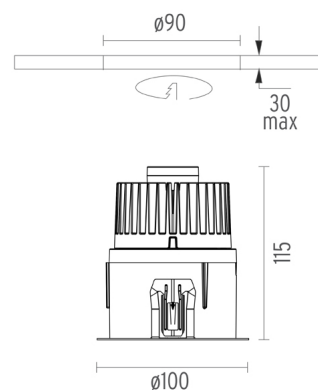

LIGHT SNIPER FIXED ROUND DALI

Number of heads	1
Mounting	Ceiling recessed
Lamps description	Phosphor LED 9W 800 lm 3000K CRI 98
Luminaire luminous flux	Extreme Cut-off. See reference number
Voltage (V)	220/240
Environment	Indoor

OPTICAL

Light controller description	Bare lamps
Aiming	Fixed
Light distribution symmetry	Symmetric
Beam angle	23°

ELECTRICAL

Transformer availability	Included
Transformer mounting	Remote
Transformer type	Electronic dimmable dali
Emergency	Without
Insulation class	Class II

PHYSICAL

Cutout diameter (mm)	90
Diameter (mm)	100
Recessed depth (mm)	115
Construction material	Aluminium
Weight (kg)	0,51

High-performance embedded light fixture for LED light source. Remote 220-240V power supply included.

- 03.4632.06ADA - 138lm Chrome
- 03.4632.GLADA - 138lm Gold
- 03.4632.14ADA - 138lm Matt black

CERTIFICATIONS