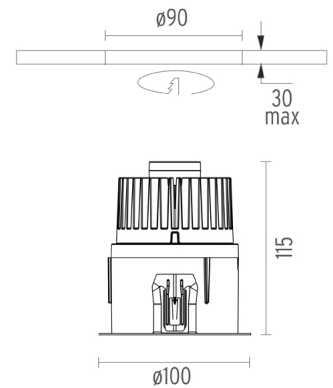

CERTIFICATIONS