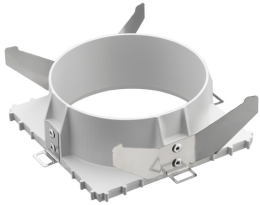

Light Sniper Fixed Square Double Focus . Accessories

Mounting

08.8240.00B
Flush ceiling square frame accessory