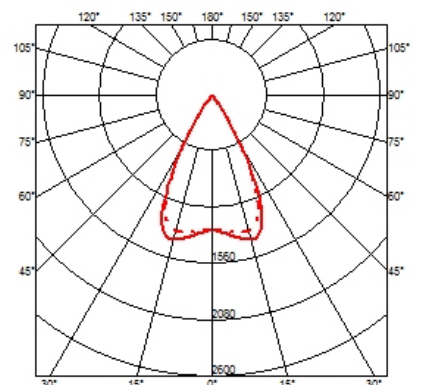

CERTIFICATIONS