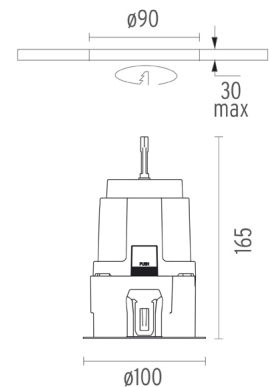

CERTIFICATIONS