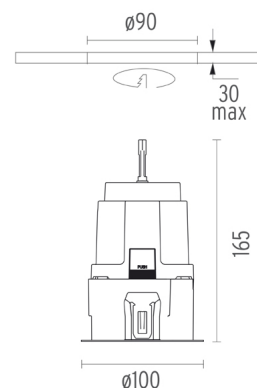

LIGHT SNIPER FIXED SQUARE DOUBLE FOCUS

Number of heads	1
Mounting	Ceiling recessed
Lamps description	CDM-TM PGJ5 Max 35W
Voltage (V)	220/240
Environment	Indoor

OPTICAL

Light controller description	Protection glass
Aiming	Fixed
Light distribution symmetry	Symmetric
Beam angle	58°

ELECTRICAL

Control gear availability	Separate item
Control gear type	Conventional, Electronic
Control gear mounting	Remote
Emergency	Without
Insulation class	Class I

PHYSICAL

Cutout diameter (mm)	90
Length (mm)	100
Width (mm)	100
Recessed depth (mm)	150
Construction material	Aluminium
Weight (kg)	0,40

designed by FLOS Architectural

High performance metal halide lamp recessed downlight. Remote ballast not included

03.4621.06

Chrome

CERTIFICATIONS