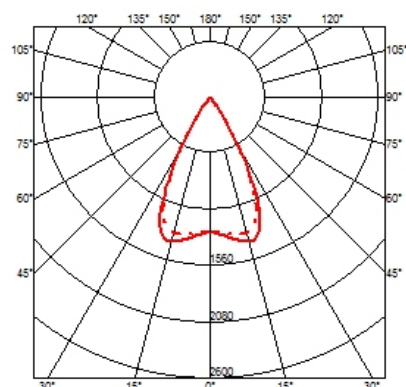

CERTIFICATIONS