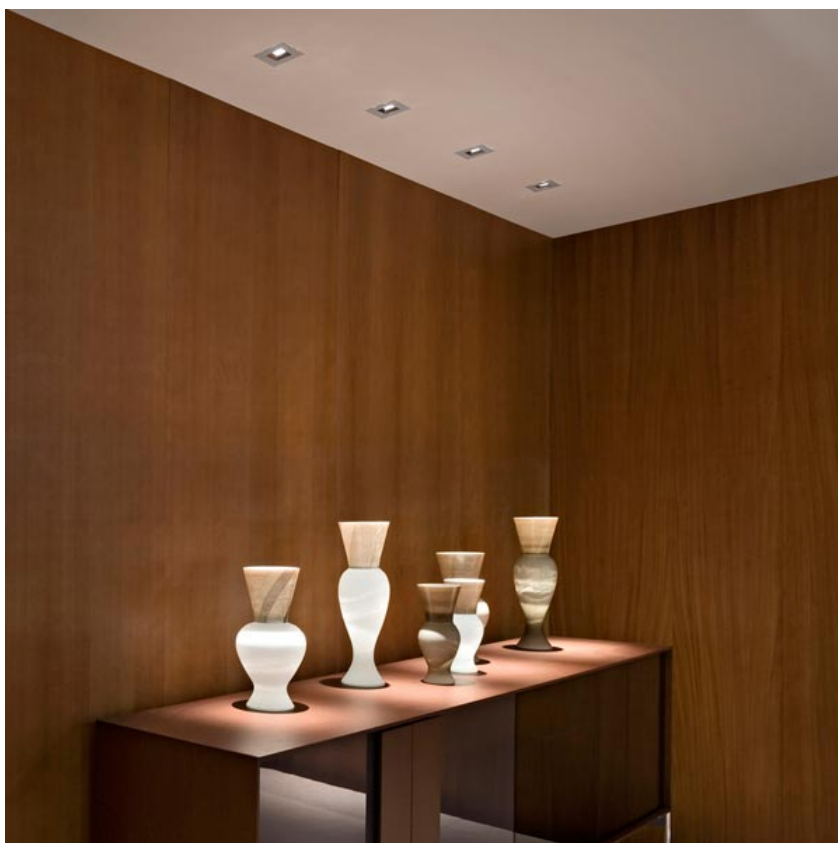

CERTIFICATIONS