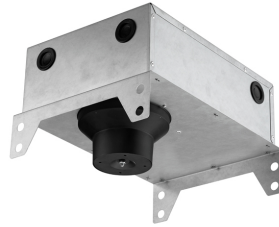

## LIGHT SNIPER FIXED SQUARE DOUBLE FOCUS

<b>Number of heads</b>	1
<b>Mounting</b>	Ceiling recessed
<b>Lamps description</b>	CDM-TM PGJ5 Max 35W
<b>Voltage (V)</b>	220/240
<b>Environment</b>	Indoor

designed by FLOS Architectural

High performance metal halide lamp recessed downlight. Remote ballast not included

03.4621.06

Chrome

### Mounting

08.8240.00B  
**Flush ceiling square frame accessory**

08.8243.00  
08.8243.00.5U  
08.8243.00.1U  
**Ceiling protector accessory.**

08.8250.00  
**Concrete installation can.**

**Light Sniper Fixed Square Double Focus**  
designed by FLOS Architectural

High performance metal halide lamp recessed downlight. Remote ballast not included

03.4621.06 Chrome

08.8222.30A  
**Ceiling protector accessory. Square**