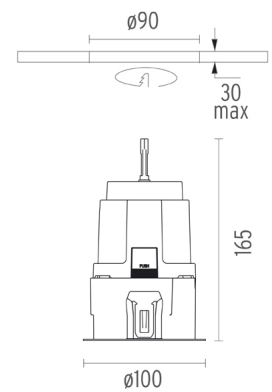

Light Sniper Fixed Square Double Focus . Accessories

Mounting

08.8240.00B
Flush ceiling square frame accessory

08.8243.00
08.8243.00.5U
08.8243.00.1U
Ceiling protector accessory.

08.8250.00
Concrete installation can.

High performance metal halide lamp recessed downlight. Remote ballast not included

03.4621.06 Chrome

08.8222.30A
Ceiling protector accessory. Square

CERTIFICATIONS