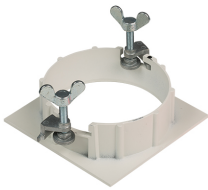

## LIGHT SNIPER FIXED SQUARE DOUBLE FOCUS

<b>Number of heads</b>	1
<b>Mounting</b>	Ceiling recessed
<b>Lamps description</b>	CDM-TM PGJ5 Max 35W
<b>Voltage (V)</b>	220/240
<b>Environment</b>	Indoor

designed by FLOS Architectural

High performance metal halide lamp recessed downlight. Remote ballast not included

03.4621.06

Chrome

### Mounting

08.8240.00B  
**Flush ceiling square frame accessory**

08.8243.00  
08.8243.00.5U  
08.8243.00.1U  
**Ceiling protector accessory.**

08.8250.00  
**Concrete installation can.**

**Light Sniper Fixed Square Double Focus**  
designed by FLOS Architectural

High performance metal halide lamp recessed downlight. Remote ballast not included

03.4621.06 Chrome

08.8222.30A  
**Ceiling protector accessory. Square**