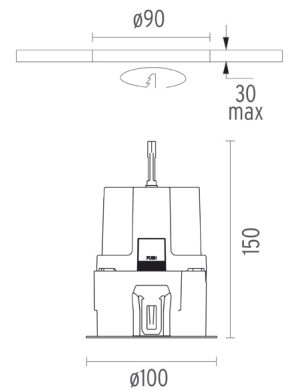

CERTIFICATIONS