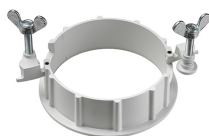

LIGHT SNIPER FIXED ROUND DOUBLE FOCUS

Number of heads	1
Mounting	Ceiling recessed
Lamps description	CDM-TM PGJ5 Max 35W
Voltage (V)	220/240
Environment	Indoor

OPTICAL

Light controller description	Protection glass
Aiming	Fixed
Light distribution symmetry	Symmetric
Beam angle	53°

Light Sniper Fixed Round Double Focus designed by FLOS Architectural

High performance metal halide lamp recessed downlight. Remote ballast not included

03.4620.06 Chrome

CERTIFICATIONS

Light Sniper Fixed Round Double Focus . Accessories

Concrete installation can.

Light Sniper Fixed Round Double Focus
designed by FLOS Architectural

High performance metal halide lamp recessed downlight. Remote ballast not included

● 03.4620.06

Chrome

○ 08.8229.30A

Ceiling protector accessory. Round

CERTIFICATIONS

Light Sniper Fixed Round Double Focus . Lamps

60.6149

CDM-Tm

Lamp Watt:
20 W

Lamp category:
Metal halide

Socket:
PGJ5