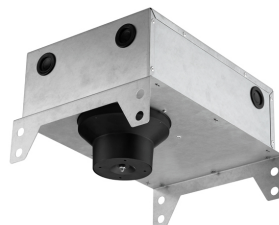

LIGHT SNIPER FIXED ROUND DOUBLE FOCUS

Number of heads	1
Mounting	Ceiling recessed
Lamps description	CDM-TM PGJ5 Max 35W
Voltage (V)	220/240
Environment	Indoor

OPTICAL

Light controller description	Protection glass
Aiming	Fixed
Light distribution symmetry	Symmetric
Beam angle	53°

Light Sniper Fixed Round Double Focus designed by FLOS Architectural

High performance metal halide lamp recessed downlight. Remote ballast not included

03.4620.06 Chrome

CERTIFICATIONS

Light Sniper Fixed Round Double Focus . Accessories

Mounting

○ 08.8239.00B

Flush ceiling round frame accessory

08.8243.00

08.8243.00.5U

08.8243.00.1U

Ceiling protector accessory.

08.8250.00

Concrete installation can.

Light Sniper Fixed Round Double Focus
designed by FLOS Architectural

High performance metal halide lamp recessed downlight. Remote ballast not included

● 03.4620.06

Chrome

○ 08.8229.30A