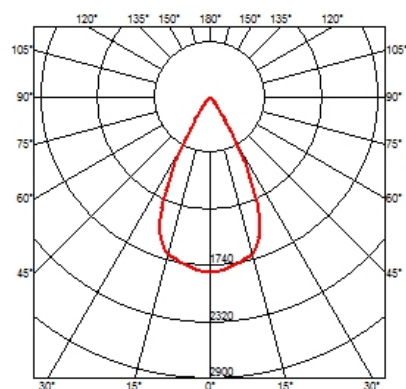

CERTIFICATIONS