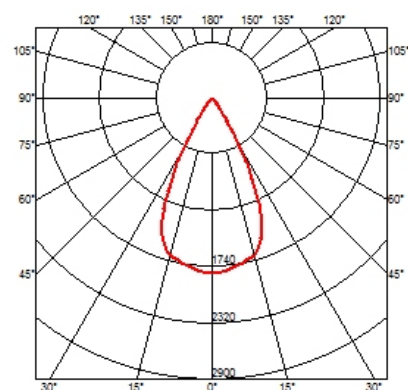

CERTIFICATIONS