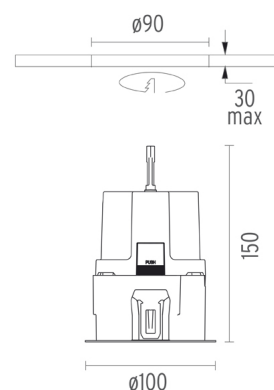

LIGHT SNIPER FIXED ROUND DOUBLE FOCUS

Number of heads	1
Mounting	Ceiling recessed
Lamps description	CDM-TM PGJ5 Max 35W
Voltage (V)	220/240
Environment	Indoor

OPTICAL

Light controller description	Protection glass
Aiming	Fixed
Light distribution symmetry	Symmetric
Beam angle	53°

ELECTRICAL

Control gear availability	Separate item
Control gear type	Conventional, Electronic
Control gear mounting	Remote
Emergency	Without
Insulation class	Class I

PHYSICAL

Cutout diameter (mm)	90
Diameter (mm)	100
Recessed depth (mm)	150
Construction material	Aluminium
Weight (kg)	0,40

High performance metal halide lamp recessed downlight. Remote ballast not included

03.4620.06 Chrome

CERTIFICATIONS