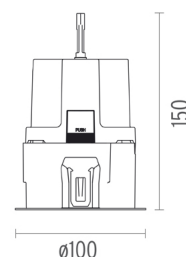

CERTIFICATIONS