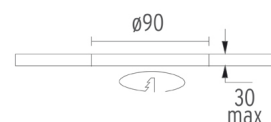

CERTIFICATIONS