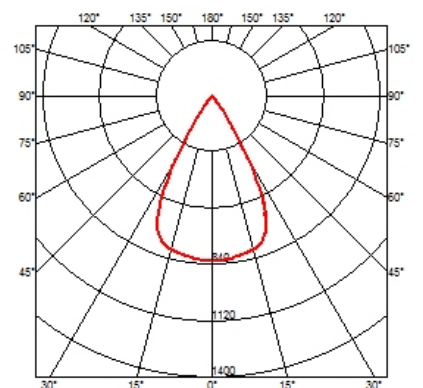

Light Sniper Fixed Round Double Focus . Accessories

Mounting

○ 08.8239.00B
Flush ceiling round frame accessory

08.8243.00
08.8243.00.5U
08.8243.00.1U
Ceiling protector accessory.

08.8250.00
Concrete installation can.

High performance 12V halogen lamp recessed downlight. Remote transformer not included

● 03.4610.06 Chrome

○ 08.8229.30A
Ceiling protector accessory. Round

CERTIFICATIONS