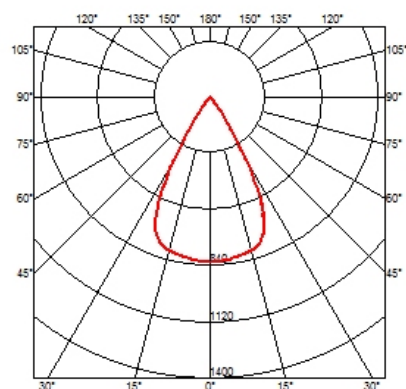

CERTIFICATIONS