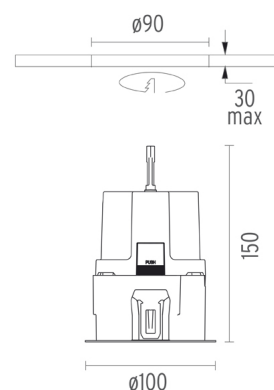

LIGHT SNIPER FIXED ROUND DOUBLE FOCUS

Number of heads	1
Mounting	Ceiling recessed
Lamps description	QT-12 GY6.35 Max 50W
Voltage (V)	12
Environment	Indoor

OPTICAL

Light controller description	Protection glass
Aiming	Fixed
Light distribution symmetry	Symmetric
Beam angle	58°

ELECTRICAL

Transformer availability	Separate item
Transformer mounting	Remote
Transformer type	Electronic dimmable
Emergency	Without
Insulation class	Class III

PHYSICAL

Cutout diameter (mm)	90
Diameter (mm)	100
Recessed depth (mm)	150
Construction material	Aluminium
Weight (kg)	0,40

High performance 12V halogen lamp
recessed downlight. Remote
transformer not included

03.4610.06 Chrome

CERTIFICATIONS