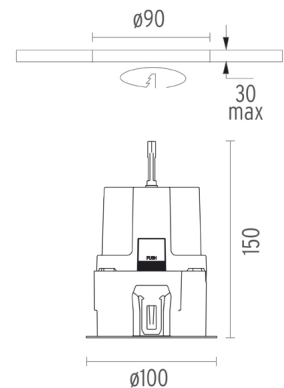

CERTIFICATIONS