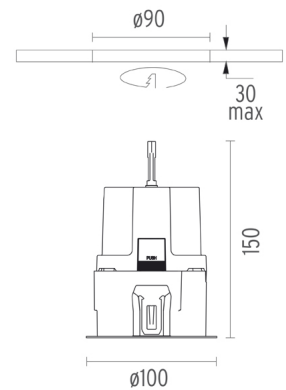

CERTIFICATIONS