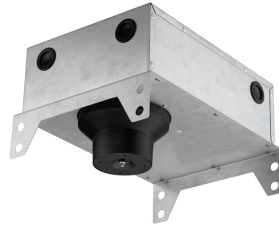

## LIGHT SNIPER FIXED ROUND DOUBLE FOCUS

<b>Number of heads</b>	1
<b>Mounting</b>	Ceiling recessed
<b>Lamps description</b>	QT-12 GY6.35 Max 50W
<b>Voltage (V)</b>	12
<b>Environment</b>	Indoor

### PHYSICAL

<b>Cutout diameter (mm)</b>	90
<b>Diameter (mm)</b>	100
<b>Recessed depth (mm)</b>	150
<b>Construction material</b>	Aluminium
<b>Weight (kg)</b>	0,40

**Light Sniper Fixed Round Double Focus**  
designed by FLOS Architectural

High performance 12V halogen lamp  
recessed downlight. Remote  
transformer not included

03.4610.06 Chrome

### Mounting

○ 08.8239.00B  
**Flush ceiling round frame accessory**

08.8243.00  
08.8243.00.5U  
08.8243.00.1U  
**Ceiling protector accessory.**

08.8250.00  
**Concrete installation can.**

**Light Sniper Fixed Round Double Focus**  
designed by FLOS Architectural