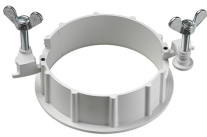

○ 08.8229.30A
Ceiling protector accessory. Round