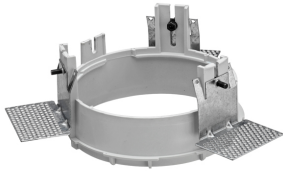

Kap Ø145 Deep Dali . Accessories

Mounting