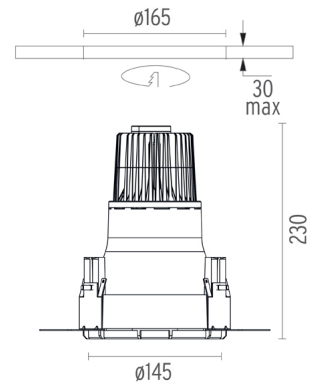

### PHYSICAL

<b>Cutout diameter (mm)</b>	165
<b>Diameter (mm)</b>	145
<b>Recessed depth (mm)</b>	230
<b>Construction material</b>	Die-cast aluminum
<b>Weight (kg)</b>	0,99

**Kap Ø145 Deep Dali**  
designed by FLOS Architectural

## Kap Ø145 Deep Dali . Accessories

## Kap Ø145 Deep Dali . Lamps

### LED Array

**Lamp category:**

LED

**Socket:**

Special base

**Lamp type:**

LED Array