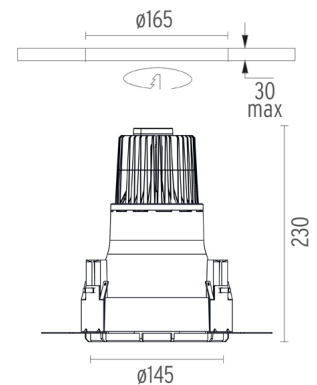

KAP Ø145 DEEP DALI

Number of heads	1
Mounting	Ceiling recessed
Lamps description	LED Array 17W 1800 lm 2700K CRI 90
Luminaire luminous flux	Extreme Cut-off. See reference number
Environment	Indoor
Notes	Pre-installation frame. To be ordered separately.

OPTICAL

Aiming	Fixed
Light distribution symmetry	Symmetric
Beam angle	34°

ELECTRICAL

Transformer availability	Included
Transformer mounting	Remote
Transformer type	Electronic dimmable dali
Emergency	Without
Insulation class	Class II

PHYSICAL

Cutout diameter (mm)	165
Diameter (mm)	145
Recessed depth (mm)	230
Construction material	Die-cast aluminum
Weight (kg)	0,99

Recessed luminaire with LED light source. Remote electronic transformer 220/240V included.

	03.4587.B1.DA - 936lm	White
	03.4587.GL.DA - 923lm	Gold
	03.4587.BU.DA - 573lm	Blue
	03.4587.74.DA - 615lm	Black
	03.4587.CU.DA - 842lm	Copper

CERTIFICATIONS