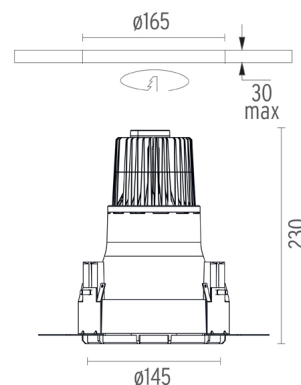

KAP Ø145 DEEP DALI

Number of heads	1
Mounting	Ceiling recessed
Lamps description	LED Array 17W 2000 lm 3000K CRI 90
Luminaire luminous flux	Extreme Cut-off. See reference number
Environment	Indoor
Notes	Pre-installation frame. To be ordered separately.

OPTICAL

Aiming	Fixed
Light distribution symmetry	Symmetric
Beam angle	34°

ELECTRICAL

Transformer availability	Included
Transformer mounting	Remote
Transformer type	Electronic dimmable dali
Emergency	Without
Insulation class	Class II

PHYSICAL

Cutout diameter (mm)	165
Diameter (mm)	145
Recessed depth (mm)	230
Construction material	Die-cast aluminum
Weight (kg)	0,99

Recessed luminaire with LED light source. Remote electronic transformer 220/240V included.

- 03.4586.BI.DA - 981lm White
- 03.4586.GL.DA - 966lm Gold
- 03.4586.BU.DA - 600lm Blue
- 03.4586.74.DA - 644lm Black
- 03.4586.CU.DA - 882lm Copper

CERTIFICATIONS