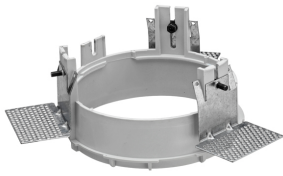

Kap Ø145 Deep Dali . Accessories

Mounting