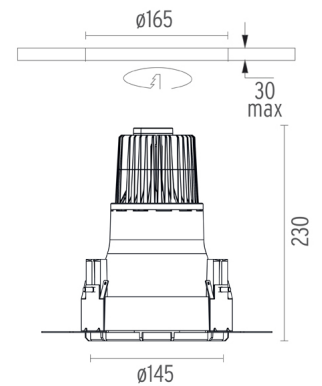

### PHYSICAL

<b>Cutout diameter (mm)</b>	165
<b>Diameter (mm)</b>	145
<b>Recessed depth (mm)</b>	230
<b>Construction material</b>	Die-cast aluminum
<b>Weight (kg)</b>	0,99

**Kap Ø145 Deep Dali**  
designed by FLOS Architectural

## Kap Ø145 Deep Dali . Accessories

## Kap Ø145 Deep Dali . Lamps

### LED Array

**Lamp category:**

LED

**Socket:**

Special base

**Lamp type:**

LED Array