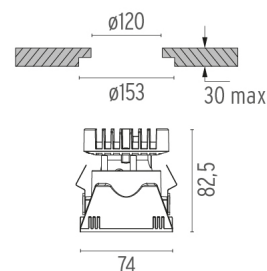

KAP 80 SQUARE FIXED OPTIC SPOT

Number of heads	1
Mounting	Ceiling recessed
Lamps description	LED Array DC 500 mA 9,2W 810 lm 3000K CRI 90
Luminaire luminous flux	Extreme Cut-off. See reference number
Environment	Indoor
Notes	Diffusing lens included. Fast&Perfect pre-installation frame to be ordered separately.

OPTICAL

Aiming	Fixed
Light distribution symmetry	Symmetric
Beam angle	18°

ELECTRICAL

Transformer availability	Separate item
Transformer mounting	Remote
Transformer type	Electronic, Electronic dimmable, Electronic dimmable I-10V, Electronic dimmable dali
Emergency	Without
Insulation class	Class III

PHYSICAL

Recessed depth (mm)	93
Construction material	Die-cast aluminum
Weight (kg)	0,24

Recessed luminaire with LED light source. Power supply not included.

	03.4534.GL - 712lm	Gold
	03.4534.B1 - 721lm	White
	03.4534.BU - 644lm	Blue
	03.4534.74 - 650lm	Black
	03.4534.CU - 691lm	Copper

CERTIFICATIONS