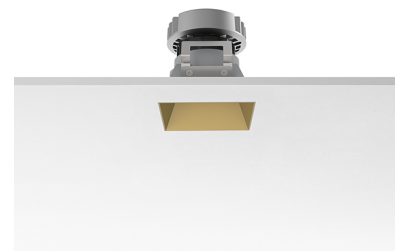

## KAP 80 SQUARE FIXED OPTIC SPOT

|                                |  |
|--------------------------------|--|
| <b>Number of heads</b>         | 1  |
| <b>Mounting</b>                | Ceiling recessed   |
| <b>Lamps description</b>       | LED Array DC 500 mA 9,2W 810 lm 3000K CRI 90   |
| <b>Luminaire luminous flux</b> | Extreme Cut-off. See reference number  |
| <b>Environment</b>             | Indoor   |
| <b>Notes</b>                   | Diffusing lens included. Fast&Perfect pre-installation frame to be ordered separately. |

### OPTICAL

|                                    |           |
|------------------------------------|-----------|
| <b>Aiming</b>                      | Fixed     |
| <b>Light distribution symmetry</b> | Symmetric |
| <b>Beam angle</b>                  | 18°       |

**Kap 80 Square Fixed Optic Spot**  
designed by FLOS Architectural

Recessed luminaire with LED light source. Power supply not included.

|   |                    |        |
|---|--------------------|--------|
|  | 03.4534.GL - 712lm | Gold   |
|  | 03.4534.B1 - 721lm | White  |
|  | 03.4534.BU - 644lm | Blue   |
|  | 03.4534.74 - 650lm | Black  |
|  | 03.4534.CU - 691lm | Copper |