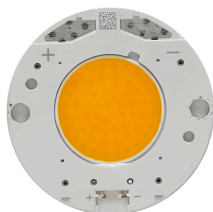

Kap 80 Square Fixed Optic Spot . Lamps

LED Array

Lamp category:

LED

Socket:

Special base

Lamp type:

LED Array