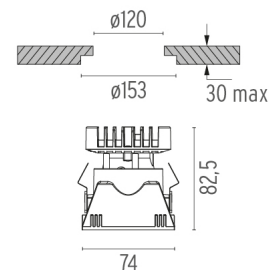

CERTIFICATIONS