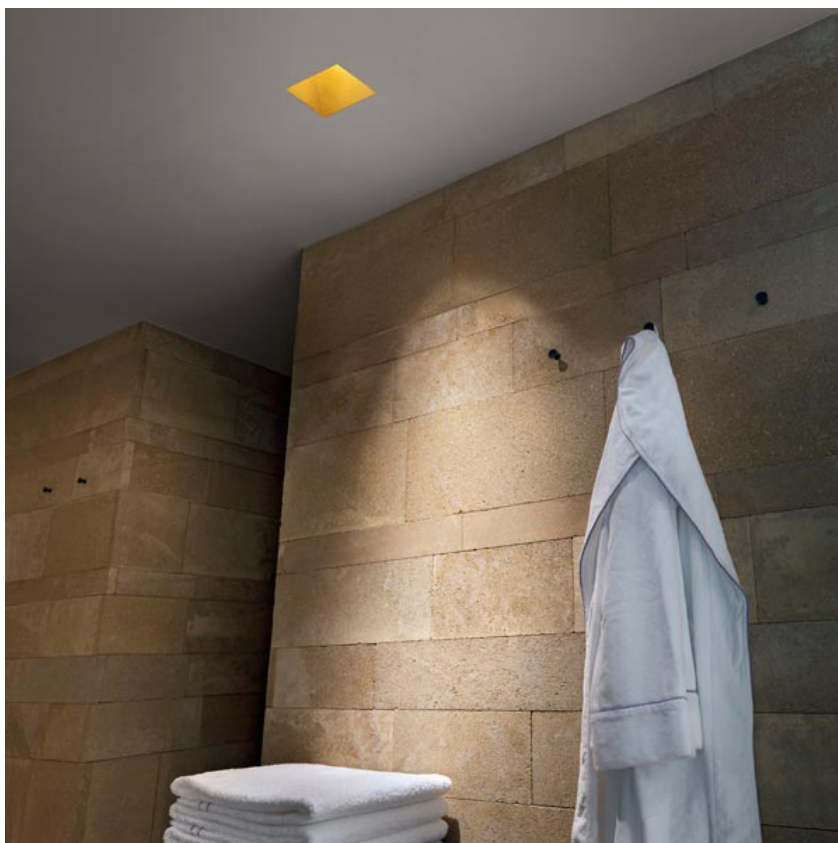

**Kap 80 Square Fixed Optic Spot**  
designed by FLOS Architectural

Recessed luminaire with LED light source. Power supply not included.

|   |                    |        |
|---|--------------------|--------|
|  | 03.4534.GL - 712lm | Gold   |
|  | 03.4534.B1 - 721lm | White  |
|  | 03.4534.BU - 644lm | Blue   |
|  | 03.4534.74 - 650lm | Black  |
|  | 03.4534.CU - 691lm | Copper |