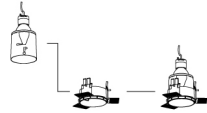

○ 08.8155.00

Installation frame No Trim

Ø105
□ 08.8155.00

Example
03.4400.B1 + 08.8155.00

HOW TO ORDER