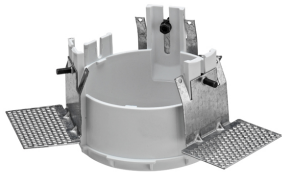

Kap Ø105 I-10V . Accessories

Mounting