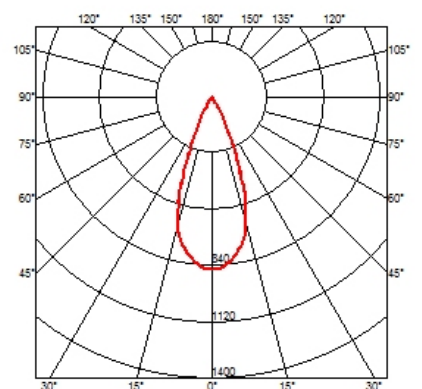

CERTIFICATIONS