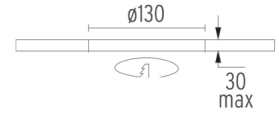

CERTIFICATIONS