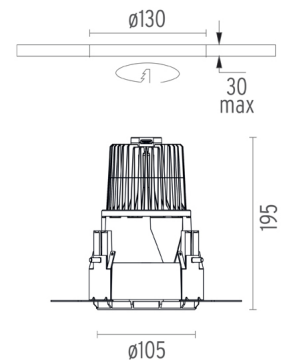

FLOS

KAP Ø105 I-10V

Number of heads	1
Mounting	Ceiling recessed
Lamps description	Phosphor LED 15,6W 1300 lm 2700K CRI 98
Luminaire luminous flux	Extreme Cut-off. See reference number
Environment	Indoor
Notes	Conventional pre-installation frame and/or Fast&Perfect. To be ordered separately.

OPTICAL

Light controller description	Reflector
Aiming	Fixed
Light distribution symmetry	Symmetric
Beam angle	37°

ELECTRICAL

Transformer availability	Included
Transformer mounting	Remote
Transformer type	Electronic dimmable I-10V
Emergency	Without
Insulation class	Class II

PHYSICAL

Cutout diameter (mm)	130
Diameter (mm)	105
Recessed depth (mm)	195
Construction material	Die-cast aluminum
Weight (kg)	0,83

Recessed luminaire with LED light source. Remote electronic transformer 220/240V included.

● 03.4494.BIBIV - 617lm	White
● 03.4494.GLBIV - 634lm	Gold
● 03.4494.BUBIV - 341lm	Blue
● 03.4494.74BIV - 383lm	Black
● 03.4494.CUBIV - 730lm	Copper

CERTIFICATIONS