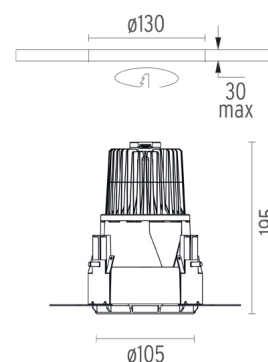

FLOS

KAP Ø105 I-10V

Number of heads	1
Mounting	Ceiling recessed
Lamps description	Phosphor LED 15,6W 1300 lm 2700K CRI 98
Luminaire luminous flux	Extreme Cut-off. See reference number
Environment	Indoor
Notes	Conventional pre-installation frame and/or Fast&Perfect. To be ordered separately.

PHYSICAL

Cutout diameter (mm)	130
Diameter (mm)	105
Recessed depth (mm)	195
Construction material	Die-cast aluminum
Weight (kg)	0,83

Kap Ø105 I-10V
designed by FLOS Architectural

Recessed luminaire with LED light source. Remote electronic transformer 220/240V included.

○ 08.9101.00

Fast&Perfect tool ø153

● 08.9104.00

Installation frame No Trim

CERTIFICATIONS

Kap Ø105 I-10V . Lamps

Phosphor LED

Lamp category:
LED

Lamp type:
Phosphor LED

Kap Ø105 I-10V designed by FLOS Architectural

Recessed luminaire with LED light source. Remote electronic transformer 220/240V included.

- 03.4494.BIBIV - 617lm White
- 03.4494.GLBIV - 634lm Gold
- 03.4494.BUBIV - 341lm Blue
- 03.4494.74BIV - 383lm Black
- 03.4494.CUBIV - 730lm Copper