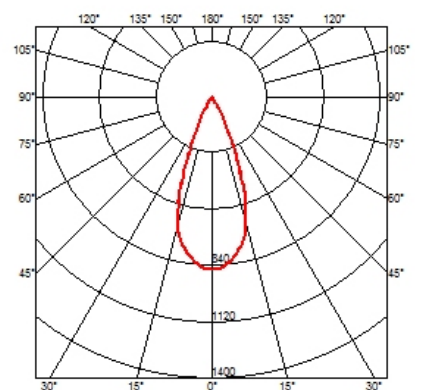

Kap Ø105 I-10V . Accessories

Mounting

○ 08.8155.00

Installation frame No Trim

Ø105
□ 08.8155.00

Example
03.4400.B1 + 08.8155.00

HOW TO ORDER

○ 08.8420.00

Installation can for concrete KAP Ø105

Kap Ø105 I-10V
designed by FLOS Architectural

Recessed luminaire with LED light source. Remote electronic transformer 220/240V included.

- 03.4494.BIBIV - 617lm White
- 03.4494.GLBIV - 634lm Gold
- 03.4494.BUBIV - 341lm Blue
- 03.4494.74BIV - 383lm Black
- 03.4494.CUBIV - 730lm Copper

○ 08.9101.00

Fast&Perfect tool ø153

● 08.9104.00

Installation frame No Trim

CERTIFICATIONS