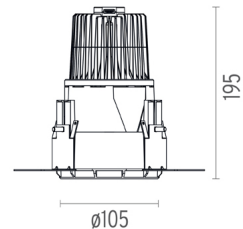

CERTIFICATIONS