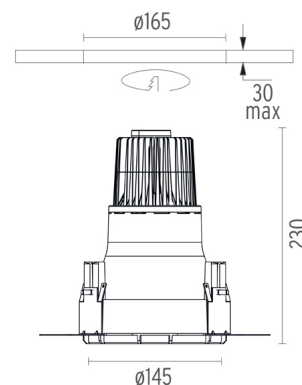

KAP Ø145 DEEP DALI

Number of heads	1
Mounting	Ceiling recessed
Lamps description	Phosphor LED 17W 1400 lm 3000K CRI 98
Luminaire luminous flux	Extreme Cut-off. See reference number
Environment	Indoor
Notes	Pre-installation frame. To be ordered separately.

OPTICAL

Aiming	Fixed
Light distribution symmetry	Symmetric
Beam angle	37°

ELECTRICAL

Transformer availability	Included
Transformer mounting	Remote
Transformer type	Electronic dimmable dali
Emergency	Without
Insulation class	Class II

PHYSICAL

Cutout diameter (mm)	165
Diameter (mm)	145
Recessed depth (mm)	230
Construction material	Die-cast aluminum

Recessed luminaire with LED light source. Remote electronic transformer 220/240V included.

- 03.4482.B1CDA - 694lm White
- 03.4482.GLCDA - 678lm Gold
- 03.4482.BUCDA - 406lm Blue
- 03.4482.74CDA - 450lm Black
- 03.4482.CUCDA - 662lm Copper

CERTIFICATIONS