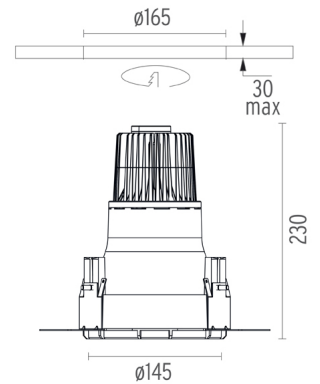

### PHYSICAL

<b>Cutout diameter (mm)</b>	165
<b>Diameter (mm)</b>	145
<b>Recessed depth (mm)</b>	230
<b>Construction material</b>	Die-cast aluminum

**Kap Ø145 Deep Dali**  
designed by FLOS Architectural

## Kap Ø145 Deep Dali . Accessories

**Kap Ø145 Deep Dali**  
designed by FLOS Architectural

Recessed luminaire with LED light source. Remote electronic transformer 220/240V included.

- 03.4482.BICDA - 694lm White
- 03.4482.GLCDA - 678lm Gold
- 03.4482.BUCDA - 406lm Blue
- 03.4482.74CDA - 450lm Black
- 03.4482.CUCDA - 662lm Copper

## Kap Ø145 Deep Dali . Lamps

**Phosphor LED**

**Lamp category:**

LED

**Lamp type:**

Phosphor LED