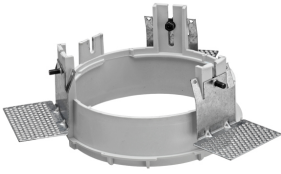

Kap Ø145 Deep Dali . Accessories

Mounting