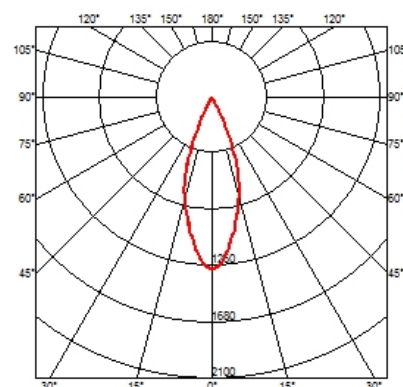

CERTIFICATIONS