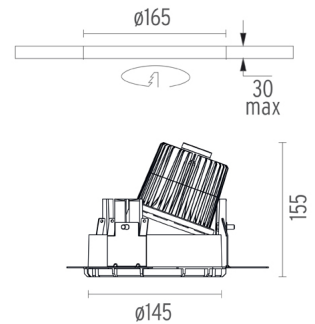

Kap Ø145 Wall-Washer Dali . Lamps

Phosphor LED

Lamp category:
LED

Lamp type:
Phosphor LED