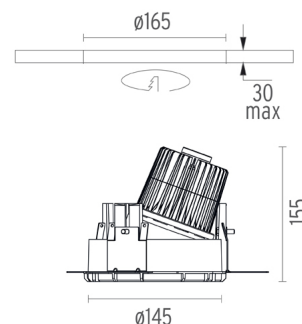

KAP Ø145 WALL-WASHER DALI

Number of heads	1
Mounting	Ceiling recessed
Lamps description	Phosphor LED 17W 1400 lm 3000K CRI 98
Luminaire luminous flux	Extreme Cut-off. See reference number
Environment	Indoor
Notes	Pre-installation frame. To be ordered separately.

OPTICAL

Aiming	Fixed
Light distribution symmetry	Asymmetric
Beam angle	59°

ELECTRICAL

Transformer availability	Included
Transformer mounting	Remote
Transformer type	Electronic dimmable dali
Emergency	Without
Insulation class	Class II

PHYSICAL

Cutout diameter (mm)	165
Diameter (mm)	145
Recessed depth (mm)	155
Construction material	Die-cast aluminum
Weight (kg)	0,94

Recessed luminaire with LED light source. Remote electronic transformer 220/240V included.

- 03.4475.B1CDA - 872lm White
- 03.4475.GLCDA - 871lm Gold
- 03.4475.BUCDA - 736lm Blue
- 03.4475.74CDA - 747lm Black
- 03.4475.CUCDA - 879lm Copper

CERTIFICATIONS