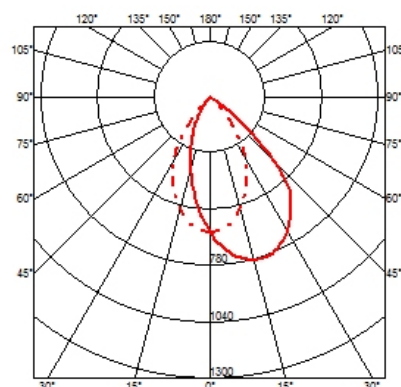

CERTIFICATIONS