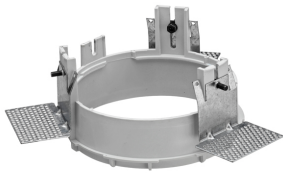

KAP Ø145 WALL-WASHER DALI

Number of heads	1
Mounting	Ceiling recessed
Lamps description	Phosphor LED 17W 1400 lm 3000K CRI 98
Luminaire luminous flux	Extreme Cut-off. See reference number
Environment	Indoor
Notes	Pre-installation frame. To be ordered separately.

PHYSICAL

Cutout diameter (mm)	165
Diameter (mm)	145
Recessed depth (mm)	155
Construction material	Die-cast aluminum
Weight (kg)	0,94

Kap Ø145 Wall-Washer Dali
designed by FLOS Architectural

Recessed luminaire with LED light source. Remote electronic transformer 220/240V included.

Mounting

○ 08.8251.00

Installation Frame No Trim

○ 08.8491.30

● 08.8491.GL

● 08.8491.BU

● 08.8491.14

Installation Frame Trim

Installation frame Kap ø145/ Kap ø145 wall washer. Copper finish trim frame not available. Combine with white or any of the other finishes according to the desired final aesthetic effect.

Kap Ø145 Wall-Washer Dali
designed by FLOS Architectural