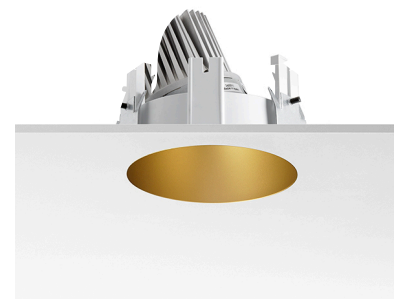

KAP Ø145 WALL-WASHER DALI

Number of heads	1
Mounting	Ceiling recessed
Lamps description	Phosphor LED 17W 1400 lm 3000K CRI 98
Luminaire luminous flux	Extreme Cut-off. See reference number
Environment	Indoor
Notes	Pre-installation frame. To be ordered separately.

OPTICAL

Aiming	Fixed
Light distribution symmetry	Asymmetric
Beam angle	59°

ELECTRICAL

Transformer availability	Included
Transformer mounting	Remote
Transformer type	Electronic dimmable dali
Emergency	Without
Insulation class	Class II

PHYSICAL

Cutout diameter (mm)	165
Diameter (mm)	145
Recessed depth (mm)	155
Construction material	Die-cast aluminum
Weight (kg)	0,94

Kap Ø145 Wall-Washer Dali
designed by FLOS Architectural

Recessed luminaire with LED light source. Remote electronic transformer 220/240V included.

Installation frame Kap ø145/ Kap ø145 wall washer. Copper finish trim frame not available. Combine with white or any of the other finishes according to the desired final aesthetic effect.

Kap Ø145 Wall-Washer Dali
designed by FLOS Architectural