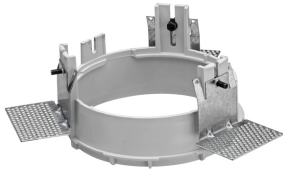

FLOS

Kap Ø145 I-10V . Accessories

Mounting