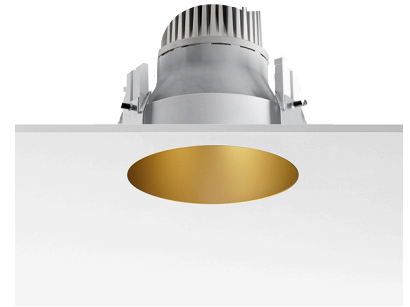

## KAP Ø145 I-10V

<b>Number of heads</b>	1
<b>Mounting</b>	Ceiling recessed
<b>Lamps description</b>	Phosphor LED 17W 1400 lm 3000K CRI 98
<b>Luminaire luminous flux</b>	Extreme Cut-off. See reference number
<b>Environment</b>	Indoor
<b>Notes</b>	Pre-installation frame. To be ordered separately.

**Kap Ø145 I-10V**  
designed by FLOS Architectural

Recessed luminaire with LED light source. Remote electronic transformer 220/240V included.

- 03.4420.BICIV - 803lm White
- 03.4420.GLCIV - 796lm Gold
- 03.4420.BUCIV - 563lm Blue
- 03.4420.74CIV - 580lm Black
- 03.4420.CUCIV - 796lm Copper