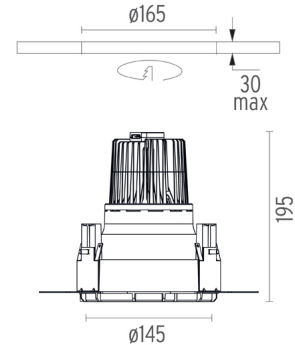

## KAP Ø145 I-10V

<b>Number of heads</b>	1
<b>Mounting</b>	Ceiling recessed
<b>Lamps description</b>	Phosphor LED 17W 1400 lm 3000K CRI 98
<b>Luminaire luminous flux</b>	Extreme Cut-off. See reference number
<b>Environment</b>	Indoor
<b>Notes</b>	Pre-installation frame. To be ordered separately.

### PHYSICAL

<b>Cutout diameter (mm)</b>	165
<b>Diameter (mm)</b>	145
<b>Recessed depth (mm)</b>	195
<b>Construction material</b>	Die-cast aluminum
<b>Weight (kg)</b>	0,88

**Kap Ø145 I-10V**  
designed by FLOS Architectural

## Kap Ø145 I-10V . Lamps

**Phosphor LED**

**Lamp category:**

LED

**Lamp type:**

Phosphor LED