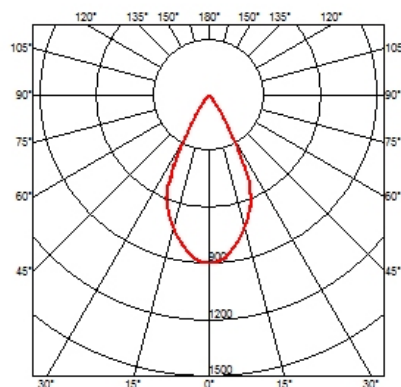

CERTIFICATIONS