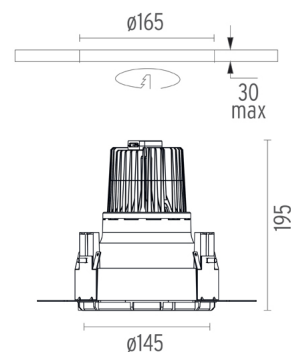

KAP Ø145 I-10V

Number of heads	1
Mounting	Ceiling recessed
Lamps description	Phosphor LED 17W 1400 lm 3000K CRI 98
Luminaire luminous flux	Extreme Cut-off. See reference number
Environment	Indoor
Notes	Pre-installation frame. To be ordered separately.

OPTICAL

Aiming	Fixed
Light distribution symmetry	Symmetric
Beam angle	53°

ELECTRICAL

Transformer availability	Included
Transformer mounting	Remote
Transformer type	Electronic dimmable I-10V
Emergency	Without
Insulation class	Class II

PHYSICAL

Cutout diameter (mm)	165
Diameter (mm)	145
Recessed depth (mm)	195
Construction material	Die-cast aluminum
Weight (kg)	0,88

Recessed luminaire with LED light source. Remote electronic transformer 220/240V included.

- 03.4420.BICIV - 803lm White
- 03.4420.GLCIV - 796lm Gold
- 03.4420.BUCIV - 563lm Blue
- 03.4420.74CIV - 580lm Black
- 03.4420.CUCIV - 796lm Copper

CERTIFICATIONS