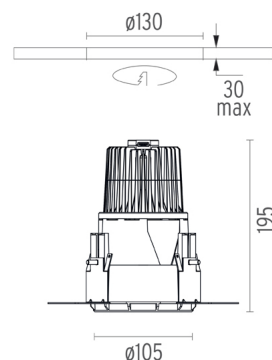

## KAP Ø105 DALI

|                                |  |
|--------------------------------|--|
| <b>Number of heads</b>         | 1  |
| <b>Mounting</b>                | Ceiling recessed   |
| <b>Lamps description</b>       | Phosphor LED 15,6W 1300 lm 3000K CRI 98  |
| <b>Luminaire luminous flux</b> | Extreme Cut-off. See reference number  |
| <b>Environment</b>             | Indoor   |
| <b>Notes</b>                   | Conventional pre-installation frame and/or Fast&Perfect. To be ordered separately. |

### PHYSICAL

|                              |                   |
|------------------------------|-------------------|
| <b>Cutout diameter (mm)</b>  | 130               |
| <b>Diameter (mm)</b>         | 105               |
| <b>Recessed depth (mm)</b>   | 195               |
| <b>Construction material</b> | Die-cast aluminum |
| <b>Weight (kg)</b>           | 0,83              |

## Kap Ø105 Dali . Lamps

### Kap Ø105 Dali

designed by FLOS Architectural

Recessed luminaire with LED light source. Remote electronic transformer 220/240V included.

- 03.4407.BICDA - 621lm White
- 03.4407.GLCDA - 631lm Gold
- 03.4407.BUCDA - 341lm Blue
- 03.4407.74CDA - 383lm Black
- 03.4407.CUCDA - 730lm Copper