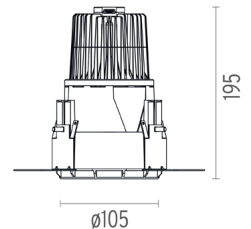

CERTIFICATIONS