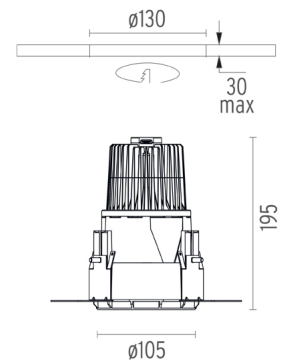

FLOS

KAP Ø105 DALI

Number of heads	1
Mounting	Ceiling recessed
Lamps description	Phosphor LED 15,6W 1300 lm 3000K CRI 98
Luminaire luminous flux	Extreme Cut-off. See reference number
Environment	Indoor
Notes	Conventional pre-installation frame and/or Fast&Perfect. To be ordered separately.

OPTICAL

Light controller description	Reflector
Aiming	Fixed
Light distribution symmetry	Symmetric
Beam angle	37°

ELECTRICAL

Transformer availability	Included
Transformer mounting	Remote
Transformer type	Electronic dimmable dali
Emergency	Without
Insulation class	Class II

PHYSICAL

Cutout diameter (mm)	130
Diameter (mm)	105
Recessed depth (mm)	195
Construction material	Die-cast aluminum
Weight (kg)	0,83

Recessed luminaire with LED light source. Remote electronic transformer 220/240V included.

- 03.4407.B1CDA - 621lm White
- 03.4407.GLCDA - 631lm Gold
- 03.4407.BUCDA - 341lm Blue
- 03.4407.74CDA - 383lm Black
- 03.4407.CUCDA - 730lm Copper

CERTIFICATIONS