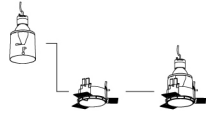

○ 08.8155.00

Installation frame No Trim

Ø105
□ 08.8155.00

Example
03.4400.B1 + 08.8155.00

HOW TO ORDER