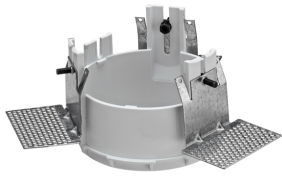

Kap Ø105 Dali . Accessories

Mounting