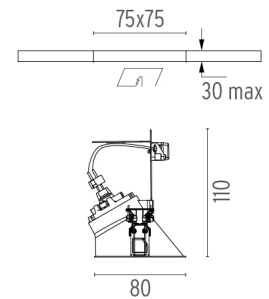

FLOS

Easy Kap 80 Square Wall-Washer . Lamps

BU21
QR-CBC 51
Lamp Watt:
50 W
Lamp category:
Halogen low voltage
Socket:
GX5.3
Lamp angle:
60 °
Color temperature (K):
3000 °K
Catalog reference:
BU21
Lamp type:
QR-CBC 51

60.6891
LED QR-CBC 51
Lamp Watt:
8 W
Lamp category:
LED
Socket:
GX5.3
Lamp angle:
24 °
Color temperature (K):
3000 °K
Catalog reference:
60.6891
Lamp type:
LED QR-CBC 51

60.6992
LED QR-CBC 51
Lamp Watt:
6,5 W
Lamp category:
LED
Socket:
GX5.3
Lamp angle:
36 °
Color temperature (K):
3000 °K
Catalog reference:
60.6992
Lamp type:
LED QR-CBC 51

60.6990
LED QR-CBC 51
Lamp Watt:
6,5 W
Lamp category:
LED
Socket:
GX5.3
Lamp angle:
24 °
Color temperature (K):
3000 °K
Catalog reference:
60.6990
Lamp type:
LED QR-CBC 51

Recessed 12V halogen lamp luminaire.
Remote transformer not included.
Installation frame not necessary.

	03.4218.GL	Gold
	03.4218.B1	White
	03.4218.BU	Blue
	03.4218.74	Black
	03.4218.CU	Copper

CERTIFICATIONS