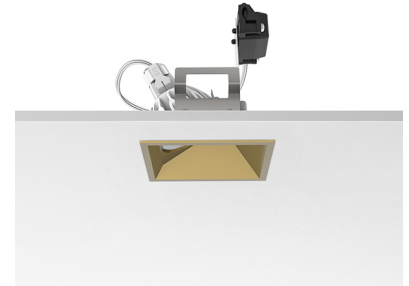

Easy Kap 80 Square Wall-Washer
designed by FLOS Architectural

Recessed 12V halogen lamp luminaire.
Remote transformer not included.
Installation frame not necessary.

- 03.4218.GL Gold
- 03.4218.B1 White
- 03.4218.BU Blue
- 03.4218.74 Black
- 03.4218.CU Copper