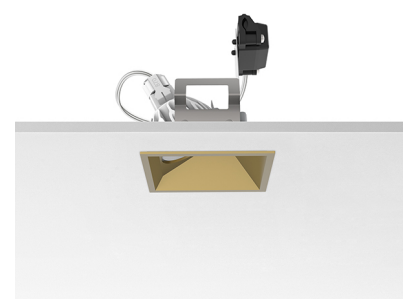

Easy Kap 80 Square Wall-Washer
designed by FLOS Architectural

Recessed 12V halogen lamp luminaire.
Remote transformer not included.
Installation frame not necessary.

	03.4218.GL	Gold
	03.4218.B1	White
	03.4218.BU	Blue
	03.4218.74	Black
	03.4218.CU	Copper