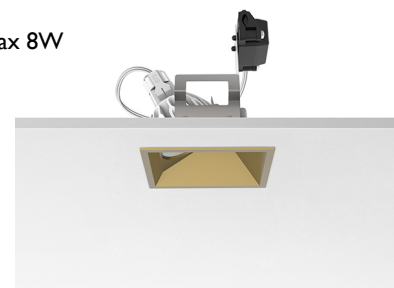

EASY KAP 80 SQUARE WALL-WASHER

Number of heads	1
Mounting	Ceiling recessed
Lamps description	QR-CBC 51 GX5.3 Max 50W or LED QR-CBC 51 GX5.3 Max 8W
Voltage (V)	12
Environment	Indoor

OPTICAL

Aiming	Fixed
Light distribution symmetry	Asymmetric
Beam angle	10°, 24°, 25°, 36°, 38°, 60°

ELECTRICAL

Transformer availability	Separate item
Transformer mounting	Remote
Transformer type	Electronic
Emergency	Without
Insulation class	Class III

PHYSICAL

Recessed depth (mm)	120
Construction material	Die-cast aluminum
Weight (kg)	0,12

Easy Kap 80 Square Wall-Washer
designed by FLOS Architectural

Recessed 12V halogen lamp luminaire.
Remote transformer not included.
Installation frame not necessary.

	03.4218.GL	Gold
	03.4218.BI	White
	03.4218.BU	Blue
	03.4218.74	Black
	03.4218.CU	Copper