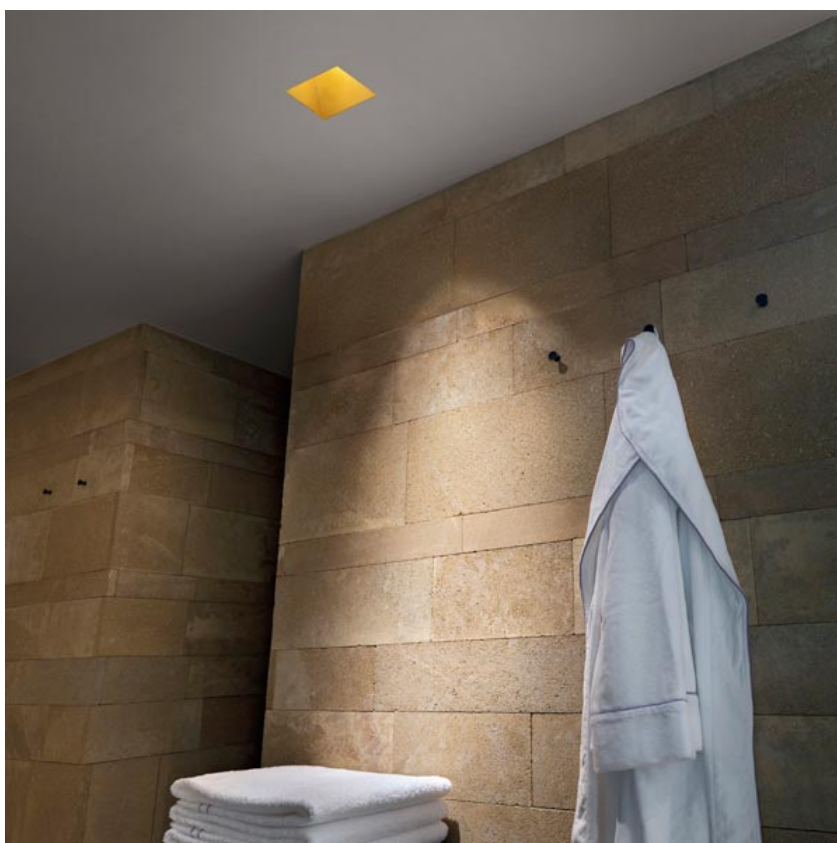

**Easy Kap 80 Square Wall-Washer**  
designed by FLOS Architectural

Recessed 12V halogen lamp luminaire.  
Remote transformer not included.  
Installation frame not necessary.

|   |            |        |
|---|------------|--------|
|    | 03.4218.GL | Gold   |
|    | 03.4218.BI | White  |
|    | 03.4218.BU | Blue   |
|   | 03.4218.74 | Black  |
|  | 03.4218.CU | Copper |