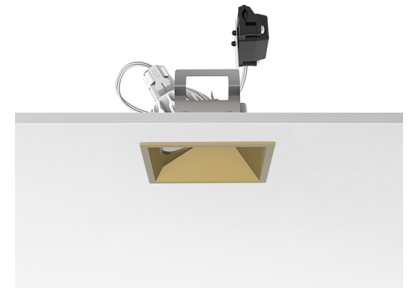

60.6356
QR-CBC 51
Lamp Watt:
35 W
Lamp category:
Halogen low voltage
Socket:
GX5.3
Lamp angle:
38 °
Color temperature (K):
3000 °K
Catalog reference:
60.6356
Lamp type:
QR-CBC 51

Easy Kap 80 Square Wall-Washer
designed by FLOS Architectural

Recessed 12V halogen lamp luminaire.
Remote transformer not included.
Installation frame not necessary.

- 03.4218.GL Gold
- 03.4218.B1 White
- 03.4218.BU Blue
- 03.4218.74 Black
- 03.4218.CU Copper