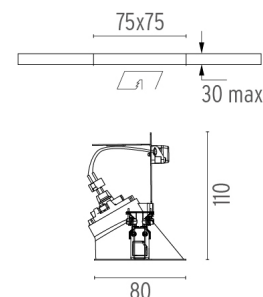

EASY KAP 80 SQUARE WALL-WASHER

Number of heads	1
Mounting	Ceiling recessed
Lamps description	QR-CBC 51 GX5.3 Max 50W or LED QR-CBC 51 GX5.3 Max 8W
Voltage (V)	12
Environment	Indoor

OPTICAL

Aiming	Fixed
Light distribution symmetry	Asymmetric
Beam angle	10°, 24°, 25°, 36°, 38°, 60°

ELECTRICAL

Transformer availability	Separate item
Transformer mounting	Remote
Transformer type	Electronic
Emergency	Without
Insulation class	Class III

PHYSICAL

Recessed depth (mm)	120
Construction material	Die-cast aluminum
Weight (kg)	0,12

Recessed 12V halogen lamp luminaire.
Remote transformer not included.
Installation frame not necessary.

	03.4218.GL	Gold
	03.4218.BI	White
	03.4218.BU	Blue
	03.4218.74	Black
	03.4218.CU	Copper

CERTIFICATIONS