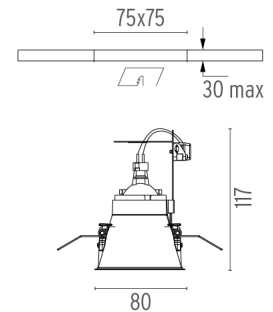

EASY KAP 80 SQUARE ADJUSTABLE

Number of heads	1
Mounting	Ceiling recessed
Lamps description	LED QR-CBC 51 GX5.3 Max 8W
Voltage (V)	12
Environment	Indoor

OPTICAL

Aiming	Adjustable
Light distribution symmetry	Symmetric
Beam angle	10°, 24°, 25°, 36°

ELECTRICAL

Transformer availability	Separate item
Transformer mounting	Remote
Transformer type	Electronic
Emergency	Without
Insulation class	Class III

PHYSICAL

Recessed depth (mm)	130
Construction material	Die-cast aluminum
Weight (kg)	0,12

Recessed 12V halogen lamp luminaire.
Remote transformer not included.
Installation frame not necessary.

	03.4212.GL	Gold
	03.4212.B1	White
	03.4212.BU	Blue
	03.4212.74	Black
	03.4212.CU	Copper

CERTIFICATIONS