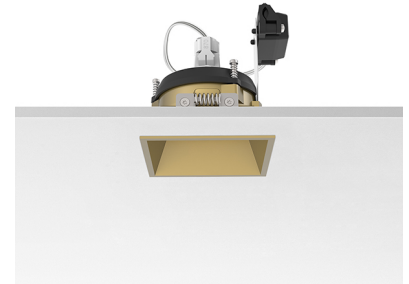

EASY KAP 80 SQUARE ADJUSTABLE

Number of heads	1
Mounting	Ceiling recessed
Lamps description	LED QR-CBC 51 GX5.3 Max 8W
Voltage (V)	12
Environment	Indoor

OPTICAL

Aiming	Adjustable
Light distribution symmetry	Symmetric
Beam angle	10°, 24°, 25°, 36°

ELECTRICAL

Transformer availability	Separate item
Transformer mounting	Remote
Transformer type	Electronic
Emergency	Without
Insulation class	Class III

PHYSICAL

Recessed depth (mm)	130
Construction material	Die-cast aluminum
Weight (kg)	0,12

Easy Kap 80 Square Adjustable
designed by FLOS Architectural

Recessed 12V halogen lamp luminaire.
Remote transformer not included.
Installation frame not necessary.

	03.4212.GL	Gold
	03.4212.B1	White
	03.4212.BU	Blue
	03.4212.74	Black
	03.4212.CU	Copper

Catalog reference:
60.6990

Lamp type:
LED QR-CBC 51

Easy Kap 80 Square Adjustable
designed by FLOS Architectural

Recessed 12V halogen lamp luminaire.
Remote transformer not included.
Installation frame not necessary.