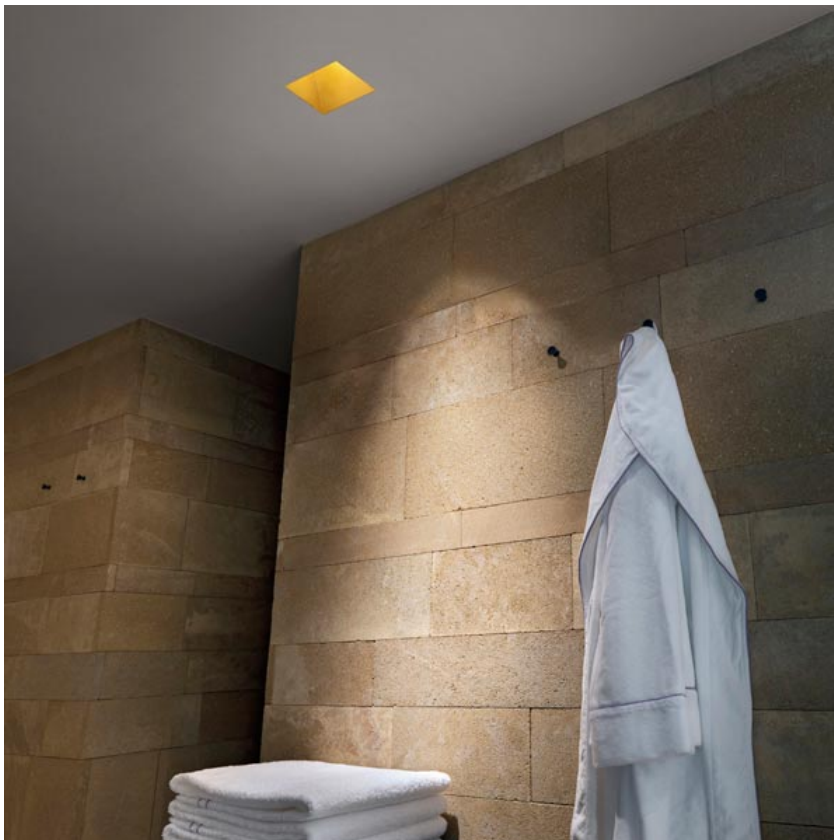

EASY KAP 80 SQUARE ADJUSTABLE

Number of heads	1
Mounting	Ceiling recessed
Lamps description	LED QR-CBC 51 GX5.3 Max 8W
Voltage (V)	12
Environment	Indoor

OPTICAL

Aiming	Adjustable
Light distribution symmetry	Symmetric
Beam angle	10°, 24°, 25°, 36°

ELECTRICAL

Transformer availability	Separate item
Transformer mounting	Remote
Transformer type	Electronic
Emergency	Without
Insulation class	Class III

PHYSICAL

Recessed depth (mm)	130
Construction material	Die-cast aluminum
Weight (kg)	0,12

Easy Kap 80 Square Adjustable
designed by FLOS Architectural

Recessed 12V halogen lamp luminaire.
Remote transformer not included.
Installation frame not necessary.

	03.4212.GL	Gold
	03.4212.B1	White
	03.4212.BU	Blue
	03.4212.74	Black
	03.4212.CU	Copper

CERTIFICATIONS

Easy Kap 80 Square Adjustable . Lamps

60.6891
LED QR-CBC 51

Lamp Watt:
8 W

Lamp category:
LED

Socket:
GX5.3

Lamp angle:
24 °

Color temperature (K):
3000 °K