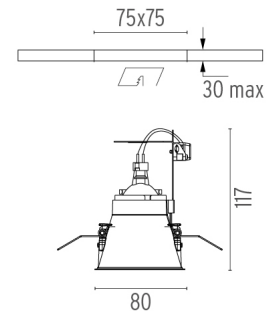

Easy Kap 80 Square Adjustable . Lamps

60.6891
LED QR-CBC 51

Lamp Watt:
8 W

Lamp category:
LED

Socket:
GX5.3

Lamp angle:
24 °

Color temperature (K):
3000 °K

Catalog reference:
60.6891

Lamp type:
LED QR-CBC 51

60.6992
LED QR-CBC 51

Lamp Watt:
6,5 W

Lamp category:
LED

Socket:
GX5.3

Lamp angle:
36 °

Color temperature (K):
3000 °K

Catalog reference:
60.6992

Lamp type:
LED QR-CBC 51

60.6990
LED QR-CBC 51

Lamp Watt:
6,5 W

Lamp category:
LED

Socket:
GX5.3

Lamp angle:
24 °

Color temperature (K):
3000 °K

Catalog reference:
60.6990

Lamp type:
LED QR-CBC 51

Easy Kap 80 Square Adjustable
designed by FLOS Architectural

Recessed 12V halogen lamp luminaire.
Remote transformer not included.
Installation frame not necessary.

	03.4212.GL	Gold
	03.4212.B1	White
	03.4212.BU	Blue
	03.4212.74	Black
	03.4212.CU	Copper

CERTIFICATIONS