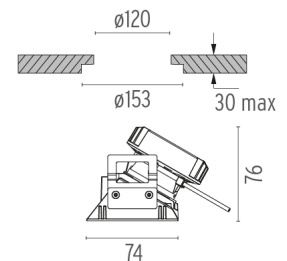

KAP 80 SQUARE WALL-WASHER

Number of heads	1
Mounting	Ceiling recessed
Lamps description	LED Array DC 500 mA 9,2W 698 lm 2700K CRI 90
Luminaire luminous flux	Extreme Cut-off. See reference number
Environment	Indoor
Notes	Diffusing lens included. Fast&Perfect pre-installation frame to be ordered separately.

OPTICAL

Aiming	Fixed
Light distribution symmetry	Asymmetric
Beam angle	27°

ELECTRICAL

Transformer availability	Separate item
Transformer mounting	Remote
Transformer type	Electronic, Electronic dimmable, Electronic dimmable I-10V, Electronic dimmable dali
Emergency	Without
Insulation class	Class III

PHYSICAL

Recessed depth (mm)	81
Construction material	Die-cast aluminum
Weight (kg)	0,24

Recessed luminaire with LED light source. Power supply not included.

	03.4191.GL - 664lm	Gold
	03.4191.B1 - 584lm	White
	03.4191.BU - 572lm	Blue
	03.4191.74 - 533lm	Black
	03.4191.CU - 589lm	Copper

CERTIFICATIONS