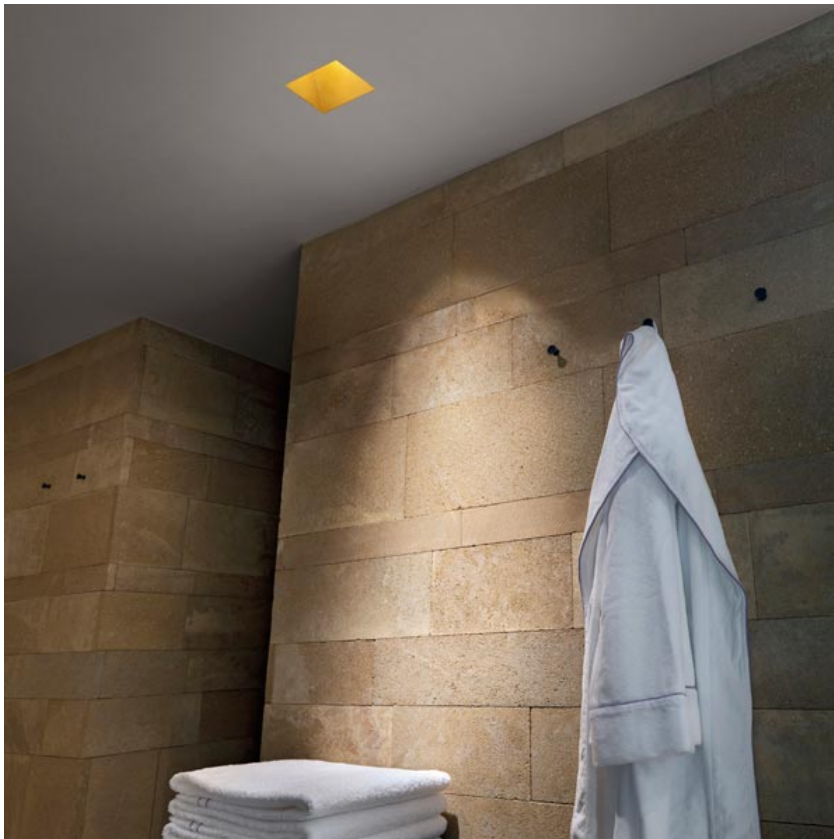

**Kap 80 Square Wall-Washer**  
designed by FLOS Architectural

Recessed luminaire with LED light source. Power supply not included.

|  |                    |        |
|--|--------------------|--------|
|   | 03.4191.GL - 664lm | Gold   |
|   | 03.4191.B1 - 584lm | White  |
|   | 03.4191.BU - 572lm | Blue   |
|   | 03.4191.74 - 533lm | Black  |
|  | 03.4191.CU - 589lm | Copper |