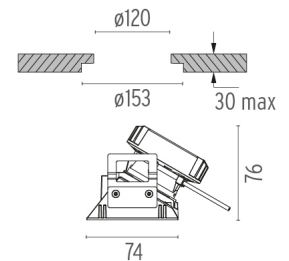

CERTIFICATIONS