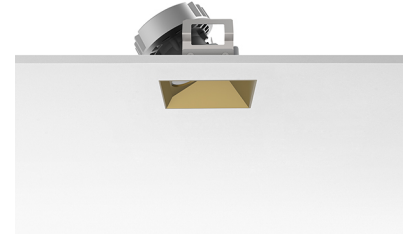

### Mounting

● 08.9103.00

**Installation frame No Trim**

○ 08.9101.00

**Fast&Perfect tool ø153**

**Kap 80 Square Wall-Washer**  
designed by FLOS Architectural

Recessed luminaire with LED light source. Power supply not included.