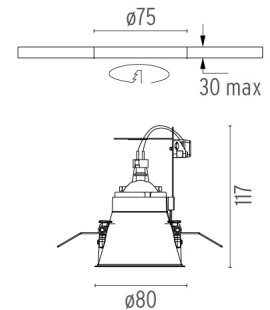

FLOS

Easy Kap Ø80 Adjustable . Lamps

60.6891

LED QR-CBC 51

Lamp Watt:
8 W

Lamp category:
LED

Socket:
GX5.3

Lamp angle:
24 °

Color temperature (K):
3000 °K

Catalog reference:
60.6891

Lamp type:
LED QR-CBC 51

60.6992

LED QR-CBC 51

Lamp Watt:
6,5 W

Lamp category:
LED

Socket:
GX5.3

Lamp angle:
36 °

Color temperature (K):
3000 °K

Catalog reference:
60.6992

Lamp type:
LED QR-CBC 51

60.6990

LED QR-CBC 51

Lamp Watt:
6,5 W

Lamp category:
LED

Socket:
GX5.3

Lamp angle:
24 °

Color temperature (K):
3000 °K

Catalog reference:
60.6990

Lamp type:
LED QR-CBC 51

Easy Kap Ø80 Adjustable
designed by FLOS Architectural

Recessed 12V halogen lamp luminaire.
Remote transformer not included.
Installation frame not necessary.

	03.4160.GL	Gold
	03.4160.B1	White
	03.4160.BU	Blue
	03.4160.74	Black
	03.4160.CU	Copper

CERTIFICATIONS