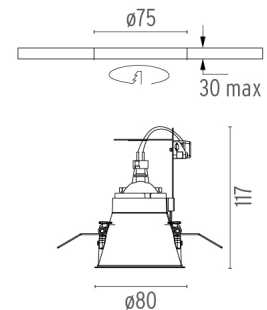

EASY KAP Ø80 ADJUSTABLE

Number of heads	1
Mounting	Ceiling recessed
Lamps description	LED QR-CBC 51 GX5.3 Max 8W
Voltage (V)	12
Environment	Indoor

OPTICAL

Aiming	Adjustable
Light distribution symmetry	Symmetric
Beam angle	10°, 24°, 25°, 36°

ELECTRICAL

Transformer availability	Separate item
Transformer mounting	Remote
Transformer type	Electronic
Emergency	Without
Insulation class	Class III

PHYSICAL

Cutout diameter (mm)	75
Diameter (mm)	80
Recessed depth (mm)	130
Construction material	Die-cast aluminum
Weight (kg)	0,12

Recessed 12V halogen lamp luminaire.
Remote transformer not included.
Installation frame not necessary.

	03.4160.GL	Gold
	03.4160.B1	White
	03.4160.BU	Blue
	03.4160.74	Black
	03.4160.CU	Copper

CERTIFICATIONS