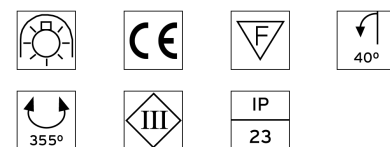

CERTIFICATIONS