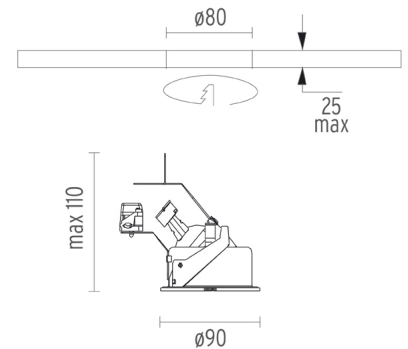

Compass Adjustable Ø90 . Lamps

BU2I

QR-CBC 5I

Lamp Watt:
50 W

Lamp category:
Halogen low voltage

Socket:
GX5.3

Lamp angle:
60 °

Color temperature (K):
3000 °K

Catalog reference:
BU2I

Lamp type:
QR-CBC 5I

60.689I

LED QR-CBC 5I

Lamp Watt:
8 W

Lamp category:
LED

Socket:
GX5.3

Lamp angle:
24 °

Color temperature (K):
3000 °K

Catalog reference:
60.689I

Lamp type:
LED QR-CBC 5I

Compass Adjustable Ø90
designed by FLOS Architectural

12V halogen lamp recessed downlight.
Remote transformer not included

- 03.3508.30 Matt white
- 03.3508.02 Grey
- 03.3508.14 Matt black

CERTIFICATIONS