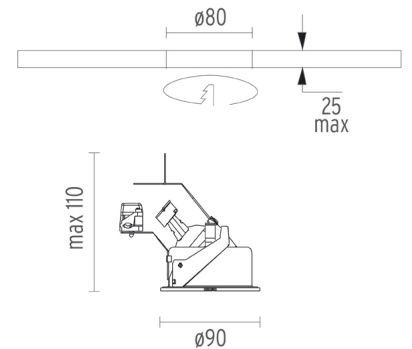

Compass Adjustable Ø90 . Accessories

Optical

08.8041.68

Elliptical light distribution lens

Elliptical light distribution lens in 4mm thick tempered glass.

08.8042.64.OD

Colored filters

Colored filters in 3 mm dichroic material

08.8042.65.OD

Colored filters

Colored filters in 3 mm dichroic material

08.8042.66.OD

Colored filters

Colored filters in 3 mm dichroic material

08.8042.67.OD

Colored filters

Colored filters in 3 mm dichroic material

08.8042.98.OD

Colored filters

Colored filters in 3 mm dichroic material

08.8042.68

Colored filters

Colored filters in 3 mm dichroic material

08.8042.69

Colored filters

Colored filters in 3 mm dichroic material

08.8042.CL

Colored filters

Colored filters in 3 mm dichroic material

Compass Adjustable Ø90 designed by FLOS Architectural

12V halogen lamp recessed downlight.
Remote transformer not included

- 03.3508.30 Matt white
- 03.3508.02 Grey
- 03.3508.14 Matt black

CERTIFICATIONS