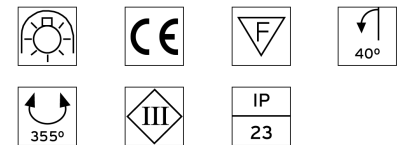

CERTIFICATIONS