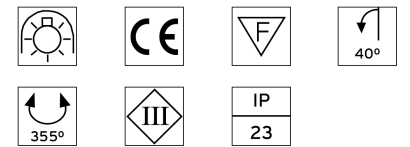

CERTIFICATIONS