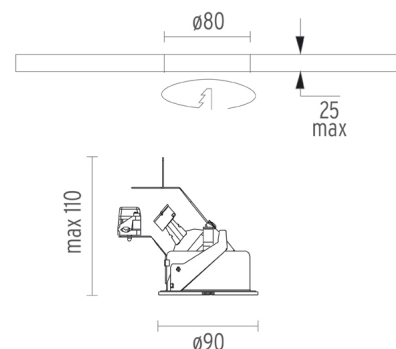

Support

Stainless steel support. necessary for mounting filters and lens