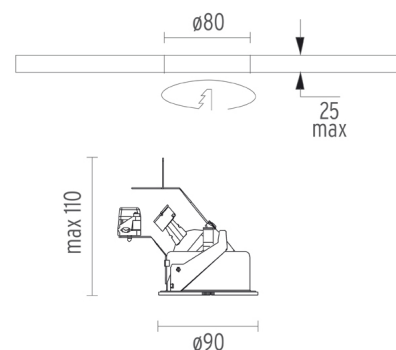

COMPASS ADJUSTABLE Ø90

Number of heads	1
Mounting	Ceiling recessed
Lamps description	QR-CBC 5I GX5.3 Max 50W or LED QR-CBC 5I GX5.3 7/10W
Bezel diameter	90
Voltage (V)	12
Environment	Indoor

OPTICAL

Light controller description	Bare lamps
Aiming	Adjustable
Light distribution symmetry	Symmetric
Beam angle	10°, 24°, 25°, 36°, 38°, 60°

ELECTRICAL

Transformer availability	Separate item
Transformer mounting	Remote
Emergency	Without
Insulation class	Class III

PHYSICAL

Cutout shape	Round
Diameter (mm)	90
Recessed depth (mm)	110
Construction material	Die-cast aluminum
Weight (kg)	0,28

12V halogen lamp recessed downlight.
Remote transformer not included

● 03.3508.30	Matt white
● 03.3508.02	Grey
● 03.3508.14	Matt black

CERTIFICATIONS