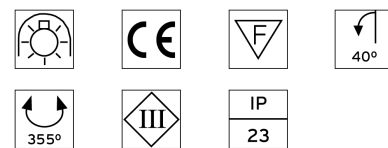

CERTIFICATIONS