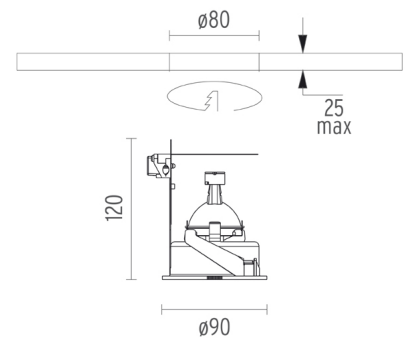

Support

Stainless steel support. necessary
for mounting filters and lens