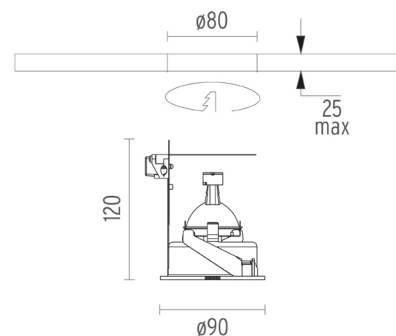

COMPASS ADJUSTABLE Ø90

Number of heads	1
Mounting	Ceiling recessed
Lamps description	QR-CBC 5I GX5.3 Max 50W or LED QR-CBC 5I GX5.3 7W
Bezel diameter	90
Voltage (V)	12
Environment	Indoor

OPTICAL

Light controller description	Protection glass
Aiming	Adjustable
Light distribution symmetry	Symmetric
Beam angle	10°, 24°, 25°, 36°, 38°, 60°

ELECTRICAL

Transformer availability	Separate item
Transformer mounting	Remote
Emergency	Without
Insulation class	Class III

PHYSICAL

Cutout shape	Round
Diameter (mm)	90
Recessed depth (mm)	120
Construction material	Die-cast aluminum
Weight (kg)	0,31

12V halogen lamp recessed downlight.
Remote transformer not included

● 03.3505.30	Matt white
● 03.3505.02	Grey
● 03.3505.14	Matt black

CERTIFICATIONS