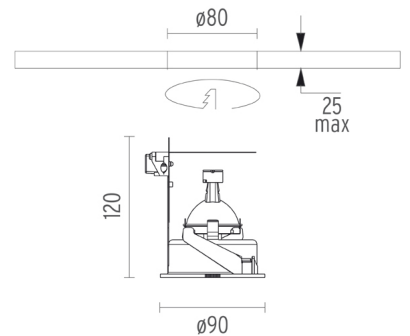

Compass Adjustable Ø90 . Accessories

Optical

08.8041.68

Elliptical light distribution lens

Elliptical light distribution lens in 4mm thick tempered glass.

08.8042.64.OD

Colored filters

Colored filters in 3 mm dichroic material

08.8042.65.OD

Colored filters

Colored filters in 3 mm dichroic material

08.8042.66.OD

Colored filters

Colored filters in 3 mm dichroic material

08.8042.67.OD

Colored filters

Colored filters in 3 mm dichroic material

08.8042.98.OD

Colored filters

Colored filters in 3 mm dichroic material

08.8042.68

Colored filters

Colored filters in 3 mm dichroic material

08.8042.69

Colored filters

Colored filters in 3 mm dichroic material

08.8042.CL

Colored filters

Colored filters in 3 mm dichroic material

Compass Adjustable Ø90 designed by FLOS Architectural

12V halogen lamp recessed downlight.
Remote transformer not included

- 03.3505.30 Matt white
- 03.3505.02 Grey
- 03.3505.14 Matt black

CERTIFICATIONS