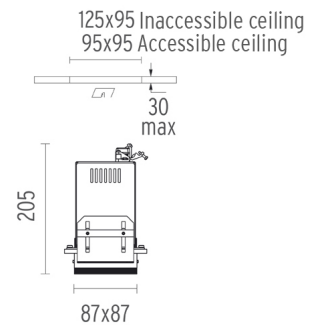

COMPASS BOX RECESSED SMALL 1L

Number of heads	1
Mounting	Ceiling recessed
Lamps description	QR-CBC 5I GX5.3 Max 50W or LED QR-CBC 5I GX5.3 7/10W
Voltage (V)	12
Environment	Indoor
Notes	Pre-installation frame must be ordered separately

OPTICAL

Light controller description	Bare lamp
Reflector finish	Aluminum
Aiming	Adjustable
Light distribution symmetry	Symmetric
Beam angle	10°, 24°, 25°, 36°, 38°, 60°

ELECTRICAL

Transformer availability	Separate item
Transformer mounting	Remote
Transformer type	Electronic, Electronic dimmable
Emergency	Without
Insulation class	Class III

PHYSICAL

Recessed depth (mm)	205
Construction material	Pressed steel
Weight (kg)	0,59

No Trim 12V halogen lamp recessed downlight. Remote transformer not included

● 03.2650.14	Black
● 03.2650.30	White

CERTIFICATIONS