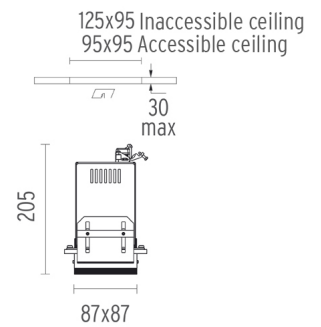

CERTIFICATIONS