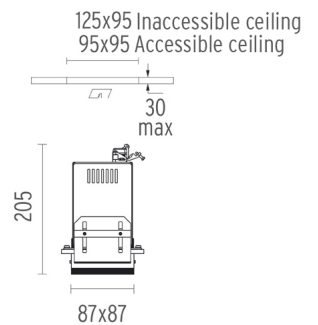

HOW TO ORDER