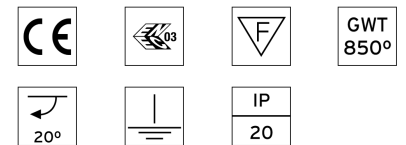

CERTIFICATIONS