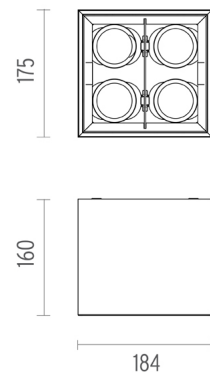

COMPASS BOX SMALL 4L SQUARE

Number of heads	4
Mounting	Ceiling surface
Lamps description	4 x LED Array 6,2W 703 lm 3000K CRI 80
Luminaire luminous flux	See reference number
Voltage (V)	220/240
Environment	Indoor

OPTICAL

Aiming	Adjustable
Beam angle	59° Wide Flood

ELECTRICAL

Transformer availability	Included
Transformer mounting	Integral
Transformer type	Electronic
Emergency	Without
Insulation class	Class I

PHYSICAL

Length (mm)	184
Width (mm)	175
Height (mm)	160
Construction material	Aluminium
Weight (kg)	2,80

Compass Box Small 4L Square designed by FLOS Architectural

Surface spotlight to be installed on ceiling/wall with LED light source. Non-regulable 220-240V, 50-60Hz power supply integrated in luminaire body.

	03.2647.30A - 4x552lm	Matt white
	03.2647.29A - 4x552lm	Anodised aluminium
	03.2647.14A - 4x552lm	Matt black
	03.2647.WGA - 4x552lm	Wenge
	03.2647.TKA - 4x552lm	Teak