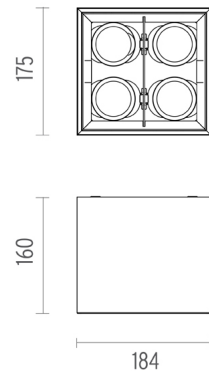

CERTIFICATIONS