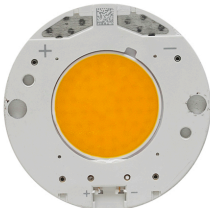

Compass Box Small 4L Square . Lamps

LED Array

Lamp category:

LED

Socket:

Special base

Lamp type:

LED Array