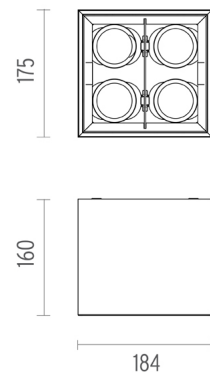

COMPASS BOX SMALL 4L SQUARE

Number of heads	4
Mounting	Ceiling surface
Lamps description	4 x LED Array 6,2W 703 lm 3000K CRI 80
Luminaire luminous flux	See reference number
Voltage (V)	220/240
Environment	Indoor

OPTICAL

Aiming	Adjustable
Beam angle	18° Spot

ELECTRICAL

Transformer availability	Included
Transformer mounting	Integral
Transformer type	Electronic
Emergency	Without
Insulation class	Class I

PHYSICAL

Length (mm)	184
Width (mm)	175
Height (mm)	160
Construction material	Aluminium
Weight (kg)	2,80

Compass Box Small 4L Square designed by FLOS Architectural

Surface spotlight to be installed on ceiling/wall with LED light source. Non-regulable 220-240V, 50-60Hz power supply integrated in luminaire body.

	03.2645.30A - 4x589lm	Matt white
	03.2645.29A - 4x589lm	Anodised aluminium
	03.2645.14A - 4x589lm	Matt black
	03.2645.WGA - 4x589lm	Wenge
	03.2645.TKA - 4x589lm	Teak