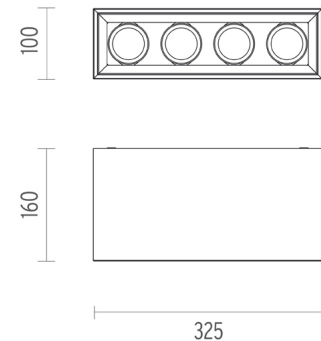

60.6891
LED QR-CBC 51
Lamp Watt:
8 W
Lamp category:
LED
Socket:
GX5.3
Lamp angle:
24 °
Color temperature (K):
3000 °K
Catalog reference:
60.6891
Lamp type:
LED QR-CBC 51