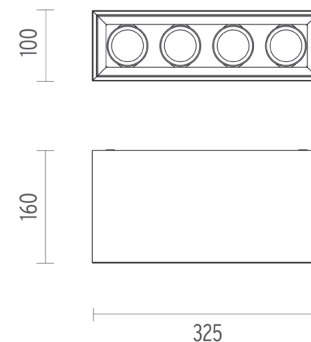

COMPASS BOX SMALL 4L

Number of heads	4
Mounting	Ceiling surface
Lamps description	4 x QR-CBC 51 GX5.3 Max 35W or 4 x LED QR-CBC 51 GX5.3 7/10W
Bezel and trim dimension	100 x 325
Voltage (V)	220/240
Environment	Indoor

OPTICAL

Light controller description	Bare Lamps
Aiming	Adjustable
Beam angle	10°, 24°, 25°, 36°, 38°, 60°

Compass Box Small 4L designed by FLOS Architectural

Surface spotlight to be installed on ceiling/wall. Electronic transformer integrated 220/240V 12V 50/60Hz. The light intensity may be adjusted by means of "trailing edge" dimmer

PHYSICAL

Length (mm)	100
Width (mm)	325
Height (mm)	160
Construction material	Aluminium
Weight (kg)	2,80

CERTIFICATIONS

Compass Box Small 4L . Accessories

Optical

08.8196.14

Honeycomb

"Honeycomb" anti-glare grid in aluminium cells with black liquid paint finish.