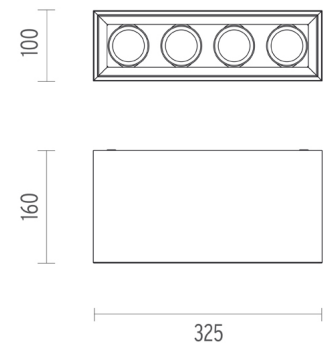

Compass Box Small 4L . Accessories

Optical

08.8196.14

Honeycomb

"Honeycomb" anti-glare grid in aluminium cells with black liquid paint finish.

08.8238.14

Screening cylinder

Screening cylinder with rotating pin in a black thermoplastic material

Compass Box Small 4L

designed by FLOS Architectural

Surface spotlight to be installed on ceiling/wall. Electronic transformer integrated 220/240V 12V 50/60Hz. The light intensity may be adjusted by means of "trailing edge" dimmer

	03.2603.30	Matt white
	03.2603.29	Anodised aluminium
	03.2603.14	Matt black
	03.2603.WG	Wenge
	03.2603.TK	Teak

Compass Box Small 4L . Lamps

60.6393

QR-CBC 51

Lamp Watt:
20 W

Lamp category:
Halogen low voltage

Socket:
GX5.3

Lamp angle:
24 °

Color temperature (K):
3000 °K

Catalog reference:
60.6393

Lamp type:
QR-CBC 51

60.6394

QR-CBC 51

Lamp Watt:
20 W

Lamp category:
Halogen low voltage

Socket:
GX5.3

Lamp angle:
38 °

Color temperature (K):
3000 °K

Catalog reference:
60.6394

Lamp type:
QR-CBC 51

60.6395

QR-CBC 51

Lamp Watt:
20 W

Lamp category:
Halogen low voltage

Socket:
GX5.3

Lamp angle:
60 °

Color temperature (K):
3000 °K

Catalog reference:
60.6395

Lamp type:
QR-CBC 51

CERTIFICATIONS