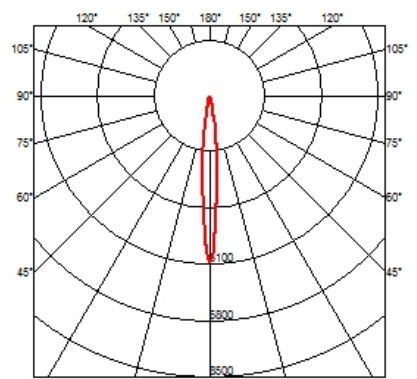

Lamp Watt:
20 W

Lamp category:
Halogen low voltage

Socket:
GX5.3

Lamp angle:
60 °

Color temperature (K):
3000 °K

Catalog reference:
60.6395

Lamp type:
QR-CBC 51

CERTIFICATIONS