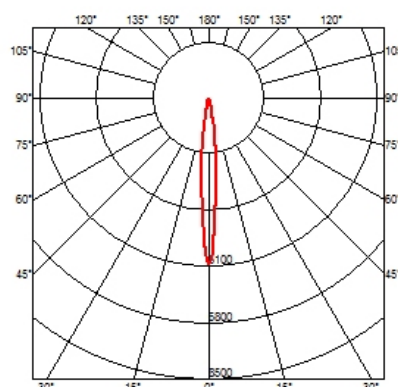

COMPASS BOX SMALL 4L

Number of heads	4
Mounting	Ceiling surface
Lamps description	4 x QR-CBC 51 GX5.3 Max 35W or 4 x LED QR-CBC 51 GX5.3 7/10W
Bezel and trim dimension	100 x 325
Voltage (V)	220/240
Environment	Indoor

OPTICAL

Light controller description	Bare Lamps
Aiming	Adjustable
Beam angle	10°, 24°, 25°, 36°, 38°, 60°

Compass Box Small 4L designed by FLOS Architectural

Surface spotlight to be installed on ceiling/wall. Electronic transformer integrated 220/240V 12V 50/60Hz. The light intensity may be adjusted by means of "trailing edge" dimmer

PHYSICAL

Length (mm)	100
Width (mm)	325
Height (mm)	160
Construction material	Aluminium
Weight (kg)	2,80

CERTIFICATIONS

Compass Box Small 4L . Accessories

Optical

08.8196.14

Honeycomb

"Honeycomb" anti-glare grid in aluminium cells with black liquid paint finish.