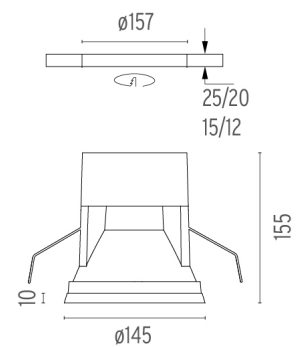

CERTIFICATIONS