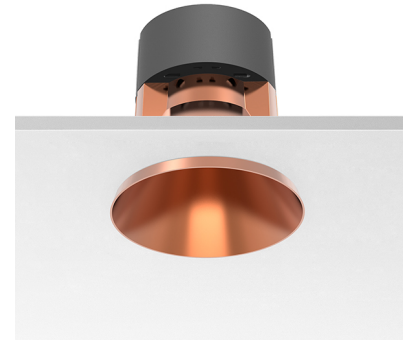

## Bon Jour Ø145 . Lamps

**LED Array**

**Lamp category:**

LED

**Socket:**

Special base

**Lamp type:**

LED Array

**Bon Jour Ø145**

designed by Philippe Starck

Embedded luminaire for LED light source. Remote 220/240V power supply included.

- 03.2008.01 - 58° - 1135lm White
- 03.2008.CU - 1084lm Copper
- 03.2008.14 - 501lm Black