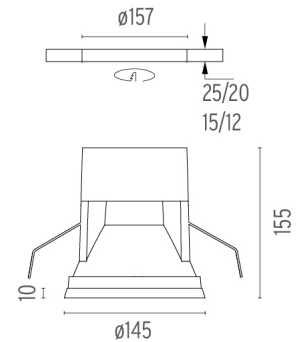

Optical

● 08.8980.14

Honeycomb and cross screening cylinder