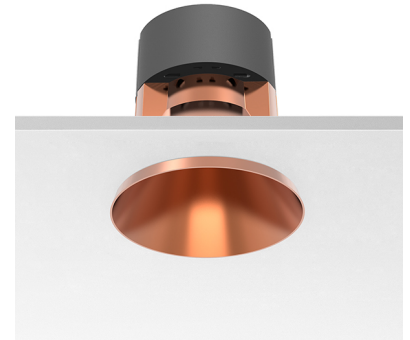

### PHYSICAL

<b>Cutout diameter (mm)</b>	157
<b>Diameter (mm)</b>	145
<b>Recessed depth (mm)</b>	205
<b>Construction material</b>	Injected aluminum
<b>Weight (kg)</b>	1,11

**Bon Jour Ø145**  
designed by Philippe Starck

### Mounting

○ 08.8975.00

**Pre-installation frame**

**Bon Jour Ø145**  
designed by Philippe Starck

Embedded luminaire for LED light source. Remote 220/240V power supply included.

- 03.2008.01 - 58° - 1135lm White
- 03.2008.CU - 1084lm Copper
- 03.2008.14 - 501lm Black