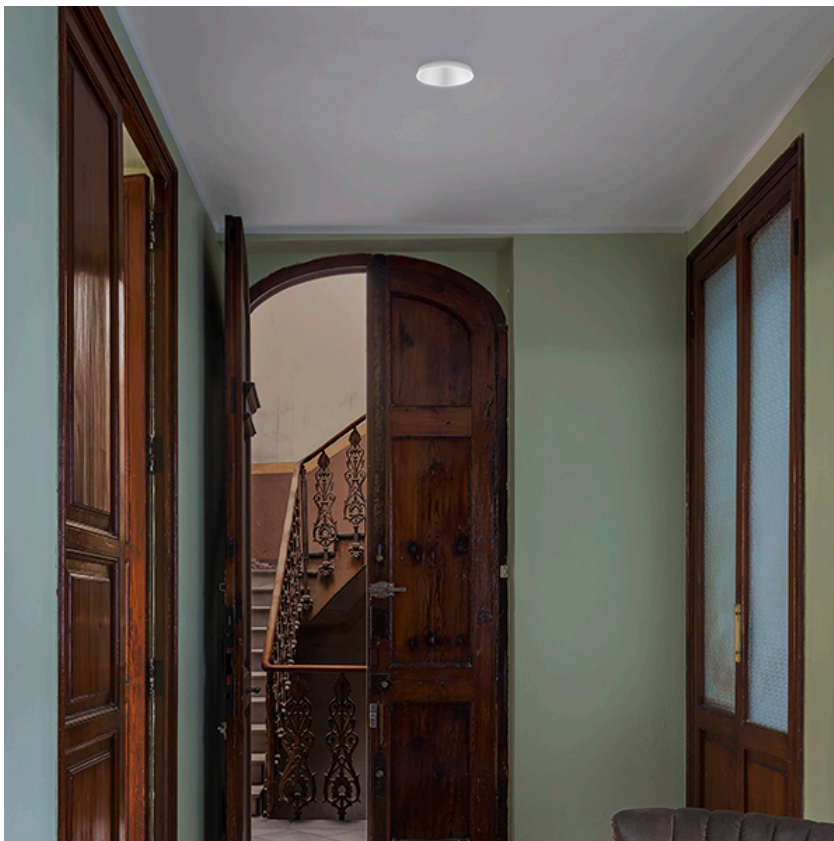

CERTIFICATIONS