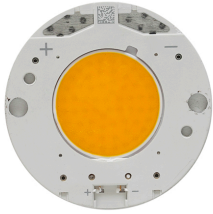

Bon Jour Ø145 . Lamps

LED Array

Lamp category:

LED

Socket:

Special base

Lamp type:

LED Array