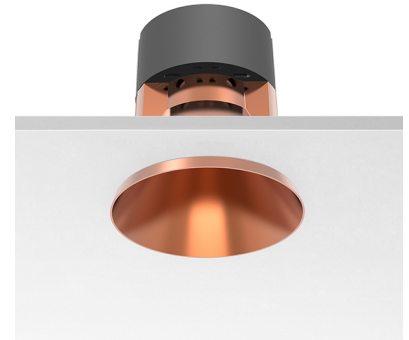

## BON JOUR Ø145

<b>Number of heads</b>	1
<b>Mounting</b>	Ceiling recessed
<b>Lamps description</b>	LED Array DC 900 mA 27W 2720 lm 3000K CRI 90
<b>Luminaire luminous flux</b>	See reference number
<b>Voltage (V)</b>	220/240
<b>Environment</b>	Indoor
<b>Notes</b>	Pre-installation frame must be ordered separately

### OPTICAL

<b>Aiming</b>	Fixed
<b>Light distribution symmetry</b>	Symmetric

### PHYSICAL

<b>Cutout diameter (mm)</b>	157
<b>Diameter (mm)</b>	145
<b>Recessed depth (mm)</b>	205
<b>Construction material</b>	Injected aluminum
<b>Weight (kg)</b>	1,11

**Bon Jour Ø145**  
designed by Philippe Starck

### Mounting

○ 08.8975.00

**Pre-installation frame**

**Bon Jour Ø145**  
designed by Philippe Starck

Embedded luminaire for LED light source. Remote 220/240V power supply included.

- 03.2008.01 - 58° - 1135lm White
- 03.2008.CU - 1084lm Copper
- 03.2008.14 - 501lm Black