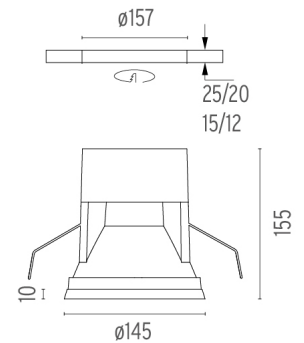

FLOS

BON JOUR Ø145

Number of heads	1
Mounting	Ceiling recessed
Lamps description	LED Array DC 900 mA 27W 2720 lm 3000K CRI 90
Luminaire luminous flux	See reference number
Voltage (V)	220/240
Environment	Indoor
Notes	Pre-installation frame must be ordered separately

OPTICAL

Aiming	Fixed
Light distribution symmetry	Symmetric

ELECTRICAL

Transformer availability	Included
Transformer mounting	Remote
Transformer type	Electronic
Emergency	Without
Insulation class	Class II

PHYSICAL

Cutout diameter (mm)	157
Diameter (mm)	145
Recessed depth (mm)	205
Construction material	Injected aluminum
Weight (kg)	1,11

Embedded luminaire for LED light source. Remote 220/240V power supply included.

- 03.2008.01 - 58° - 1135lm White
- 03.2008.CU - 1084lm Copper
- 03.2008.14 - 501lm Black

CERTIFICATIONS