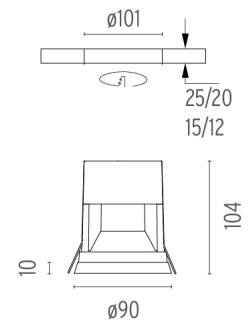

FLOS

BON JOUR Ø90

Number of heads	1
Mounting	Ceiling recessed
Lamps description	LED Array DC 500 mA 13,5W 1600 lm 3000K CRI 90
Luminaire luminous flux	See reference number
Voltage (V)	220/240
Environment	Indoor
Notes	Pre-installation frame must be ordered separately

OPTICAL

Aiming	Fixed
Light distribution symmetry	Symmetric

ELECTRICAL

Transformer availability	Included
Transformer mounting	Remote
Transformer type	Electronic
Emergency	Without
Insulation class	Class II

PHYSICAL

Cutout diameter (mm)	101
Diameter (mm)	90
Recessed depth (mm)	155
Construction material	Injected aluminum
Weight (kg)	0,53

Embedded luminaire for LED light source. Remote 220/240V power supply included.

- 03.2007.01 - 56° - 781lm White
- 03.2007.CU - 655lm Copper
- 03.2007.14 - 388lm Black

CERTIFICATIONS