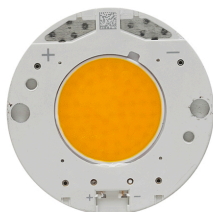

Bon Jour Ø90 . Lamps

LED Array

Lamp category:

LED

Socket:

Special base

Lamp type:

LED Array