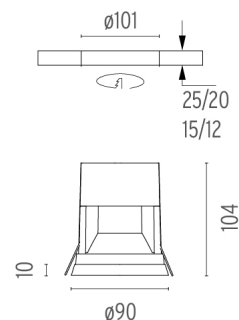

CERTIFICATIONS