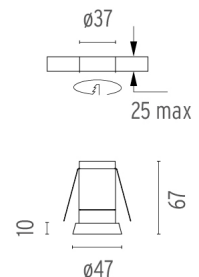

FLOS

BON JOUR Ø45

Number of heads	1
Mounting	Ceiling recessed
Lamps description	Power LED DC 500 mA 6W 575 lm 2700K CRI 90
Luminaire luminous flux	See reference number
Voltage (V)	220/240
Environment	Indoor
Notes	Accessories included (honeycomb and cross screening cylinder)

OPTICAL

Aiming	Fixed
Light distribution symmetry	Symmetric

ELECTRICAL

Transformer availability	Included
Transformer mounting	Remote
Transformer type	Electronic
Emergency	Without
Insulation class	Class II

PHYSICAL

Cutout diameter (mm)	37
Diameter (mm)	45
Recessed depth (mm)	67
Construction material	Injected aluminum
Weight (kg)	0,13

Embedded luminaire for LED light source. Remote 220/240V power supply included.

- 03.2001.01 - 24° - 352lm White
- 03.2001.CU - 24° - 335lm Copper
- 03.2001.14 - 23° - 352lm Black

CERTIFICATIONS