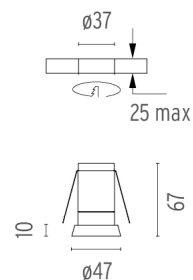

CERTIFICATIONS