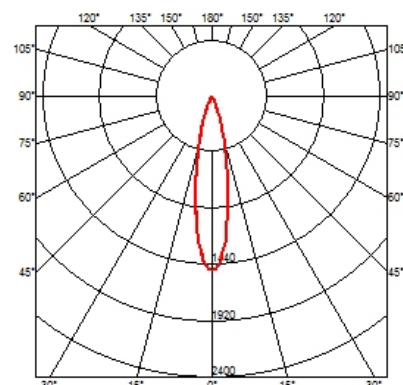

CERTIFICATIONS