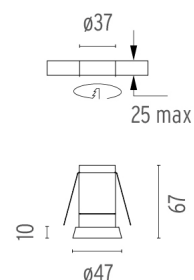

Bon Jour Ø45 Dali . Lamps

Power LED

Lamp category:
LED

Socket:
Special base

Lamp type:
Power LED

Bon Jour Ø45 Dali
designed by Philippe Starck

Embedded luminaire for LED light source. Remote 220/240V power supply included.

- 03.2001.01.DA - 24° - 352lm White
- 03.2001.CU.DA - 24° - 335lm Copper
- 03.2001.14.DA - 23° - 352lm Black

CERTIFICATIONS