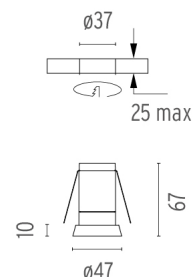

BON JOUR Ø45 DALI

Number of heads	1
Mounting	Ceiling recessed
Lamps description	Power LED DC 500 mA 6W 575 lm 2700K CRI 90
Luminaire luminous flux	See reference number
Voltage (V)	220/240
Environment	Indoor
Notes	Accessories included (honeycomb and cross screening cylinder). Remote power supply to be installed in an accessible place.

OPTICAL

Aiming	Fixed
Light distribution symmetry	Symmetric

ELECTRICAL

Transformer availability	Included
Transformer mounting	Remote
Transformer type	Electronic dimmable dali
Emergency	Without
Insulation class	Class II

PHYSICAL

Cutout diameter (mm)	37
Diameter (mm)	45
Recessed depth (mm)	67
Construction material	Injected aluminum
Weight (kg)	0,13

Embedded luminaire for LED light source. Remote 220/240V power supply included.

- 03.2001.01.DA - 24° - 352lm White
- 03.2001.CU.DA - 24° - 335lm Copper
- 03.2001.14.DA - 23° - 352lm Black

CERTIFICATIONS