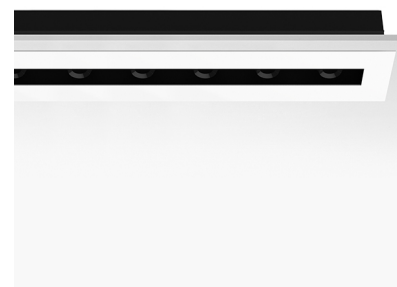

THE BLACK LINE TRIM 12 SPOTS

Number of heads	1
Mounting	Ceiling recessed
Lamps description	Power LED 39W 12 x 200 lm 3000K CRI 90
Luminaire luminous flux	Extreme Cut-off. See reference number
Environment	Indoor

OPTICAL

Aiming	Fixed
Light distribution symmetry	Symmetric
Beam angle	42° Flood

ELECTRICAL

Transformer availability	Separate item
Transformer mounting	Remote
Transformer type	Electronic
Emergency	Without
Insulation class	Class III

PHYSICAL

Length (mm)	1031
Recessed depth (mm)	101
Construction material	Extruded aluminum
Weight (kg)	3,81

The Black Line Trim 12 Spots
designed by FLOS Architectural

Recessed integrated luminaire with 12 LED lighting spots. 1050 mA remote power supply not included.

Maximum length of 1.5 mm² secondary conductor (m): 10

Maximum length of 2.5 mm² secondary conductor (m): 15

The Black Line Trim 12 Spots designed by FLOS Architectural

Recessed integrated luminaire with 12 LED lighting spots. 1050 mA remote power supply not included.