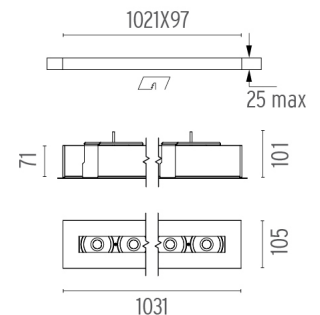

CERTIFICATIONS