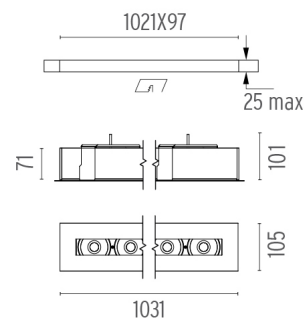

THE BLACK LINE TRIM 12 SPOTS

Number of heads	1
Mounting	Ceiling recessed
Lamps description	Power LED 39W 12 x 200 lm 3000K CRI 90
Luminaire luminous flux	Extreme Cut-off. See reference number
Environment	Indoor

OPTICAL

Aiming	Fixed
Light distribution symmetry	Symmetric
Beam angle	42° Flood

ELECTRICAL

Transformer availability	Separate item
Transformer mounting	Remote
Transformer type	Electronic
Emergency	Without
Insulation class	Class III

PHYSICAL

Length (mm)	1031
Recessed depth (mm)	101
Construction material	Extruded aluminum
Weight (kg)	3,81

Recessed integrated luminaire with 12 LED lighting spots. 1050 mA remote power supply not included.

- 03.0064.00A - 2139lm Primer
- 03.0064.40A - 2139lm White

CERTIFICATIONS