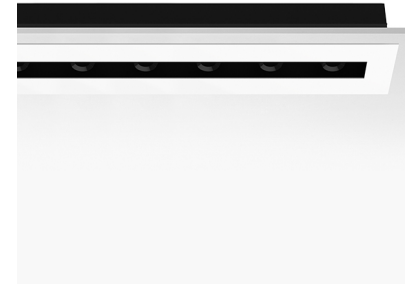

THE BLACK LINE TRIM 12 SPOTS

Number of heads	1
Mounting	Ceiling recessed
Lamps description	Power LED 39W 12 x 197 lm 2700K CRI 90
Luminaire luminous flux	Extreme Cut-off. See reference number
Environment	Indoor

PHYSICAL

Length (mm)	1031
Recessed depth (mm)	101
Construction material	Extruded aluminum
Weight (kg)	3,81

The Black Line Trim 12 Spots
designed by FLOS Architectural

Recessed integrated luminaire with 12 LED lighting spots. 1050 mA remote power supply not included.

Maximum length of 1.5 mm² secondary conductor (m): 10

Maximum length of 2.5 mm² secondary conductor (m): 15

The Black Line Trim 12 Spots designed by FLOS Architectural

Recessed integrated luminaire with 12 LED lighting spots. 1050 mA remote power supply not included.