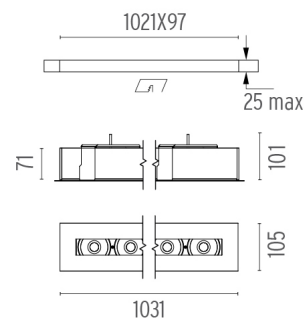

THE BLACK LINE TRIM 12 SPOTS

Number of heads	1
Mounting	Ceiling recessed
Lamps description	Power LED 39W 12 x 197 lm 2700K CRI 90
Luminaire luminous flux	Extreme Cut-off. See reference number
Environment	Indoor

OPTICAL

Aiming	Fixed
Light distribution symmetry	Symmetric
Beam angle	11° Spot

ELECTRICAL

Transformer availability	Separate item
Transformer mounting	Remote
Transformer type	Electronic
Emergency	Without
Insulation class	Class III

PHYSICAL

Length (mm)	1031
Recessed depth (mm)	101
Construction material	Extruded aluminum
Weight (kg)	3,81

Recessed integrated luminaire with 12 LED lighting spots. 1050 mA remote power supply not included.

- 03.0063.00A - 2046lm Primer
- 03.0063.40A - 2046lm White

CERTIFICATIONS