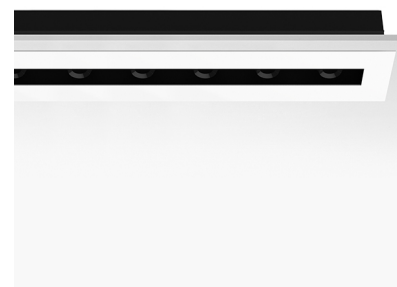

THE BLACK LINE TRIM 12 SPOTS

Number of heads	1
Mounting	Ceiling recessed
Lamps description	Power LED 39W 12 x 197 lm 2700K CRI 90
Luminaire luminous flux	Extreme Cut-off. See reference number
Environment	Indoor

OPTICAL

Aiming	Fixed
Light distribution symmetry	Symmetric
Beam angle	11° Spot

ELECTRICAL

Transformer availability	Separate item
Transformer mounting	Remote
Transformer type	Electronic
Emergency	Without
Insulation class	Class III

PHYSICAL

Length (mm)	1031
Recessed depth (mm)	101
Construction material	Extruded aluminum
Weight (kg)	3,81

The Black Line Trim 12 Spots
designed by FLOS Architectural

Recessed integrated luminaire with 12 LED lighting spots. 1050 mA remote power supply not included.

Maximum length of 1.5 mm² secondary conductor (m): 10

Maximum length of 2.5 mm² secondary conductor (m): 15

The Black Line Trim 12 Spots designed by FLOS Architectural

Recessed integrated luminaire with 12 LED lighting spots. 1050 mA remote power supply not included.