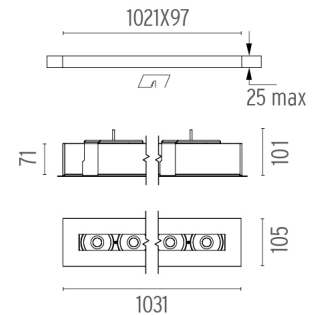

The Black Line Trim 12 Spots . Accessories

Power Supply

60.8530

Constant Current Power Supply for LED. 25-50W

Continuous current power supply of 25-50W, 220/240V - 50/60Hz with power current selected through adjustable 350/500/550/650/700/750/850/900/1050mA Dali switch, 1-10V switch or push dimming.

Maximum length of 1.5 mm² secondary conductor (m): 10

Maximum length of 2.5 mm² secondary conductor (m): 15

The Black Line Trim 12 Spots designed by FLOS Architectural

Recessed integrated luminaire with 12 LED lighting spots. 1050 mA remote power supply not included.

- 03.0063.00A - 2046lm Primer
- 03.0063.40A - 2046lm White

The Black Line Trim 12 Spots . Lamps

Power LED

Lamp category:

LED

Socket:

Special base

Lamp type:

Power LED

CERTIFICATIONS