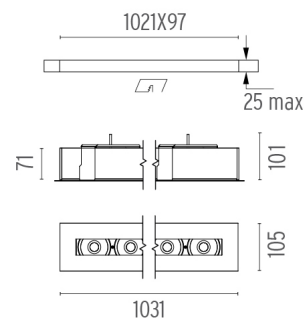

THE BLACK LINE TRIM 12 SPOTS

Number of heads	1
Mounting	Ceiling recessed
Lamps description	Power LED 39W 12 x 200 lm 3000K CRI 90
Luminaire luminous flux	Extreme Cut-off. See reference number
Environment	Indoor

OPTICAL

Aiming	Fixed
Light distribution symmetry	Symmetric
Beam angle	11° Spot

ELECTRICAL

Transformer availability	Separate item
Transformer mounting	Remote
Transformer type	Electronic
Emergency	Without
Insulation class	Class III

PHYSICAL

Length (mm)	1031
Recessed depth (mm)	101
Construction material	Extruded aluminum
Weight (kg)	3,81

Recessed integrated luminaire with 12 LED lighting spots. 1050 mA remote power supply not included.

- 03.0062.00A - 2330lm Primer
- 03.0062.40A - 2330lm White

CERTIFICATIONS