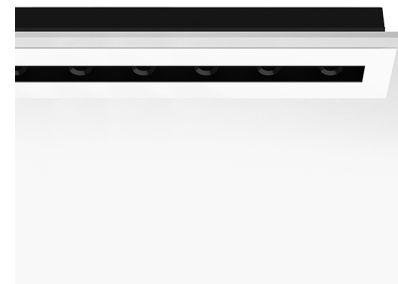

THE BLACK LINE TRIM 12 SPOTS

Number of heads	1
Mounting	Ceiling recessed
Lamps description	Power LED 39W 12 x 200 lm 3000K CRI 90
Luminaire luminous flux	Extreme Cut-off. See reference number
Environment	Indoor

PHYSICAL

Length (mm)	1031
Recessed depth (mm)	101
Construction material	Extruded aluminum
Weight (kg)	3,81

The Black Line Trim 12 Spots
designed by FLOS Architectural

Recessed integrated luminaire with 12 LED lighting spots. 1050 mA remote power supply not included.

Maximum length of 1.5 mm² secondary conductor (m): 10

Maximum length of 2.5 mm² secondary conductor (m): 15

The Black Line Trim 12 Spots designed by FLOS Architectural

Recessed integrated luminaire with 12 LED lighting spots. 1050 mA remote power supply not included.