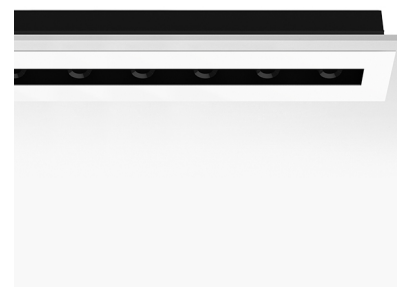

THE BLACK LINE TRIM 12 SPOTS

Number of heads	1
Mounting	Ceiling recessed
Lamps description	Power LED 39W 12 x 200 lm 3000K CRI 90
Luminaire luminous flux	Extreme Cut-off. See reference number
Environment	Indoor

OPTICAL

Aiming	Fixed
Light distribution symmetry	Symmetric
Beam angle	11° Spot

ELECTRICAL

Transformer availability	Separate item
Transformer mounting	Remote
Transformer type	Electronic
Emergency	Without
Insulation class	Class III

PHYSICAL

Length (mm)	1031
Recessed depth (mm)	101
Construction material	Extruded aluminum
Weight (kg)	3,81

The Black Line Trim 12 Spots
designed by FLOS Architectural

Recessed integrated luminaire with 12 LED lighting spots. 1050 mA remote power supply not included.

Maximum length of 1.5 mm² secondary conductor (m): 10

Maximum length of 2.5 mm² secondary conductor (m): 15

The Black Line Trim 12 Spots designed by FLOS Architectural

Recessed integrated luminaire with 12 LED lighting spots. 1050 mA remote power supply not included.