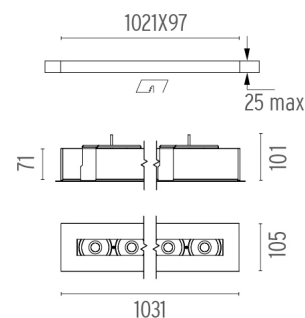

The Black Line Trim 12 Spots . Accessories

Power Supply

60.8530

Constant Current Power Supply for LED. 25-50W

Continuous current power supply of 25-50W, 220/240V - 50/60Hz with power current selected through adjustable 350/500/550/650/700/750/850/900/1050mA Dali switch, 1-10V switch or push dimming.

Maximum length of 1.5 mm² secondary conductor (m): 10

Maximum length of 2.5 mm² secondary conductor (m): 15

The Black Line Trim 12 Spots designed by FLOS Architectural

Recessed integrated luminaire with 12 LED lighting spots. 1050 mA remote power supply not included.

- 03.0062.00A - 2330lm Primer
- 03.0062.40A - 2330lm White

The Black Line Trim 12 Spots . Lamps

Power LED

Lamp category:

LED

Socket:

Special base

Lamp type:

Power LED

CERTIFICATIONS